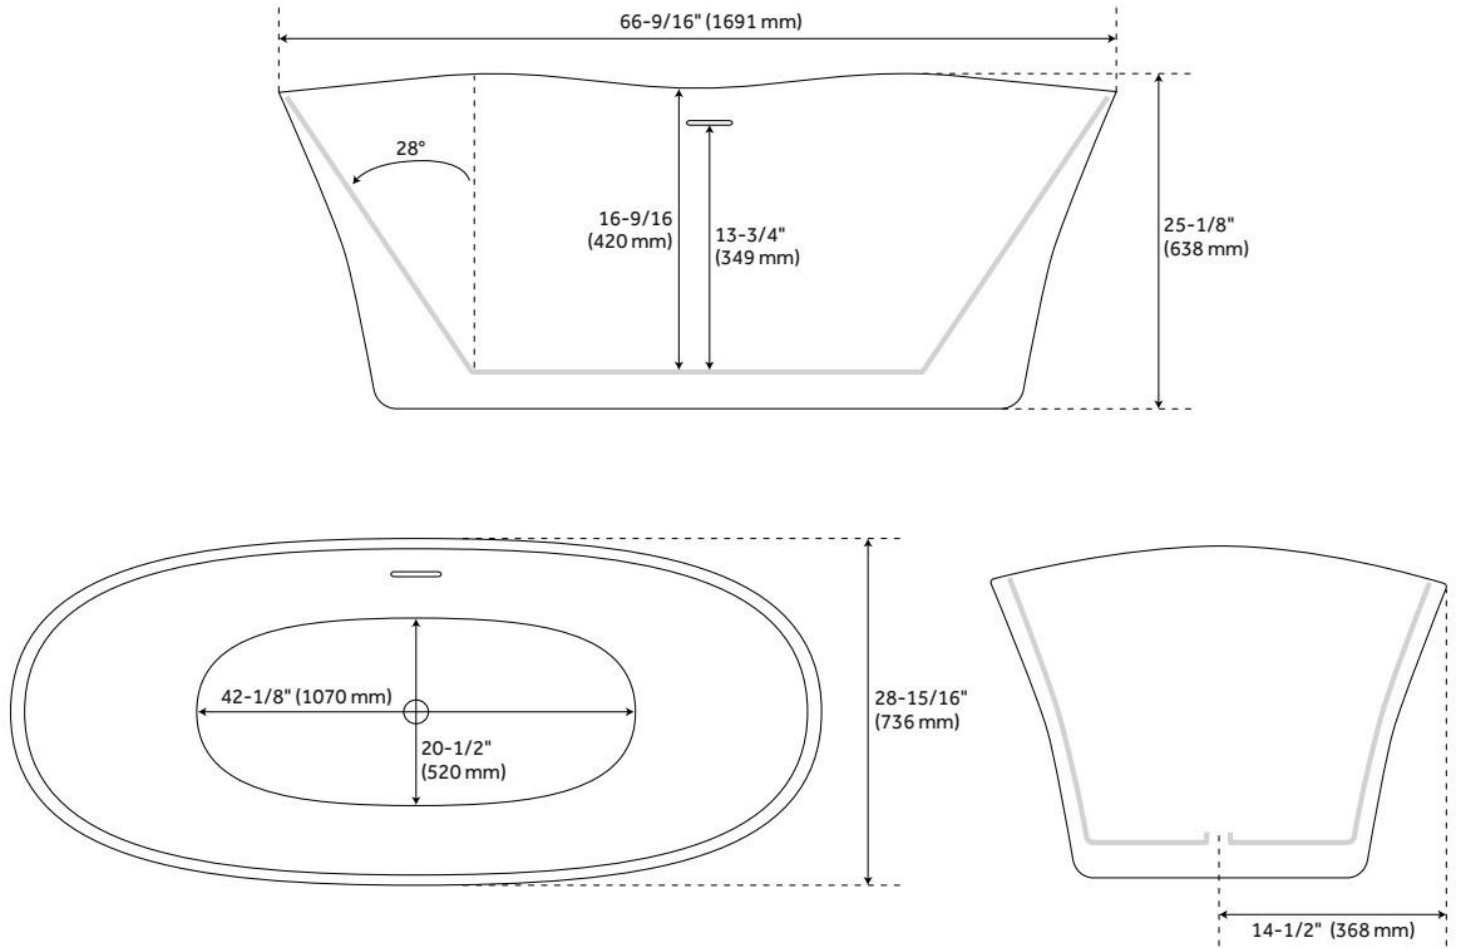

## FEATURES

Tub Material: Acrylic  
Product Finish: White  
Shape: Oval  
Tub Drain Placement: Center  
Drain Included: Optional  
Water Depth to Overflow: 13-3/4"  
Water Capacity (Gallons): 52  
Built-In Adjusters: Yes  
Tub Weight Uncrated (lbs): 137  
Optional Accessory: 428473

## ADDITIONAL FEATURES

- All dimensions are ( $\pm 1/2$ ").
- Trim kit includes: Pop-Up Drain with matching drain cover and overflow plate in your choice of color.

REVISED 6/24/2024

# 67" STOWER ACRYLIC FREESTANDING TUB WITH TRIM

SKU: 948620

Code: SH480988, SH480984, SH480987, SH480985, SH480983, SH480986, SH480989

REVISED 6/24/2024