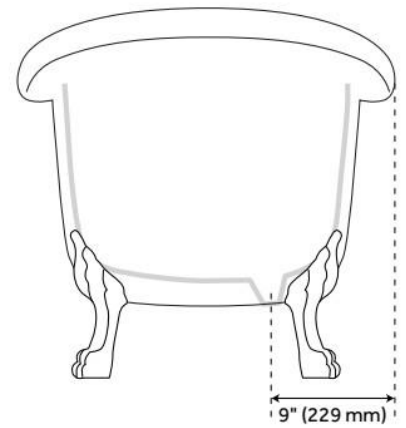

63" ROSALIND ACRYLIC TUB - LION PAW FEET - ROLL TOP

SKU: 946175-63-RR

Code: SH481182, SH481185, SH481184, SH481180, SH481181, SH481183

REVISED 6/19/2024