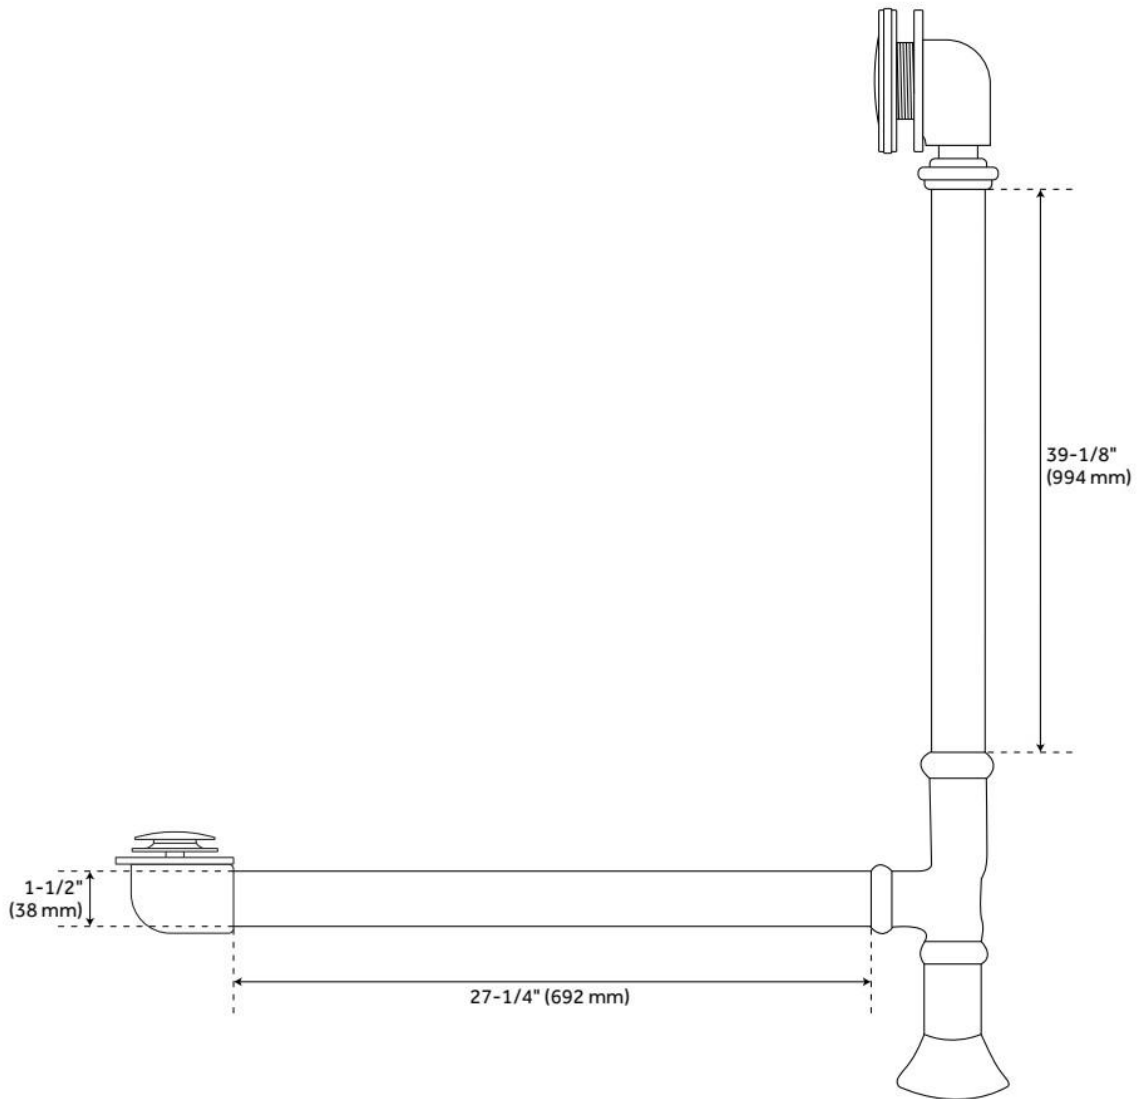

## FEATURES

Tub Material: Acrylic  
Product Finish: White  
Shape: Oval  
Tub Drain Placement: Offset  
Drain Included: Optional  
Water Depth to Overflow: 17-3/4"  
Water Capacity (Gallons): 43.85  
Built-In Adjusters: Yes  
Tub Weight Uncrated (lbs): 122  
Optional Accessory: 428473

## FEATURES

LISTED ID: 510721, 510720, 510729, 510724

- Product is a Signature Hardware exclusive design.
- Overflow head swivels for use on most tubs, including those with a slanted wall.
- Adjustable overflow can be used on double wall tubs.
- Made from solid brass materials.
- 1-5/16" Thread length dimensions: 27-1/4" L drain pipe, 39-1/8" H overflow pipe. Accommodates tub walls up to 7/8" thick at overflow.
- 2-3/8" thread length dimensions: 27-1/4" L drain pipe, 39-1/8" H overflow pipe. Accommodates tub walls up to 1-3/4" thick at overflow.
- 2-15/16" thread length dimensions: 27-1/4" L drain pipe, 39-1/8" H overflow pipe. Accommodates tub walls up to 2-1/2" thick at overflow.
- 3-11/16" thread length dimensions: 27-1/4" L drain pipe, 39-1/8" H overflow pipe. Accommodates tub walls up to 3-3/8" thick at overflow.
- 4-1/4" thread length dimensions: 27-1/4" L drain pipe, 39-1/8" H overflow pipe. Accommodates tub walls up to 3-3/4" thick at overflow.

# EXTENDED POP-UP TUB DRAIN - SWIVEL HEAD - DAISY WHEEL OVERFLOW - 1-1/2" TUBING

SKU: 946608

Code: SH439810, SH439814, SH438544, SH438550, SH439809, SH439797, SH439791, SH439804, SH439800, SH439818, SH439793, SH438545, SH438546, SH439817, SH439803, SH439799, SH439815, SH439801, SH439792, SH439802, SH439806, SH438547, SH439795, SH439819, SH439811, SH439812, SH438548, SH439808, SH439805, SH439796, SH439794, SH438549, SH439813, SH439807, SH439816