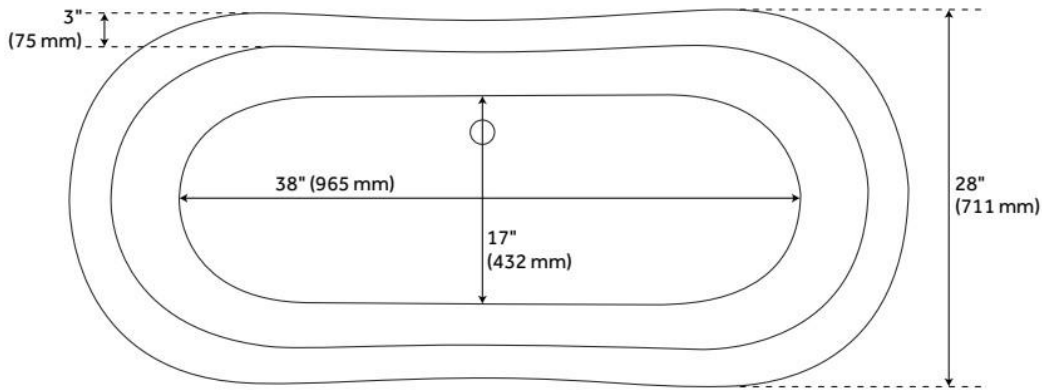

63" ROSALIND ACRYLIC TUB - LION PAW FEET - ROLL TOP

SKU: 946175-63-RR

Code: SH481182, SH481185, SH481184, SH481180, SH481181, SH481183

REVISED 6/19/2024