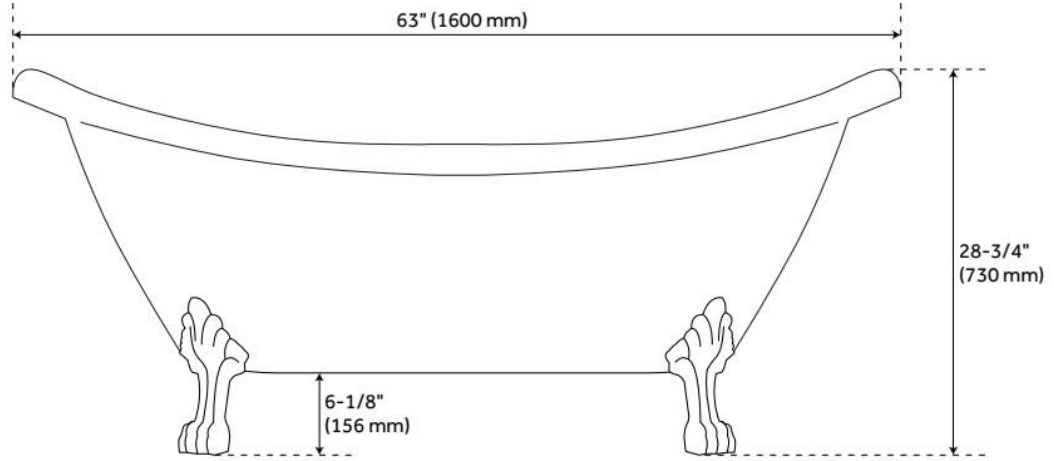

63" ROSALIND ACRYLIC TUB - LION PAW FEET - ROLL TOP

SKU: 946175-63-RR

Code: SH481182, SH481185, SH481184, SH481180, SH481181, SH481183

REVISED 6/19/2024