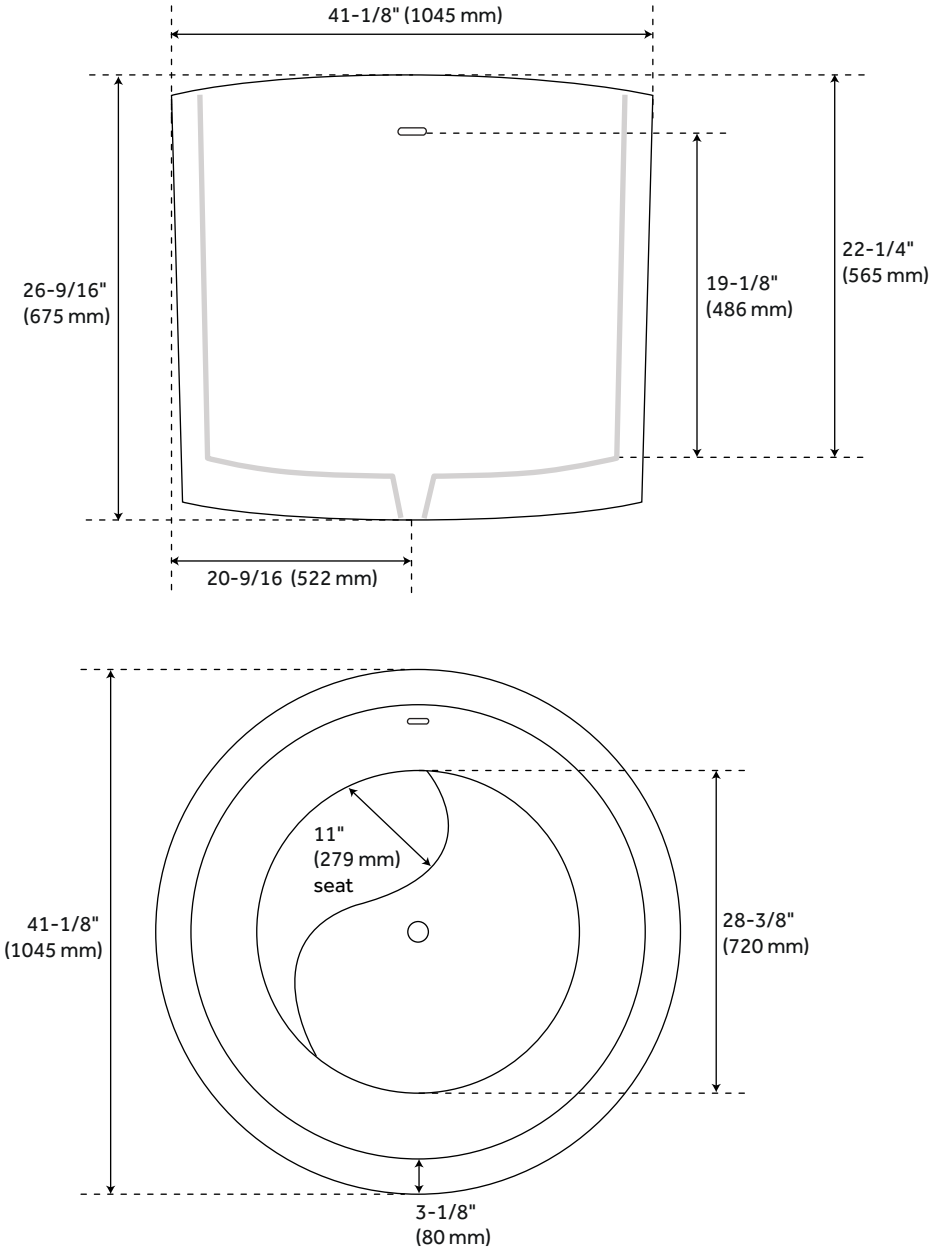

41" SIGLO ROUND JAPANESE SOAKING TUB

SKU: 920845

CODES/STANDARDS

CSA B45.5/IAPMO Z124

FEATURES

Features: Integral Drain & Overflow
Design: Modern
Product Finish: White
Length: 41-1/8"
Width: 41-1/8"
Height: 26-9/16"
Water Depth To Overflow: 19-1/8"
Drain Included: Yes
Faucet Included: No
Shape: Round
Tub Overflow: Yes
Integral Drain & Overflow: Yes
Tub Material: Acrylic
Tub Interior Length: 28-3/8"
Tub Interior Width: 28-3/8"
Tap Deck: No
Built-In Adjusters: Yes
Tub Weight Uncrated (lbs): 111
Tub Weight Crated (lbs): 201

Code:
REVISED 3/10/2022

41" SIGLO ROUND JAPANESE SOAKING TUB

SKU: 920845

All dimensions and specifications are nominal and may vary. Use actual products for accuracy in critical situations.