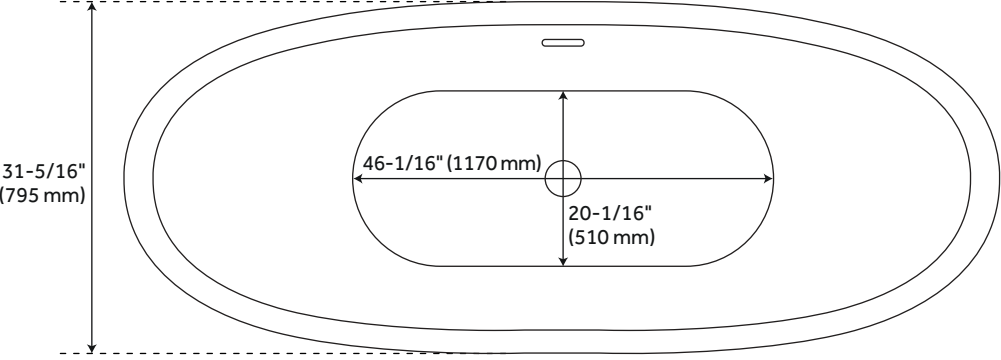

68" DESBOROUGH FREESTANDING ACRYLIC TUB

All dimensions and specifications are nominal and may vary. Use actual products for accuracy in critical situations.