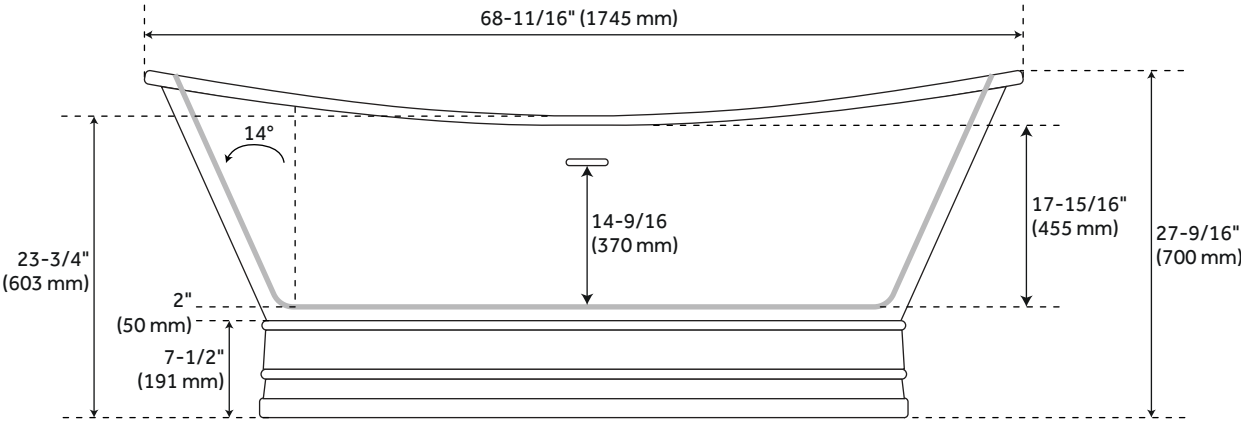

## FEATURES

Features: Integral Drain & Overflow  
Design: Modern  
Product Finish: White  
Length: 68-11/16"  
Width: 31-5/16"  
Height: 27-9/16"  
Water Depth To Overflow: 14-9/16"  
Exterior Treatment: Smooth  
Interior Treatment: Smooth  
Faucet Included: No  
Shape: Oval  
Tub Overflow: Yes  
Integral Drain & Overflow: Yes  
Tub Material: Acrylic  
Tub Interior Length: 46-1/16"  
Tub Interior Width: 20-1/16"  
Tap Deck: No  
Faucet Drillings: No Drillings  
Built-In Adjusters: Yes  
Tub Weight Uncrated (lbs): 140  
Tub Weight Crated (lbs): 230

# 69" DESBOROUGH ACRYLIC FREESTANDING DOUBLE-SLIPPER TUB

SKU: 950761

Code: SH481018, SH481019, SH481020, SH481021, SH481022, SH481023, SH481024

## ADDITIONAL FEATURES

- All dimensions are ( $\pm 1/2$ ").
- Trim kit includes: Pop-Up Drain with matching drain cover and overflow plate in your choice of color.
- Optional Quick Connect Drop-In Drain Kit Includes:
  - Floor Plate, 1-1/2" PVC Pipe, 2" x 1-1/2" Trap Adapters, 1 Brass Threaded, 1 Brass Unthreaded Tailpiece and Plug.
  - Installs above your subfloor, but underneath your cement floor or tile, so you do not need access below the fixture.

# 68" DESBOROUGH FREESTANDING ACRYLIC TUB

All dimensions and specifications are nominal and may vary. Use actual products for accuracy in critical situations.