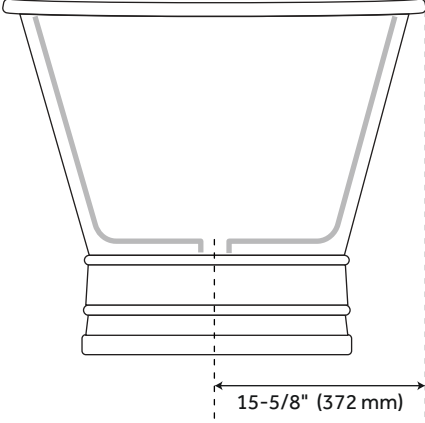

## FEATURES

Features: Integral Drain & Overflow  
Design: Modern  
Product Finish: White  
Length: 68-11/16"  
Width: 31-5/16"  
Height: 27-9/16"  
Water Depth To Overflow: 14-9/16"  
Exterior Treatment: Smooth  
Interior Treatment: Smooth  
Faucet Included: No  
Shape: Oval  
Tub Overflow: Yes  
Integral Drain & Overflow: Yes  
Tub Material: Acrylic  
Tub Interior Length: 46-1/16"  
Tub Interior Width: 20-1/16"  
Tap Deck: No  
Faucet Drillings: No Drillings  
Built-In Adjusters: Yes  
Tub Weight Uncrated (lbs): 140  
Tub Weight Crated (lbs): 230

# 69" DESBOROUGH ACRYLIC FREESTANDING DOUBLE-SLIPPER TUB

SKU: 950761

Code: SH481018, SH481019, SH481020, SH481021, SH481022, SH481023, SH481024

## ADDITIONAL FEATURES

- All dimensions are ( $\pm 1/2$ ").
- Trim kit includes: Pop-Up Drain with matching drain cover and overflow plate in your choice of color.
- Optional Quick Connect Drop-In Drain Kit Includes:
  - Floor Plate, 1-1/2" PVC Pipe, 2" x 1-1/2" Trap Adapters, 1 Brass Threaded, 1 Brass Unthreaded Tailpiece and Plug.
  - Installs above your subfloor, but underneath your cement floor or tile, so you do not need access below the fixture.

# 68" DESBOROUGH FREESTANDING ACRYLIC TUB

All dimensions and specifications are nominal and may vary. Use actual products for accuracy in critical situations.