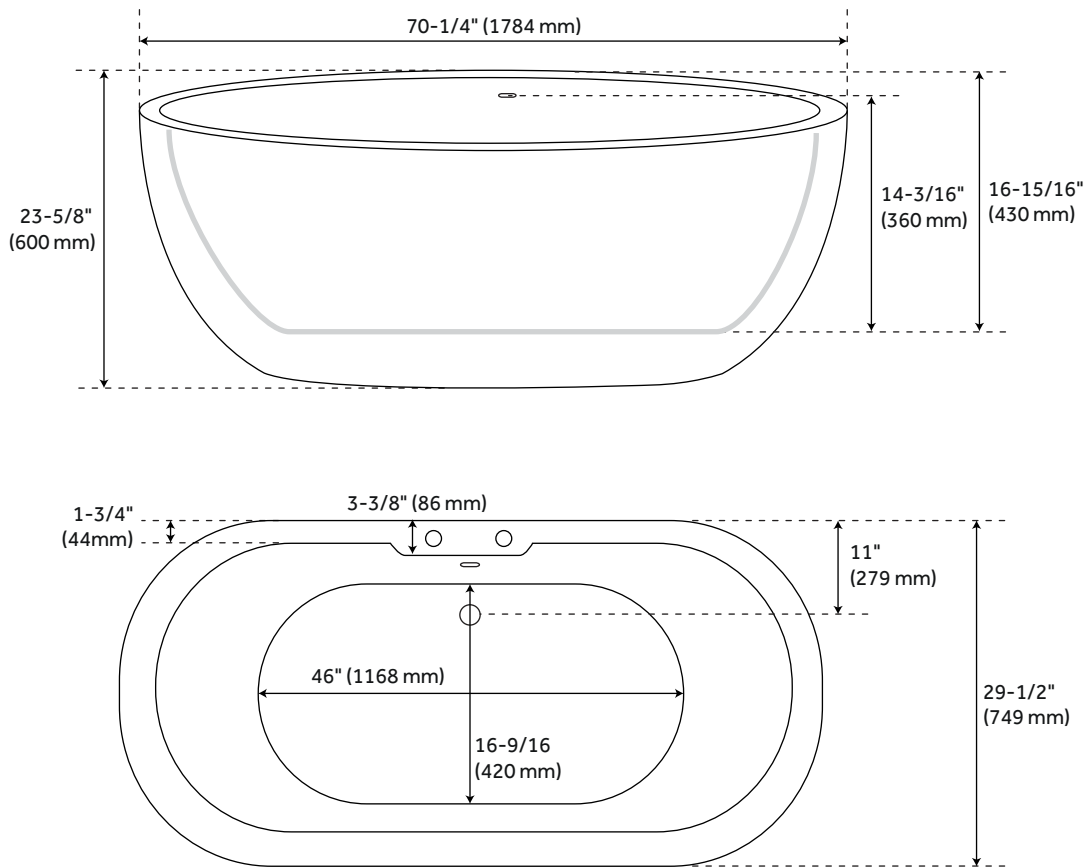

# 70" BOYCE ACRYLIC TUB

SKU: 925340-70

## FEATURES

Design: Modern  
Product Finish: White  
Length: 70-1/4"  
Width: 29-1/2"  
Height: 23-5/8"  
Water Depth To Overflow: 14-3/16"  
Drain Included: Yes  
Faucet Included: No  
Tub Overflow: Yes  
Integral Drain & Overflow: Yes  
Tub Material: Acrylic  
Tub Interior Length: 46"  
Tub Interior Width: 16-9/16"  
Tap Deck: Yes  
Tub Weight Uncrated (lbs): 109  
Tub Weight Crated (lbs): 199

# 70" BOYCE ACRYLIC FREESTANDING TUB

SKU: 925340-70

All dimensions and specifications are nominal and may vary. Use actual products for accuracy in critical situations.