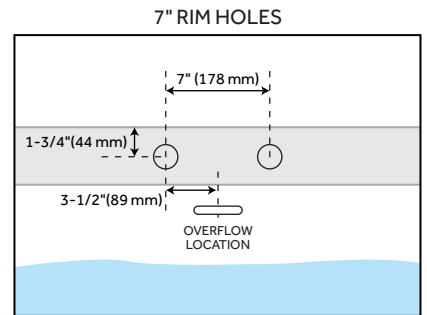

70" BOYCE ACRYLIC FREESTANDING TUB

SKU: 925340-70

All dimensions and specifications are nominal and may vary. Use actual products for accuracy in critical situations.