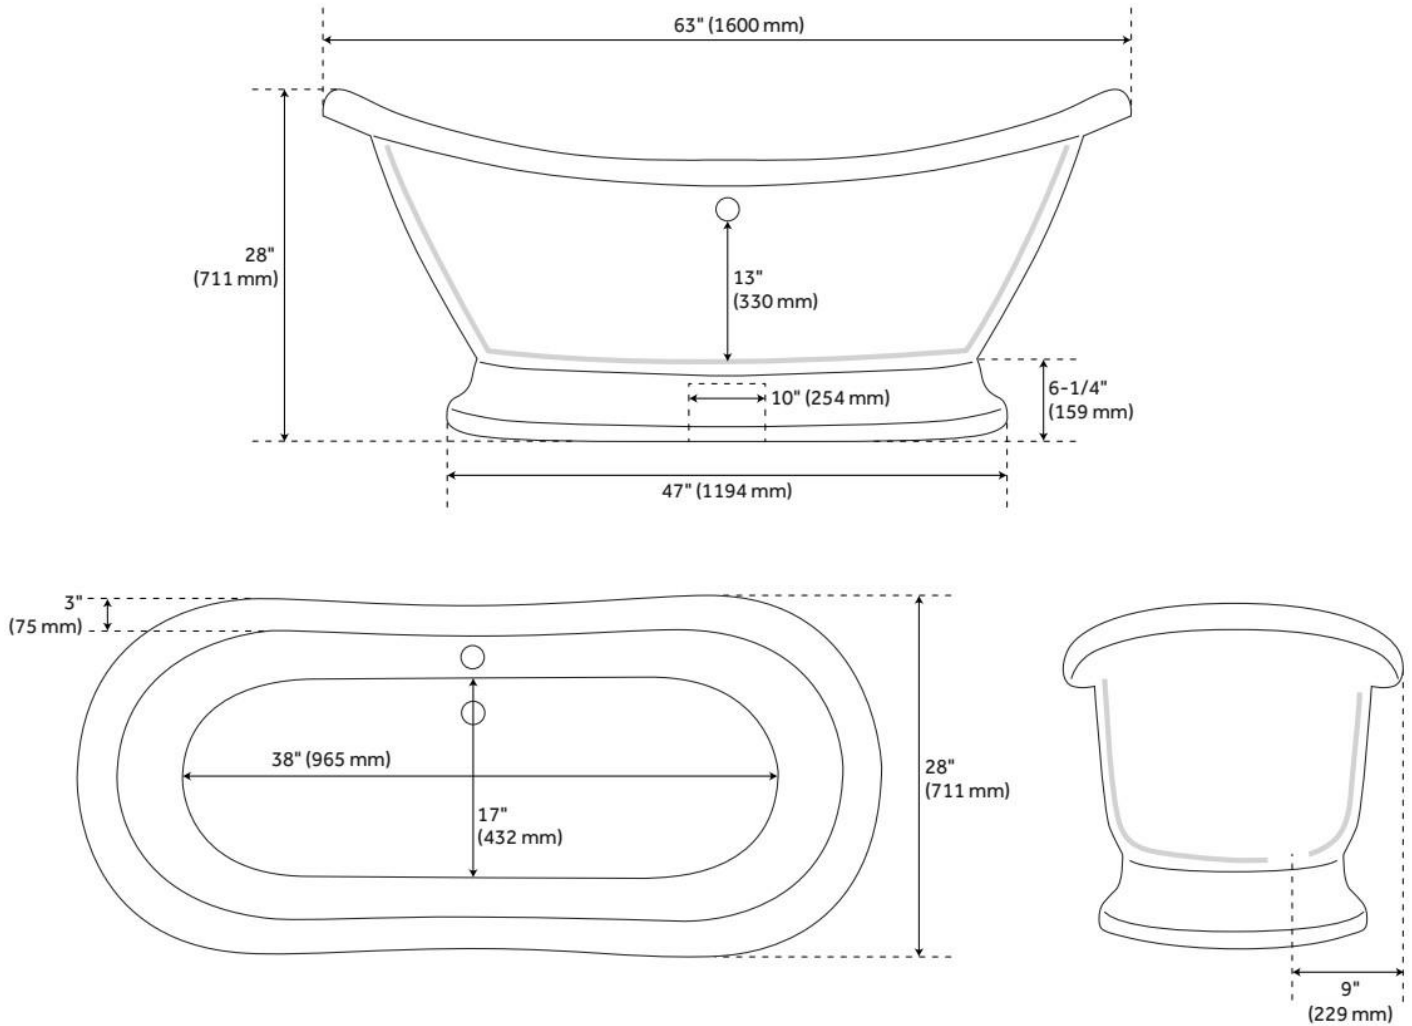

63" ROSALIND ACRYLIC PEDESTAL TUB - ROLLED RIM

SKU: 924509-63-RR

Code: SH481190, SH481187, SH481186, SH481191, SH481188, SH481193, SH481192, SH481189

REVISED 7/31/2024