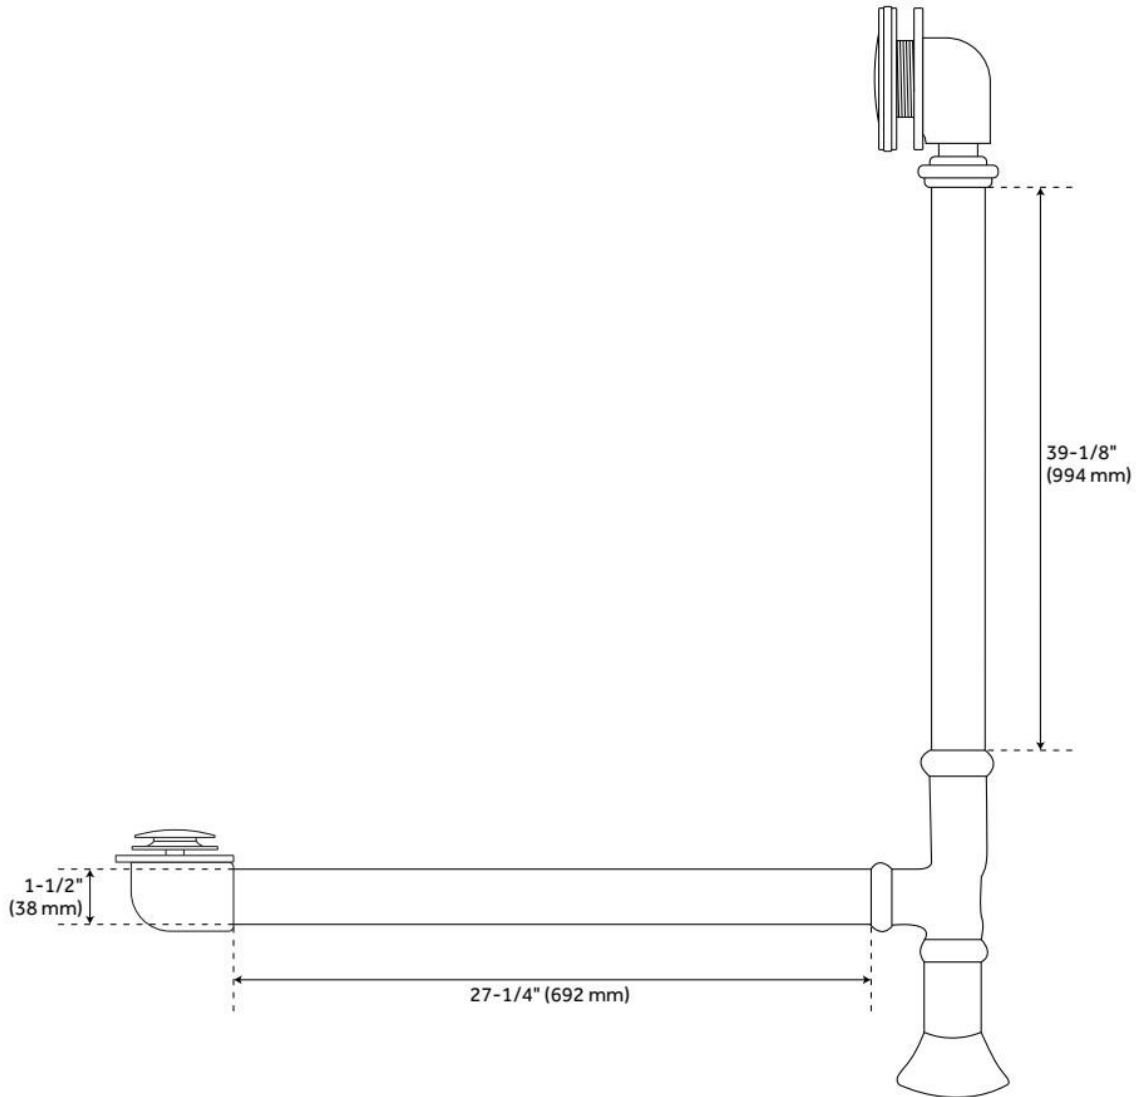

## FEATURES

Tub Material: Acrylic  
Product Finish: White  
Shape: Oval  
Tub Drain Placement: Offset  
Drain Included: Optional  
Water Depth to Overflow: 13-1/2"  
Water Capacity (Gallons): 43.85  
Built-In Adjusters: Yes  
Tub Weight Uncrated (lbs): 100  
Optional Accessory: 428473

## FEATURES

LISTED ID: 510721, 510720, 510729, 510724

- Product is a Signature Hardware exclusive design.
- Overflow head swivels for use on most tubs, including those with a slanted wall.
- Adjustable overflow can be used on double wall tubs.
- Made from solid brass materials.
- 1-5/16" Thread length dimensions: 27-1/4" L drain pipe, 39-1/8" H overflow pipe. Accommodates tub walls up to 7/8" thick at overflow.
- 2-3/8" thread length dimensions: 27-1/4" L drain pipe, 39-1/8" H overflow pipe. Accommodates tub walls up to 1-3/4" thick at overflow.
- 2-15/16" thread length dimensions: 27-1/4" L drain pipe, 39-1/8" H overflow pipe. Accommodates tub walls up to 2-1/2" thick at overflow.
- 3-11/16" thread length dimensions: 27-1/4" L drain pipe, 39-1/8" H overflow pipe. Accommodates tub walls up to 3-3/8" thick at overflow.
- 4-1/4" thread length dimensions: 27-1/4" L drain pipe, 39-1/8" H overflow pipe. Accommodates tub walls up to 3-3/4" thick at overflow.

# EXTENDED POP-UP TUB DRAIN - SWIVEL HEAD - DAISY WHEEL OVERFLOW - 1-1/2" TUBING

SKU: 946608

Code: SH439810, SH439814, SH438544, SH438550, SH439809, SH439797, SH439791, SH439804, SH439800, SH439818, SH439793, SH438545, SH438546, SH439817, SH439803, SH439799, SH439815, SH439801, SH439792, SH439802, SH439806, SH438547, SH439795, SH439819, SH439811, SH439812, SH438548, SH439808, SH439805, SH439796, SH439794, SH438549, SH439813, SH439807, SH439816