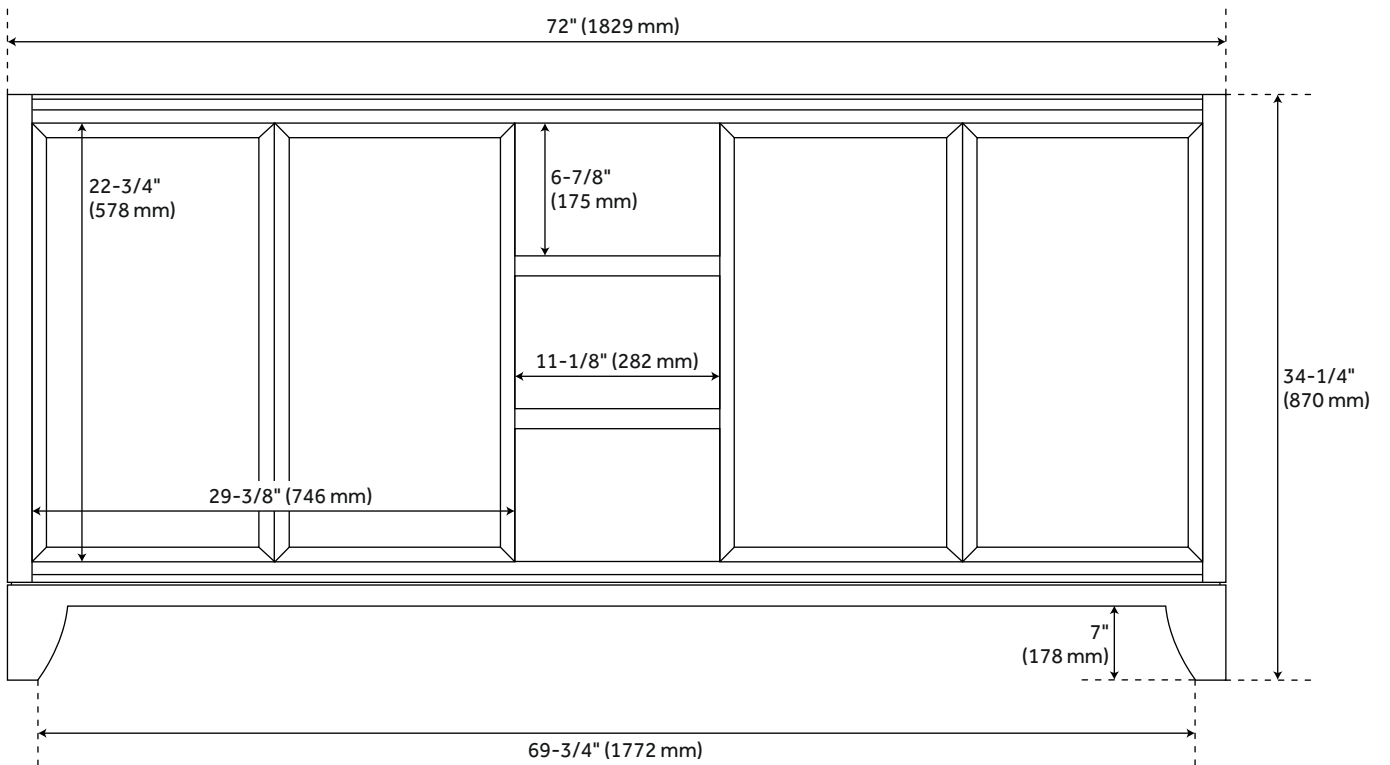

FEATURES

Installation Type: Freestanding
Features: Soft-Close Hinges
Product Finish: Teak
Material: Teak
Number of Doors: 4
Number of Drawers: 3
Width: 72"
Height: 34-1/4"
Depth: 21"
Assembly Required: No
Number of Shelves: 2
Dovetail Drawers: Yes
Number of Basins: 2
Sink Installation: Undermount - Rectangle
Fits Drain Hole Size: 1-1/2"
Faucet Included: No
Sink Material: Porcelain
Vanity Top Thickness: 3cm
Size: 72"
Adjustable Shelves: Yes
Built-In Adjusters: Yes
Sink Included: yes
Sink Color: White
Basin Overflow: Yes
Vanity Top Included: yes
Vanity Top Depth: 22"
Vanity Top Width: 73"
Mirror Included: false

ADDITIONAL FEATURES

- Features 1 tilt-out drawer and 2 full-size drawers.
- Includes a matching backsplash and a white porcelain sink.
- Granite is A-grade. Polished Carrara Marble is sourced from Italy.
- Each stone top is carved from a single piece of stone and will feature natural variations.
- See Installation Instructions for directions to attach the vanity top and sink.
- Features a tilt out drawer.
-
- All dimensions are ($\pm 1/2$ ").
- [Wood finish samples available.](#)

REVISED 6/8/2023

72" SIMIEN TEAK DOUBLE VANITY - TEAK

All dimensions and specifications are nominal and may vary. Use actual products for accuracy in critical situations.