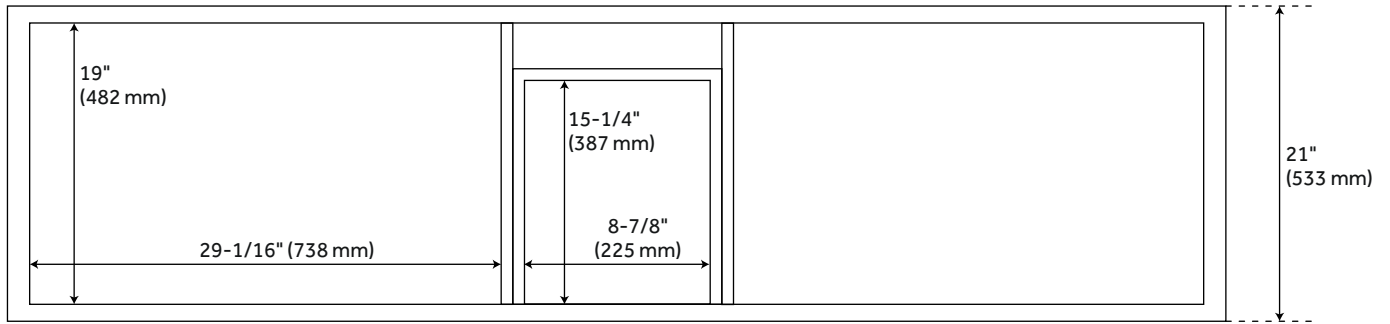

72" SIMIEN TEAK DOUBLE VANITY - TEAK

All dimensions and specifications are nominal and may vary. Use actual products for accuracy in critical situations.