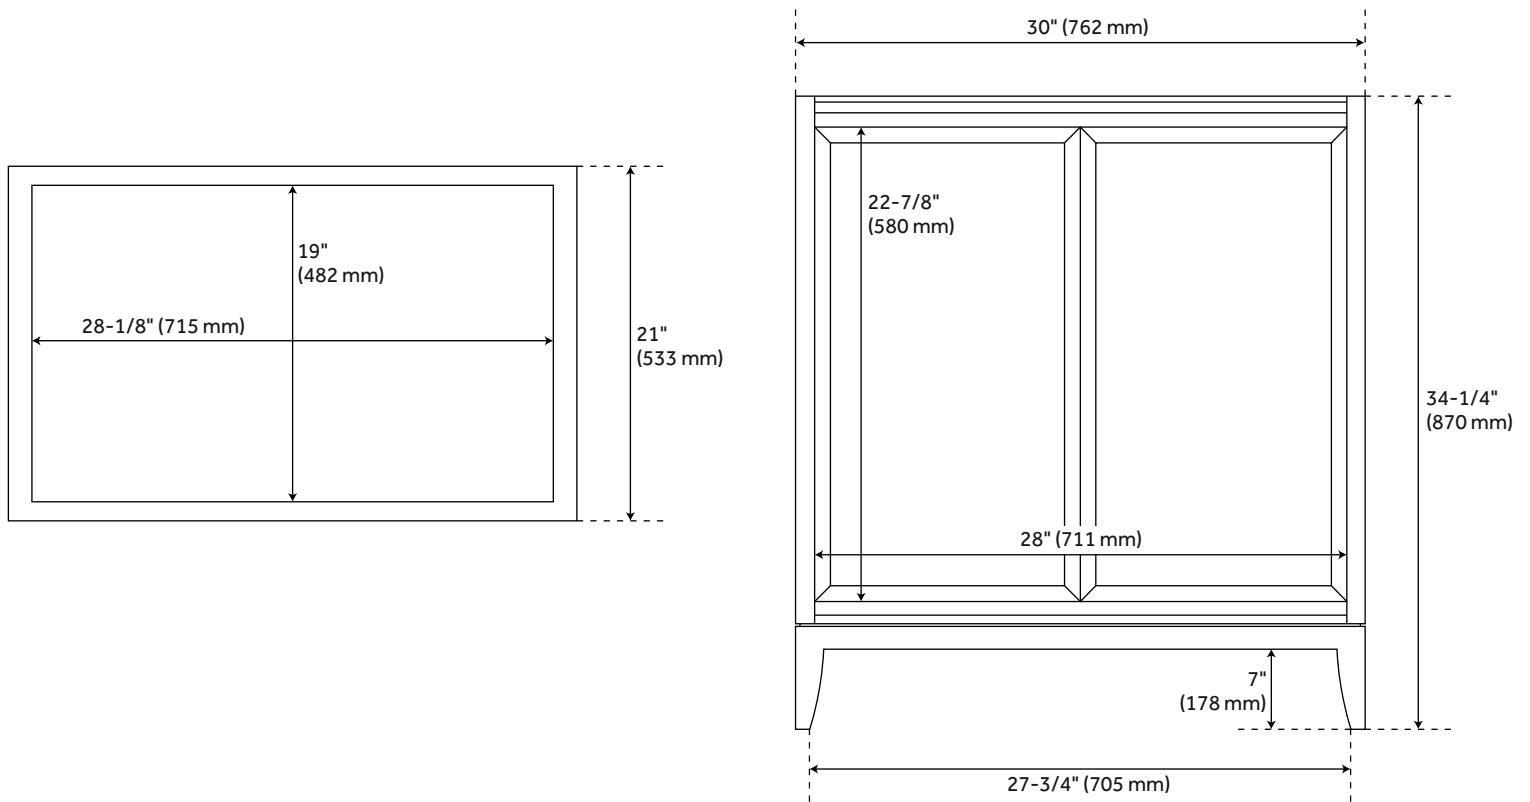

30" SIMIEN TEAK VANITY WITH RECTANGULAR UNDERMOUNT SINK - NATURAL TEAK

SKU: 953674-30-RUMB

CODES/STANDARDS

FEATURES

Installation Type: Freestanding
Features: Soft-Close Hinges
Product Finish: Natural Teak
Material: Teak
Number of Doors: 2
Width: 30"
Height: 34-1/4"
Depth: 21"
Assembly Required: No
Number of Shelves: 1
Number of Basins: 1
Sink Installation: Undermount - Rectangle
Fits Drain Hole Size: 1-1/2"
Faucet Included: No
Sink Material: Porcelain
Vanity Top Thickness: 3cm
Size: 30"
Adjustable Shelves: Yes
Built-In Adjusters: Yes
Sink Included: Optional
Sink Color: White
Basin Overflow: Yes
Vanity Top Included: Optional
Vanity Top Depth: 22"
Vanity Top Width: 31"
Mirror Included: No

Code:
REVISED 6/27/2022

30" SIMIEN TEAK VANITY - NATURAL TEAK

SKU: 482909

All dimensions and specifications are nominal and may vary. Use actual products for accuracy in critical situations.