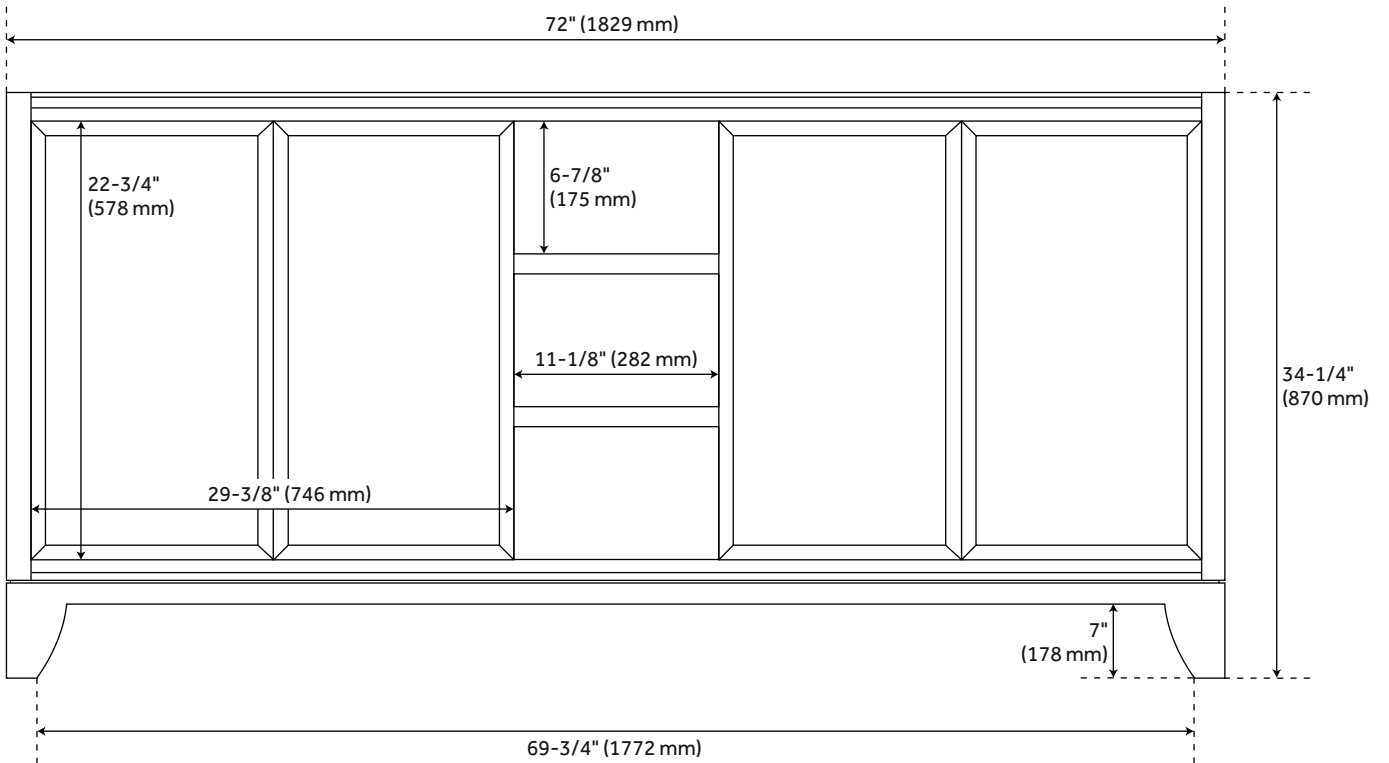

72" SIMIEN TEAK DOUBLE VANITY WITH UNDERMOUNT SINKS - NATURAL TEAK

SKU: 953674-72-UM

CODES/STANDARDS

FEATURES

Installation Type: Freestanding
Features: Soft-Close Hinges
Product Finish: Natural Teak
Material: Teak
Number of Doors: 4
Number of Drawers: 3
Width: 72"
Height: 34-1/4"
Depth: 21"
Assembly Required: No
Number of Shelves: 2
Dovetail Drawers: Yes
Number of Basins: 2
Sink Installation: Undermount - Oval
Fits Drain Hole Size: 1-1/2"
Faucet Included: No
Sink Material: Porcelain
Vanity Top Thickness: 3cm
Size: 72"
Adjustable Shelves: Yes
Built-In Adjusters: Yes
Sink Included: Optional
Sink Color: White
Basin Overflow: Yes
Vanity Top Included: Optional
Vanity Top Depth: 22"
Vanity Top Width: 73"
Mirror Included: No

Code:
REVISED 6/27/2022

72" SIMIEN TEAK DOUBLE VANITY - NATURAL TEAK

SKU: 482913

All dimensions and specifications are nominal and may vary. Use actual products for accuracy in critical situations.