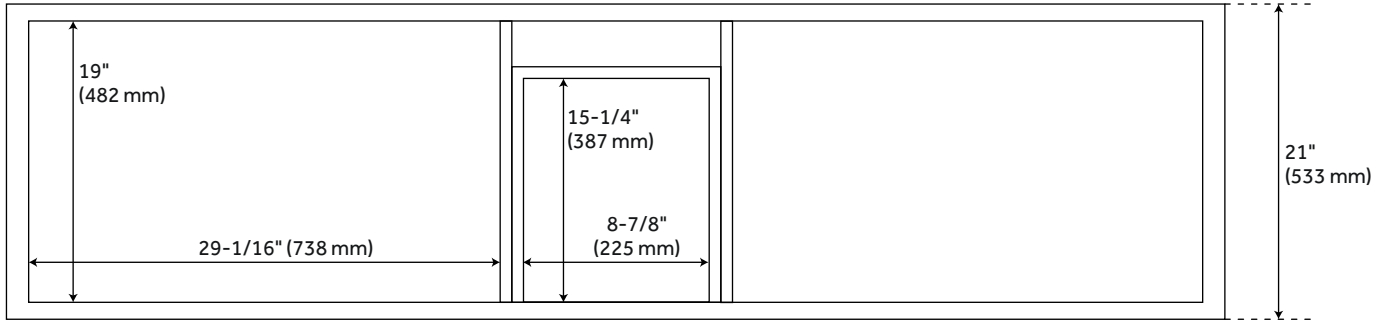

72" SIMIEN TEAK DOUBLE VANITY WITH UNDERMOUNT SINKS - NATURAL TEAK

SKU: 953674-72-UM

CODES/STANDARDS

FEATURES

Installation Type: Freestanding
Features: Soft-Close Hinges
Product Finish: Natural Teak
Material: Teak
Number of Doors: 4
Number of Drawers: 3
Width: 72"
Height: 34-1/4"
Depth: 21"
Assembly Required: No
Number of Shelves: 2
Dovetail Drawers: Yes
Number of Basins: 2
Sink Installation: Undermount - Oval
Fits Drain Hole Size: 1-1/2"
Faucet Included: No
Sink Material: Porcelain
Vanity Top Thickness: 3cm
Size: 72"
Adjustable Shelves: Yes
Built-In Adjusters: Yes
Sink Included: Optional
Sink Color: White
Basin Overflow: Yes
Vanity Top Included: Optional
Vanity Top Depth: 22"
Vanity Top Width: 73"
Mirror Included: No

Code:
REVISED 6/27/2022

72" SIMIEN TEAK DOUBLE VANITY - NATURAL TEAK

SKU: 482913

All dimensions and specifications are nominal and may vary. Use actual products for accuracy in critical situations.