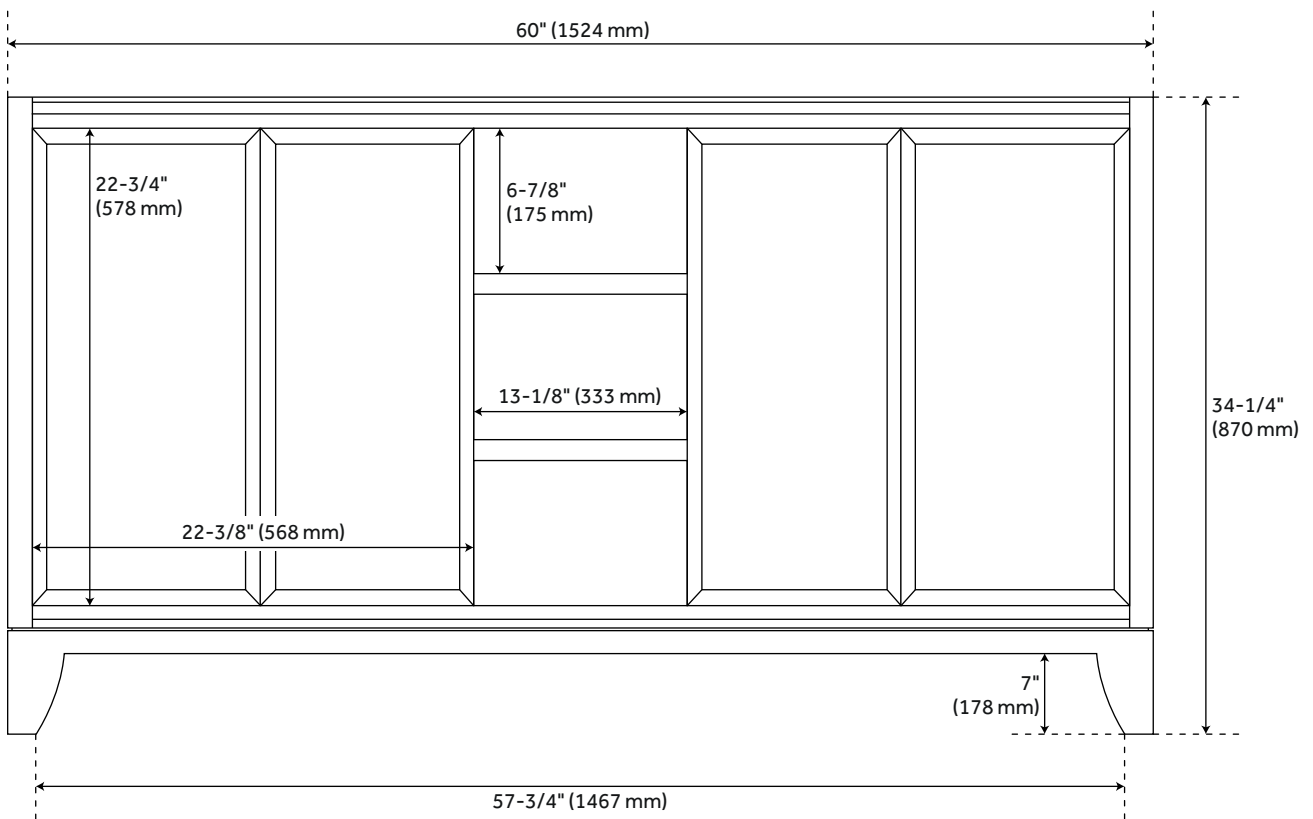

60" SIMIEN TEAK DOUBLE VANITY - NATURAL TEAK

SKU: 482912

All dimensions and specifications are nominal and may vary. Use actual products for accuracy in critical situations.