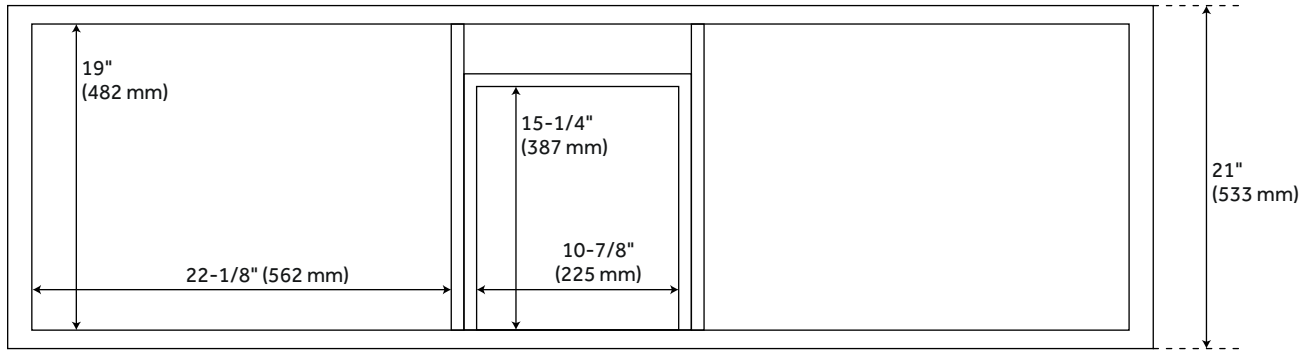

60" SIMIEN TEAK DOUBLE VANITY - NATURAL TEAK

SKU: 482912

All dimensions and specifications are nominal and may vary. Use actual products for accuracy in critical situations.