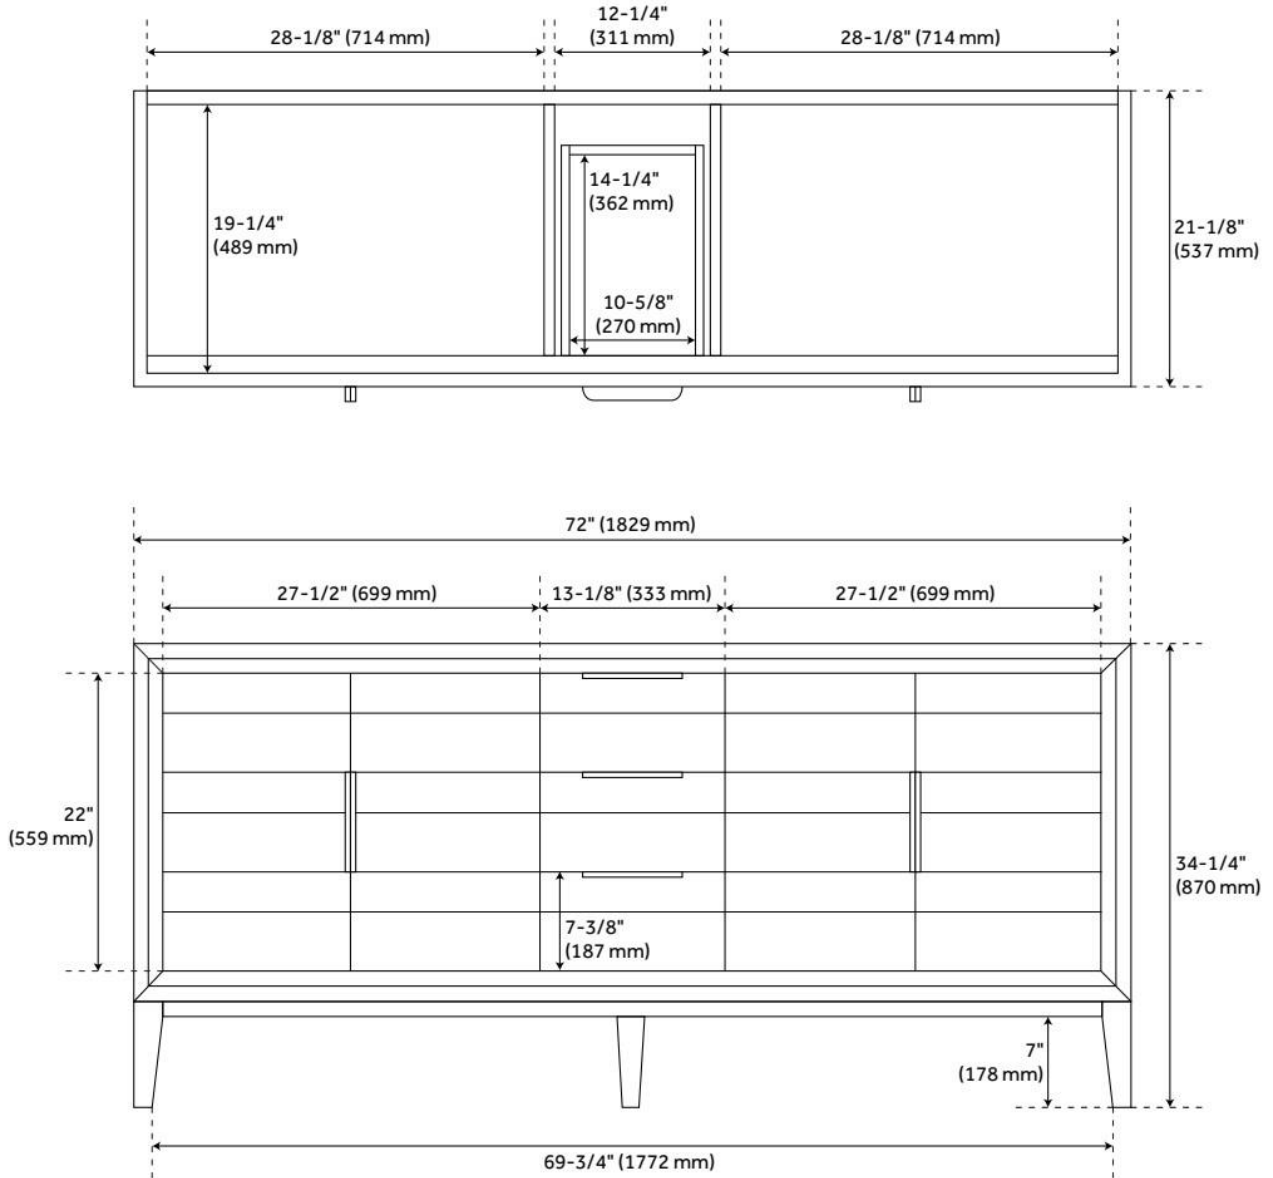

72" ALISO TEAK DOUBLE VANITY WITH RECTANGULAR UNDERMOUNT SINK - JAVA

SKU: 950734-72-RUMB

Code: SH482522, SH482523, SH482524, SH482525, SH482526, SH482527, SH482528, SH482529, SH482530, SH482531

FEATURES

Material: Teak
Number of Doors: 4
Number of Drawers: 3
Soft-Close Hinges: Yes
Soft-Close Slides: Yes
Dovetail Drawers: Yes
Adjustable Shelves: Yes
Hardware Finish: Black
Built-In Adjusters: Yes

LISTED ID: 506897

ADDITIONAL FEATURES

- Includes a matching backsplash and a pair of white porcelain sink.
- Each stone top is carved from a single piece of stone and will feature natural variations.
- See Installation Instructions for directions to attach the vanity top and sink.
- All dimensions are ($\pm 1/2"$).
- [Wood finish samples available.](#)

REVISED 8/12/2024

72" ALISO TEAK DOUBLE VANITY WITH RECTANGULAR UNDERMOUNT SINK - JAVA

SKU: 950734-72-RUMB

Code: SH482522, SH482523, SH482524, SH482525, SH482526, SH482527, SH482528, SH482529, SH482530, SH482531