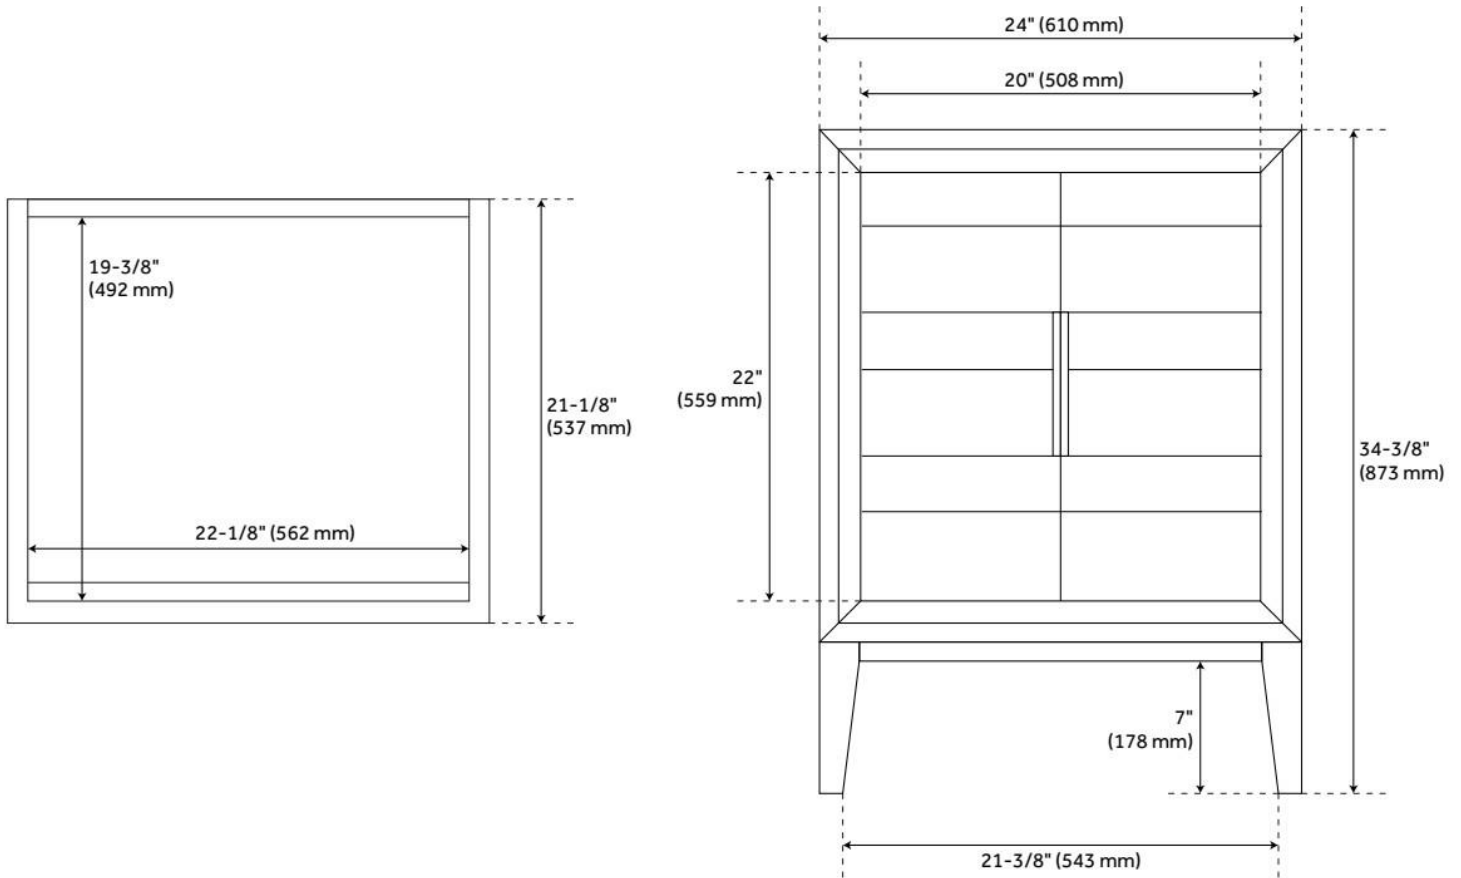

24" ALISO TEAK VANITY WITH RECTANGULAR UNDERMOUNT SINK - JAVA

SKU: 950734-24-RUMB

Code: SH482489, SH482490, SH482491, SH482492, SH482493, SH482494, SH482495, SH482496, SH482497, SH482499

FEATURES

Material: Teak
Number of Doors: 2
Soft-Close Hinges: Yes
Adjustable Shelves: Yes
Hardware Finish: Black
Built-In Adjusters: Yes

LISTED ID: 506894

ADDITIONAL FEATURES

- Made of solid mahogany.
- Includes a matching backsplash and a pair of white porcelain sinks.
- Each stone top is carved from a single piece of stone and will feature natural variations.
- See Installation Instructions for directions to attach the vanity top and sink.
- All dimensions are ($\pm 1/2''$).
- [Wood finish samples available.](#)

REVISED 8/12/2024

24" ALISO TEAK VANITY WITH RECTANGULAR UNDERMOUNT SINK - JAVA

SKU: 950734-24-RUMB

Code: SH482489, SH482490, SH482491, SH482492, SH482493, SH482494, SH482495, SH482496, SH482497, SH482499