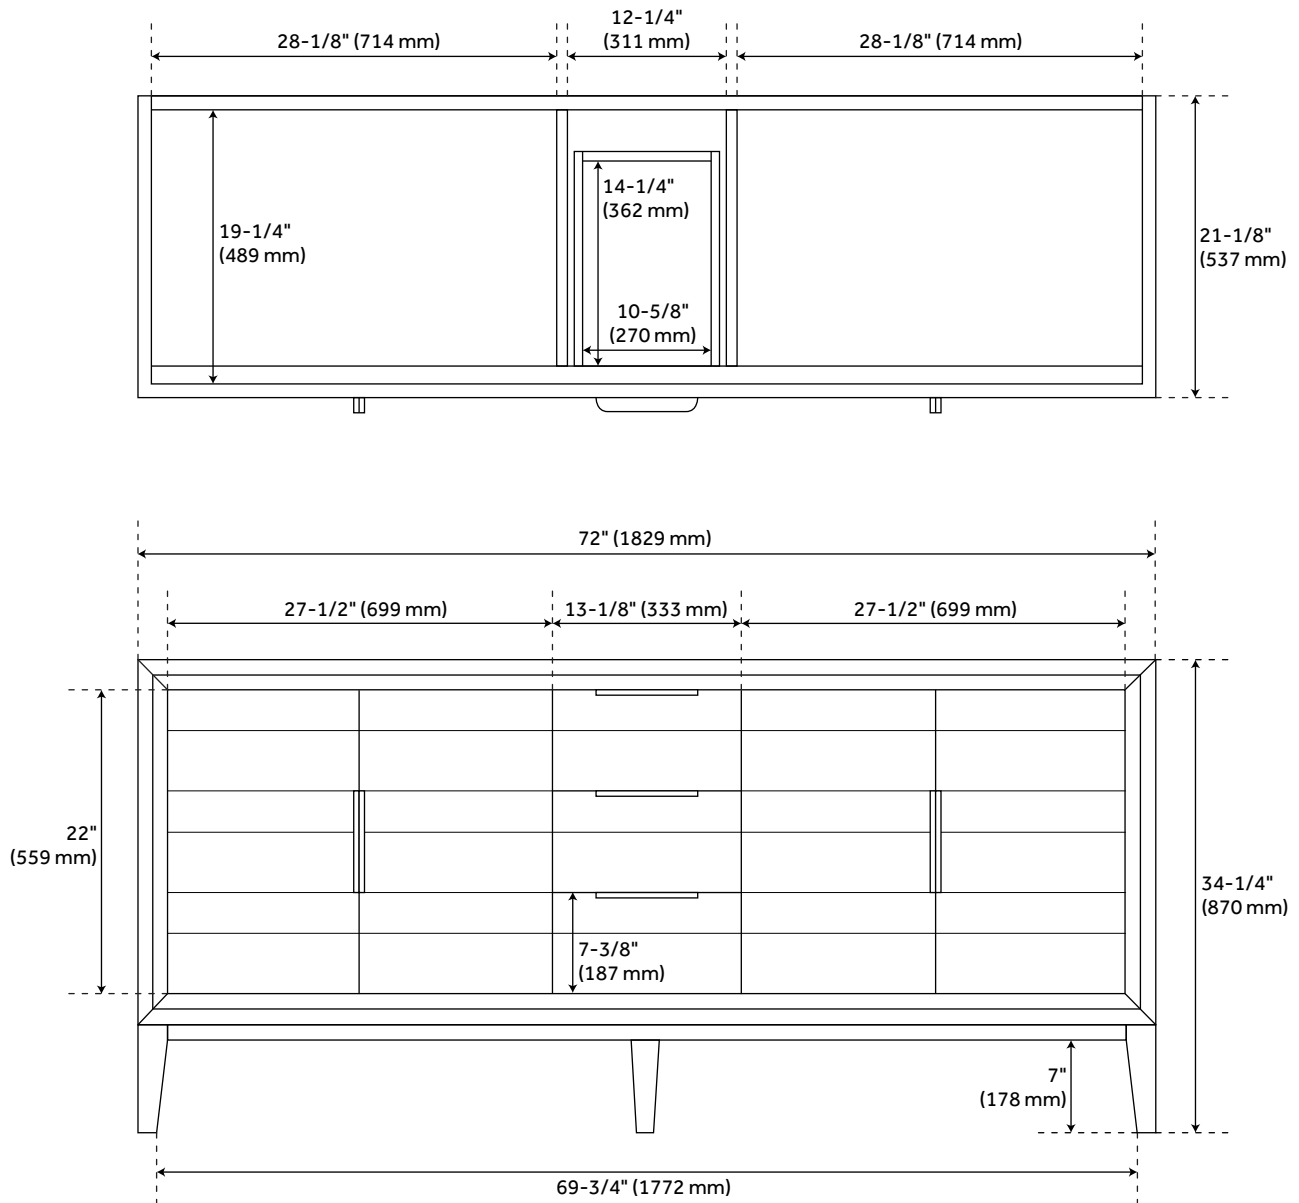

72" ALISO TEAK DOUBLE VANITY - NATURAL TEAK

SKU: 482482

All dimensions and specifications are nominal and may vary. Use actual products for accuracy in critical situations.