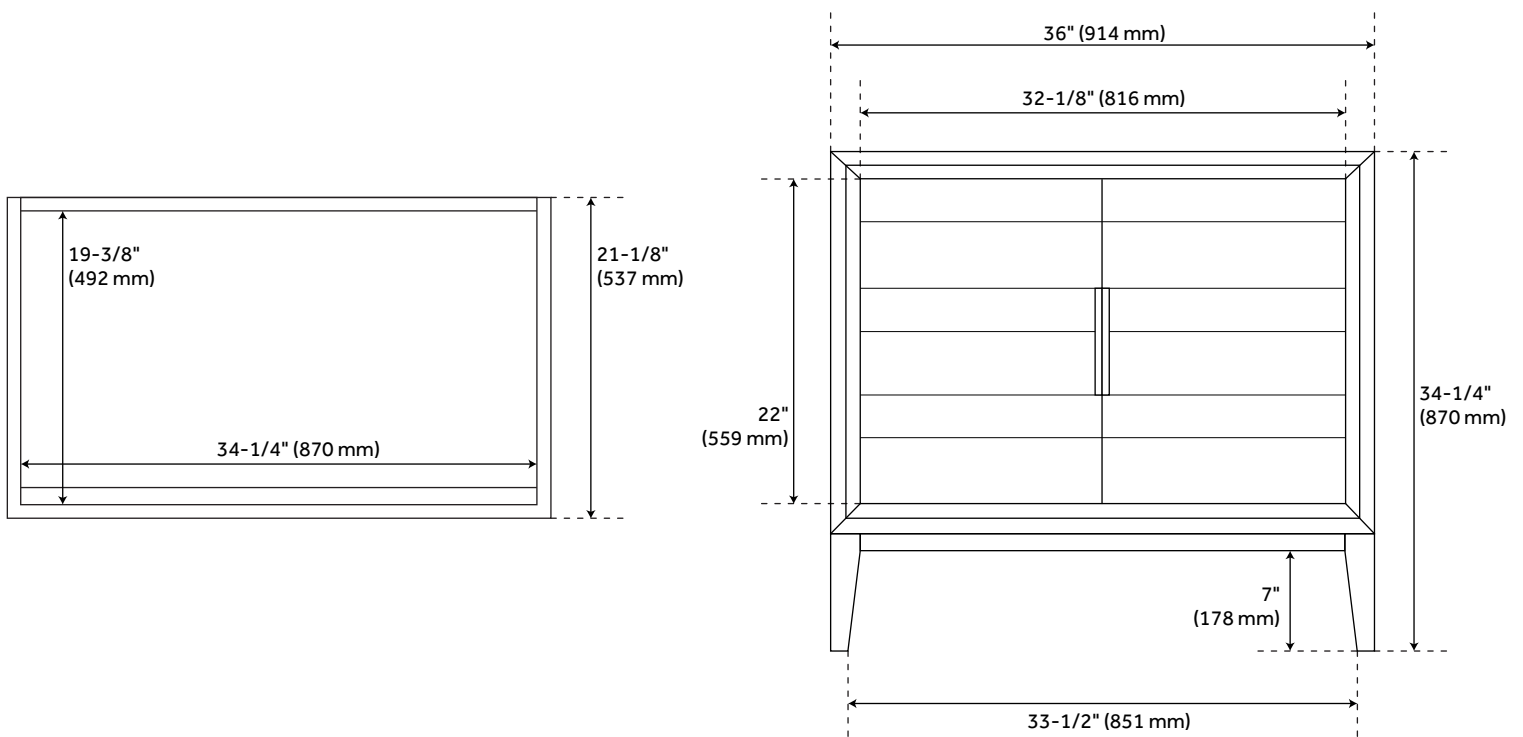

36" ALISO TEAK VANITY - NATURAL TEAK

SKU: 482481

All dimensions and specifications are nominal and may vary. Use actual products for accuracy in critical situations.