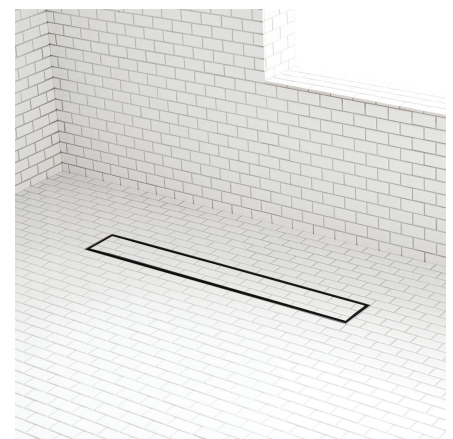

PRODUCT IMAGE

All dimensions and specifications are nominal and may vary. Use actual products for accuracy in critical situations.

PAGE 2