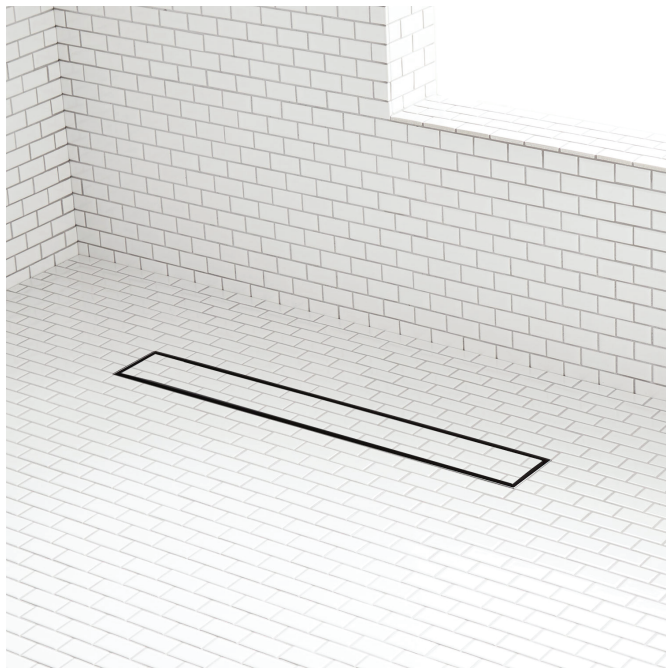

COHEN

LINEAR TILE-IN SHOWER DRAIN

SKU: 927530-F

FEATURES

- Material: Stainless Steel
- Tapered Bottom Outlet and Removable Trough
- Product is Made of 304 Stainless Steel
- Features a Removable Hair Strainer Basket

CONTENTS

SHOWER DRAIN PAGE 2

REVISED 05/11/2022

COHEN

LINEAR TILE-IN SHOWER DRAIN

SKU: 927530-F

FEATURES

Height: 3"
Width: 3-3/8"
Drain Hole: 2"