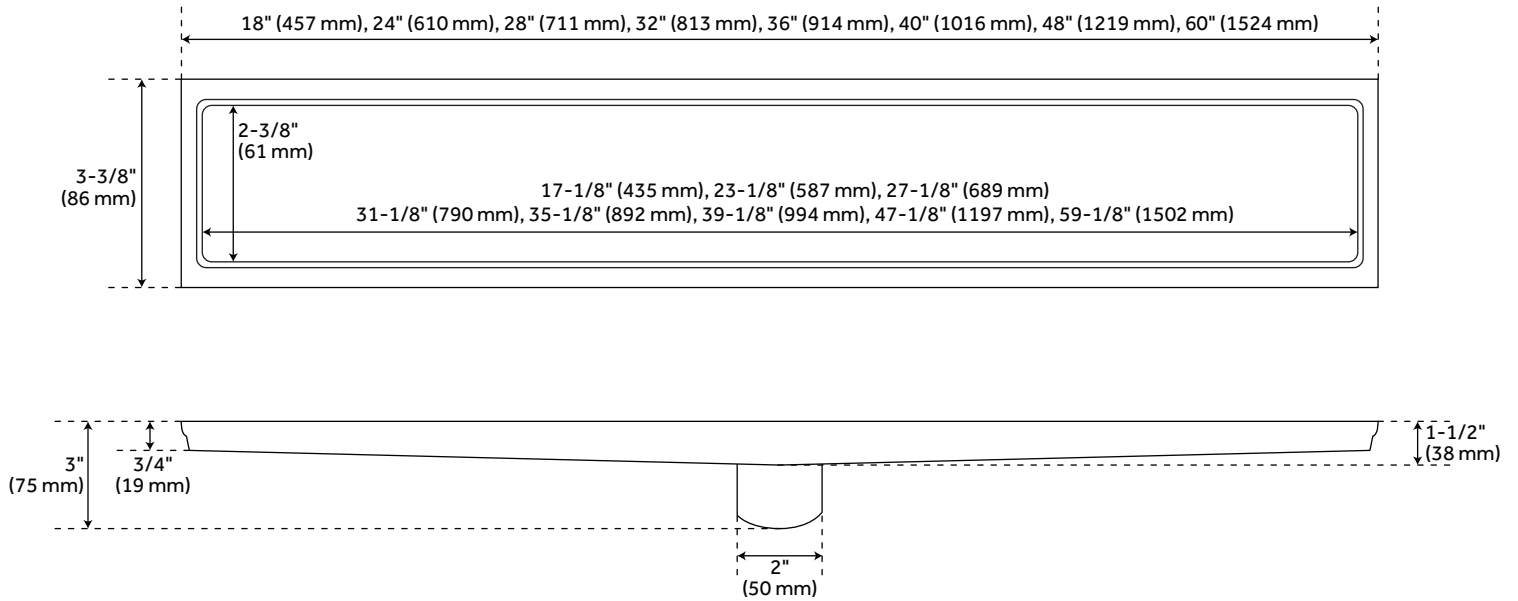

COHEN

LINEAR TILE-IN SHOWER DRAIN

SKU: 927530-F

FEATURES

- Material: Stainless Steel
- Tapered Bottom Outlet and Removable Trough
- Product is Made of 304 Stainless Steel
- Features a Removable Hair Strainer Basket

CONTENTS

SHOWER DRAIN PAGE 2

REVISED 05/11/2022

COHEN

LINEAR TILE-IN SHOWER DRAIN

SKU: 927530-F

FEATURES

Height: 3"
Width: 3-3/8"
Drain Hole: 2"

CODES/STANDARDS

cUPC
ASME A112.18.2/CSA B125.2

LISTED ID:

514047, 514222, 514223, 514224,
514050, 514225, 514226, 514227,
514229, 514053, 514228, 514230,
514232, 514055, 514231, 514233,
514057, 514234, 514235, 514236,
514238, 514059, 514237, 514239,
514061, 514240, 514241, 514242,
514063, 514243, 514244, 514245

PRODUCT IMAGE

All dimensions and specifications are nominal and may vary. Use actual products for accuracy in critical situations.

PAGE 2