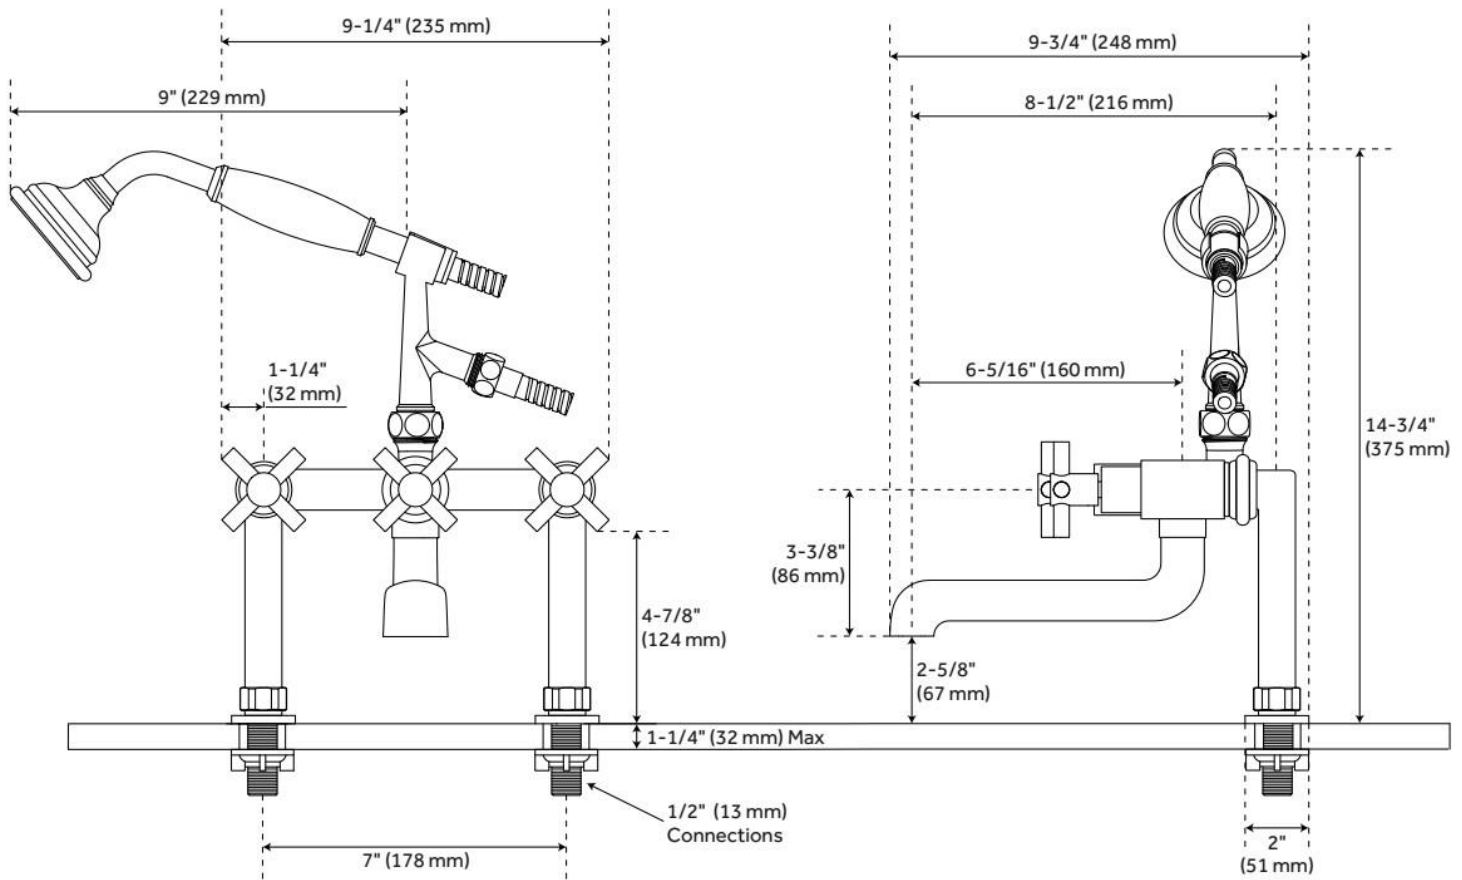

# GERVAISE DECK-MOUNT TUB FAUCET AND HAND SHOWER - CROSS HANDLES

SKU: 953092

Code: SH476337, SH476338

## FEATURES

Material: Metal construction for strength and durability

Installation Type: Deck Mount

Flow Rate: 4.4 gpm (16.6 L/min) @ 20 psi

Hand Shower Flow Rate: 1.8 gpm (6.8 L/min) @ 80 psi

Spray Type: Full

## ADDITIONAL FEATURES

- Constructed with high quality materials.
- Quarter-turn ceramic disc cartridges.
- Hand shower wand measures 9" long.
- Includes faucet, deck-mount couplers, hand shower and cradle.

# GERVAISE DECK-MOUNT TUB FAUCET AND HAND SHOWER - CROSS HANDLES

SKU: 953092

Code: SH476337, SH476338

REVISED 5/15/2024