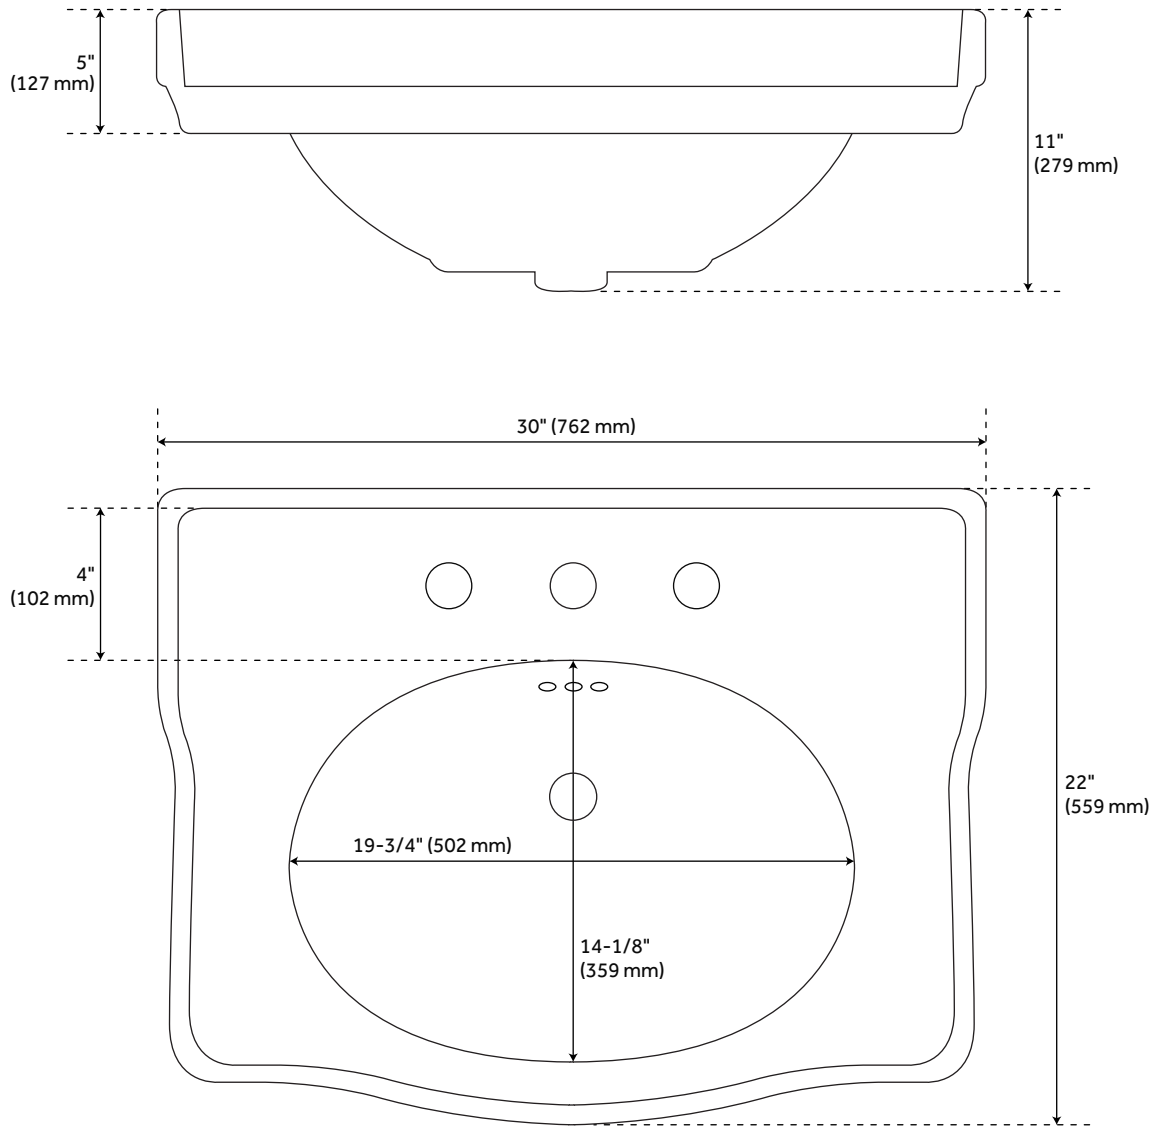

## FEATURES

Installation Type: Wall Mount

Material: Vitreous China

Length: 30"

Width: 22"

Height: 36"

Sink Shape: Rectangle

Number of Basins: 1

Sink Installation: Integral

Faucet Centers: 8"

Overflow Hole: Yes

Basin Length: 19-3/4"

Basin Width: 14-1/8"

Basin Depth: 5"

Water Depth To Overflow: 7"

Fits Drain Hole Size: 1-1/2"

# 30" CIERRA CONSOLE SINK WITH BRASS STAND

SKU: 912178

Code: SH480511, SH480512, SH480513, SH480514, SH480515

# 30" CIERRA CONSOLE SINK WITH BRASS STAND

All dimensions and specifications are nominal and may vary. Use actual products for accuracy in critical situations.