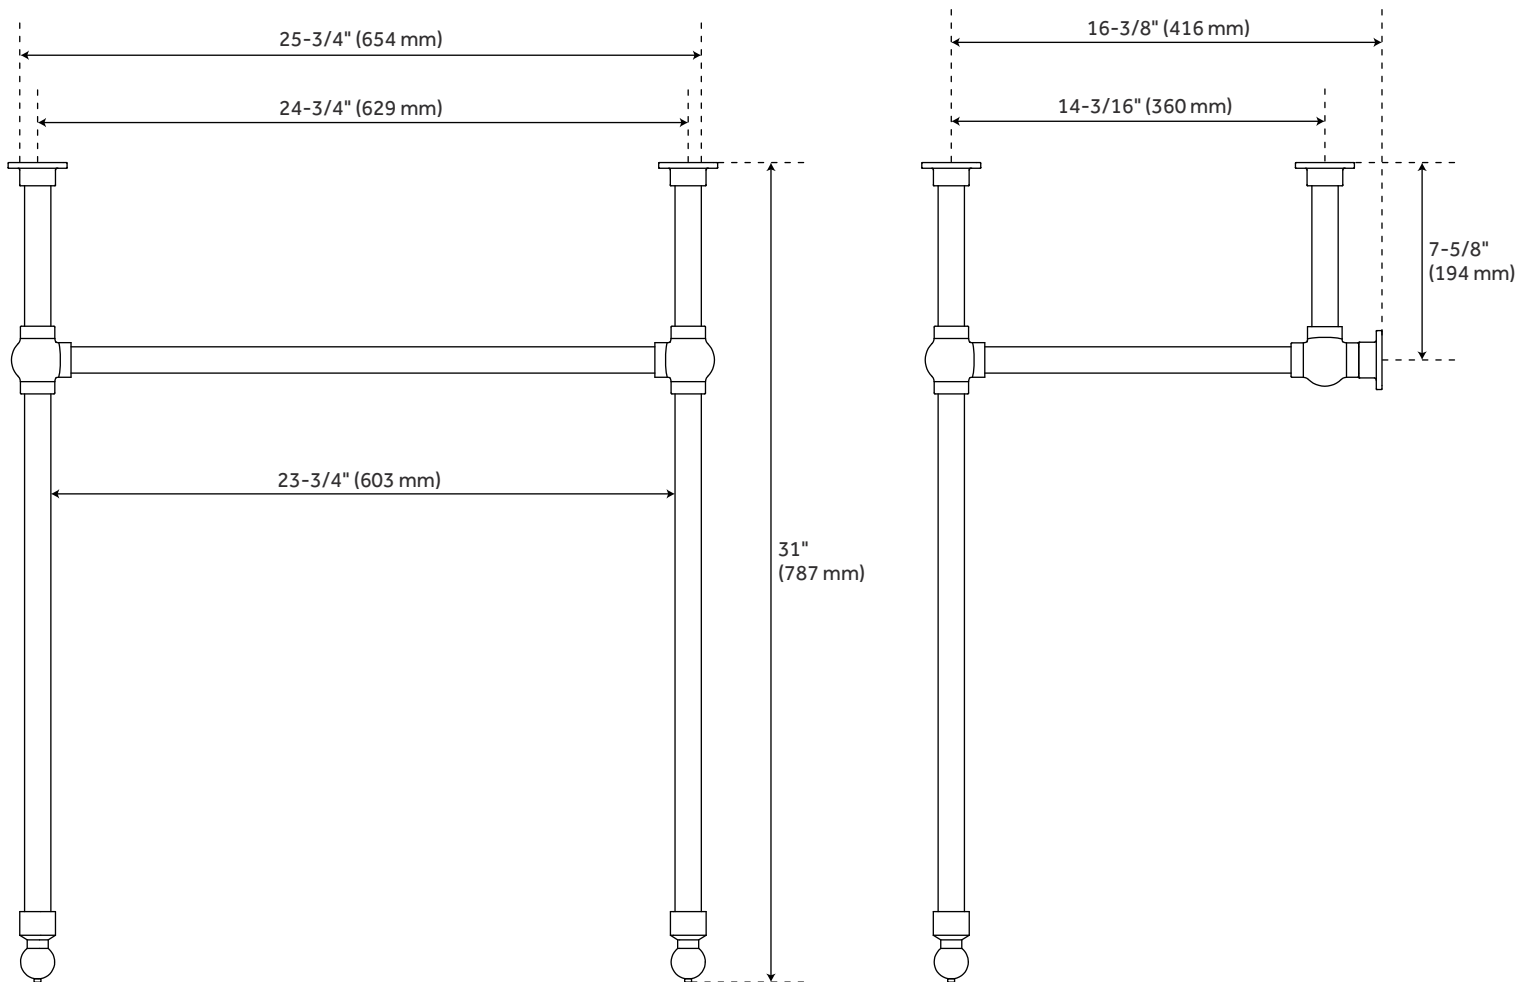

## FEATURES

Installation Type: Wall Mount

Material: Vitreous China

Length: 30"

Width: 22"

Height: 36"

Sink Shape: Rectangle

Number of Basins: 1

Sink Installation: Integral

Faucet Centers: 8"

Overflow Hole: Yes

Basin Length: 19-3/4"

Basin Width: 14-1/8"

Basin Depth: 5"

Water Depth To Overflow: 7"

Fits Drain Hole Size: 1-1/2"

# 30" CIERRA CONSOLE SINK WITH BRASS STAND

All dimensions and specifications are nominal and may vary. Use actual products for accuracy in critical situations.