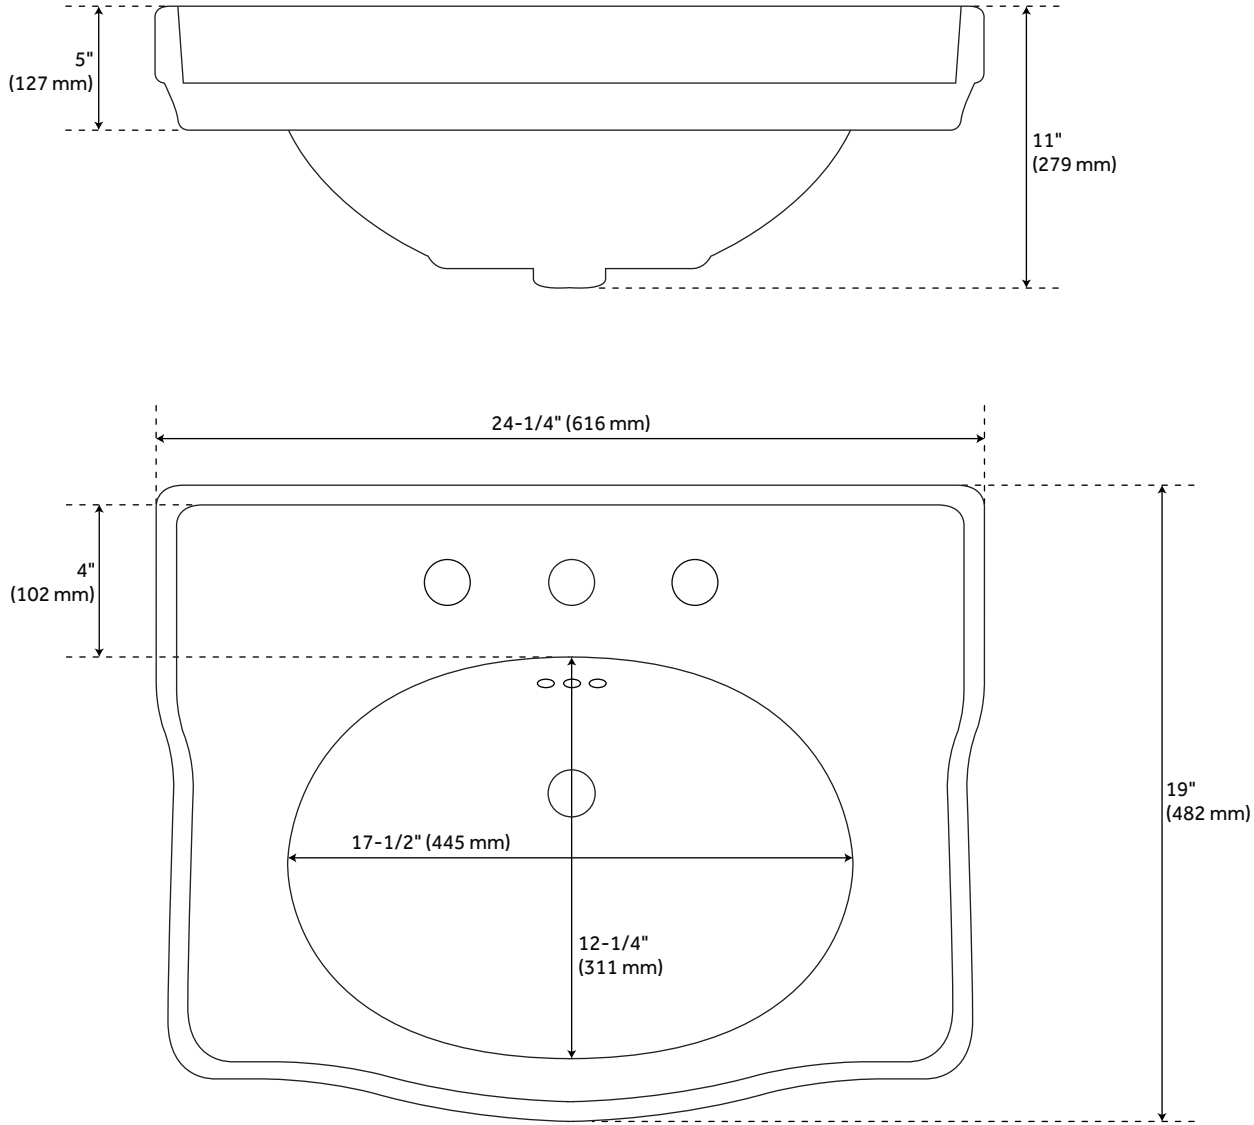

24" CIERRA CONSOLE SINK WITH TWO TONE BRASS STAND - BLACK & GOLD

SKU: 480510
Code: SH480510

FEATURES

Material: Porcelain
Product Finish: White
Installation Type: Console
Shape: Specialty
Drain Placement: Center
Fits Drain Hole Size: 1-1/2"
Faucet Centers: 8" Widespread
Overflow Hole: Yes
Mounting Hardware Included: Yes

ASME A112.19.2/CSA B45.1, LISTED ID: SHCI129024WH

ADDITIONAL FEATURES

- 1" OD brass tubing.
- This sink is accented with a console support stand.
- Mounting hardware not included.

REVISED 7/10/2024

24" CIERRA CONSOLE SINK WITH BRASS STAND

SKU: 480510
Code: SH480510

24" CIERRA CONSOLE SINK WITH BRASS STAND

SKU: 480510
Code: SH480510