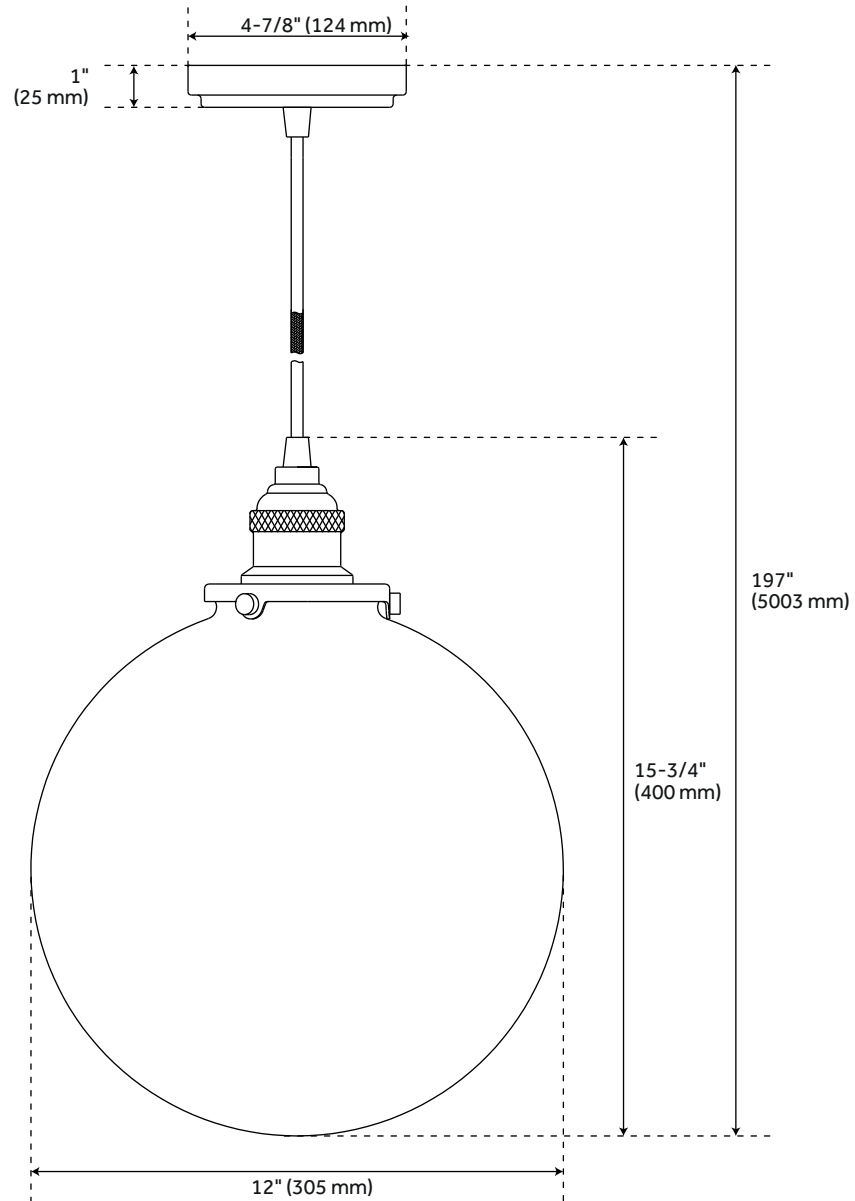

ORCHARD PENDANT LIGHT - SINGLE LIGHT - CLEAR SHADE

SKU: 944693

PHPL6571, PHPL6571CGLS

FEATURES

Installation Type: Ceiling Mount

Design: Traditional

Material: Steel

Width: 12"

Height: 15-3/4"

Base Plate Height: 1"

Base Plate Diameter: 4-7/8" Mounting

Hardware Included: Yes Shade Finish: Clear

Shade Material: Glass

Number of Bulbs: 1

Location Type: Suitable for Dry Locations

Bulbs Included: No Bulb Type: Medium E-26

Wattage per Bulb: 60

CODES/STANDARDS

UL 1598 / CSA C22.2 No 250.0

Code:
REVISED 5/4/2022

ORCHARD SINGLE LIGHT PENDANT - CLEAR SHADE

SKU: 944693

PHPL6571, PHPL6571CGLS

All dimensions and specifications are nominal and may vary. Use actual products for accuracy in critical situations.