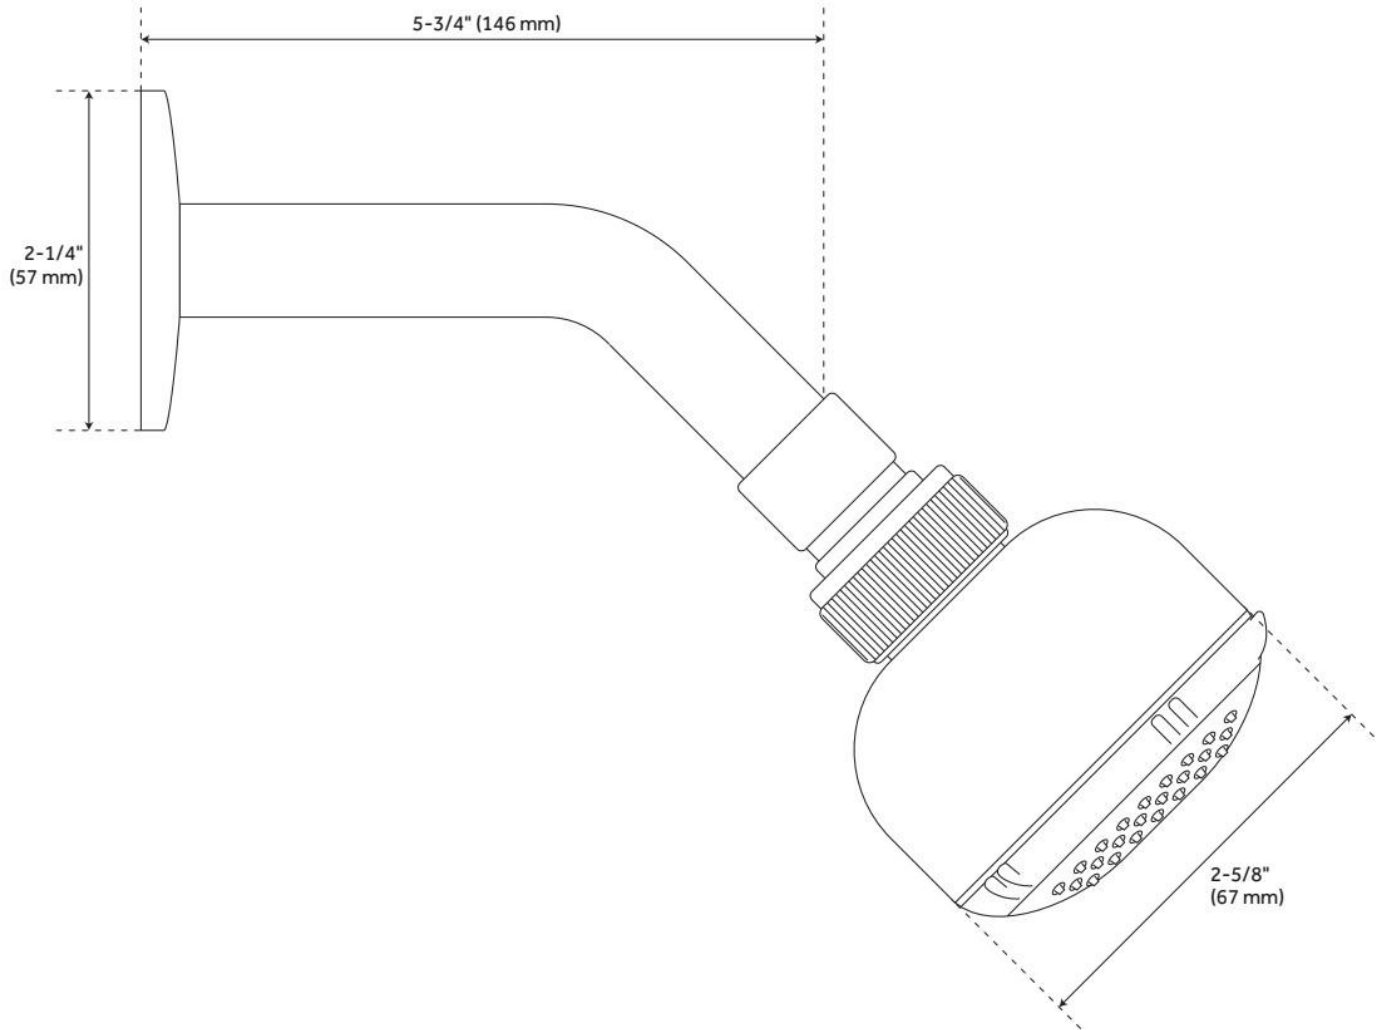

# GLENLEY SOLID BRASS SHOWER HEAD WITH STANDARD ARM

SKU: 938359

Code: SH426706, SH479560, SH426705, SH426707

## FEATURES

Material: Brass

Shower Head Swivel: Yes

IAPMO, LISTED ID: 523334, 530330, 523335, 523336

## ADDITIONAL FEATURES

- Escutcheon diameter: 2-1/4".

REVISED 6/12/2024

# GLENLEY SOLID BRASS SHOWER HEAD WITH STANDARD ARM

SKU: 938359

Code: SH426706, SH479560, SH426705, SH426707

REVISED 6/12/2024