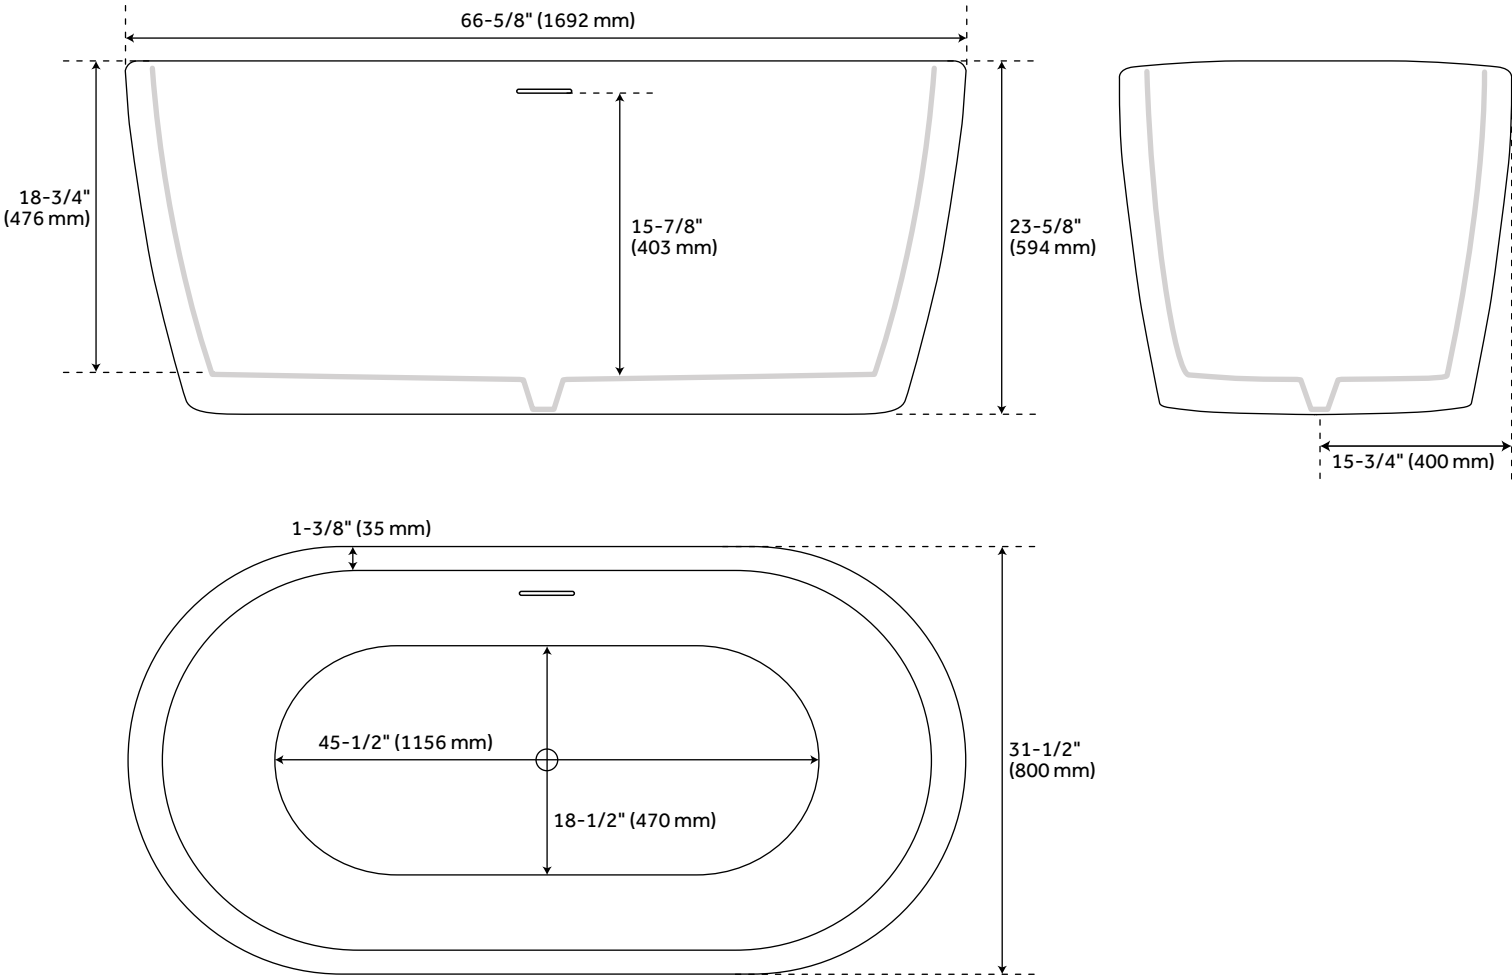

67" EDEN ACRYLIC FREESTANDING TUB - MATTE WHITE

SKU: 927760-67M

CODES/STANDARDS

CSA B45.5/IAPMO Z124

FEATURES

Features: Integral Drain & Overflow
Design: Modern
Product Finish: Matte White
Length: 66-5/8"
Width: 31-1/2"
Height: 23-5/8"
Water Depth To Overflow: 15-7/8"
Exterior Treatment: Matte
Drain Included: Yes
Drain Finish: White
Faucet Included: No
Shape: Oval
Tub Overflow: Yes
Integral Drain & Overflow: Yes
Tub Material: Acrylic
Tub Interior Length: 45-1/2"
Tub Interior Width: 18-1/2"
Tap Deck: No
Faucet Drillings: No Drillings
Built-In Adjusters: Yes
Tub Weight Uncrated (lbs): 128
Tub Weight Crated (lbs): 238
Recommended Accessory: 7894580

Code:
REVISED 4/6/2022

67" EDEN ACRYLIC FREESTANDING TUB - MATTE WHITE

SKU: 927760-67

All dimensions and specifications are nominal and may vary. Use actual products for accuracy in critical situations.