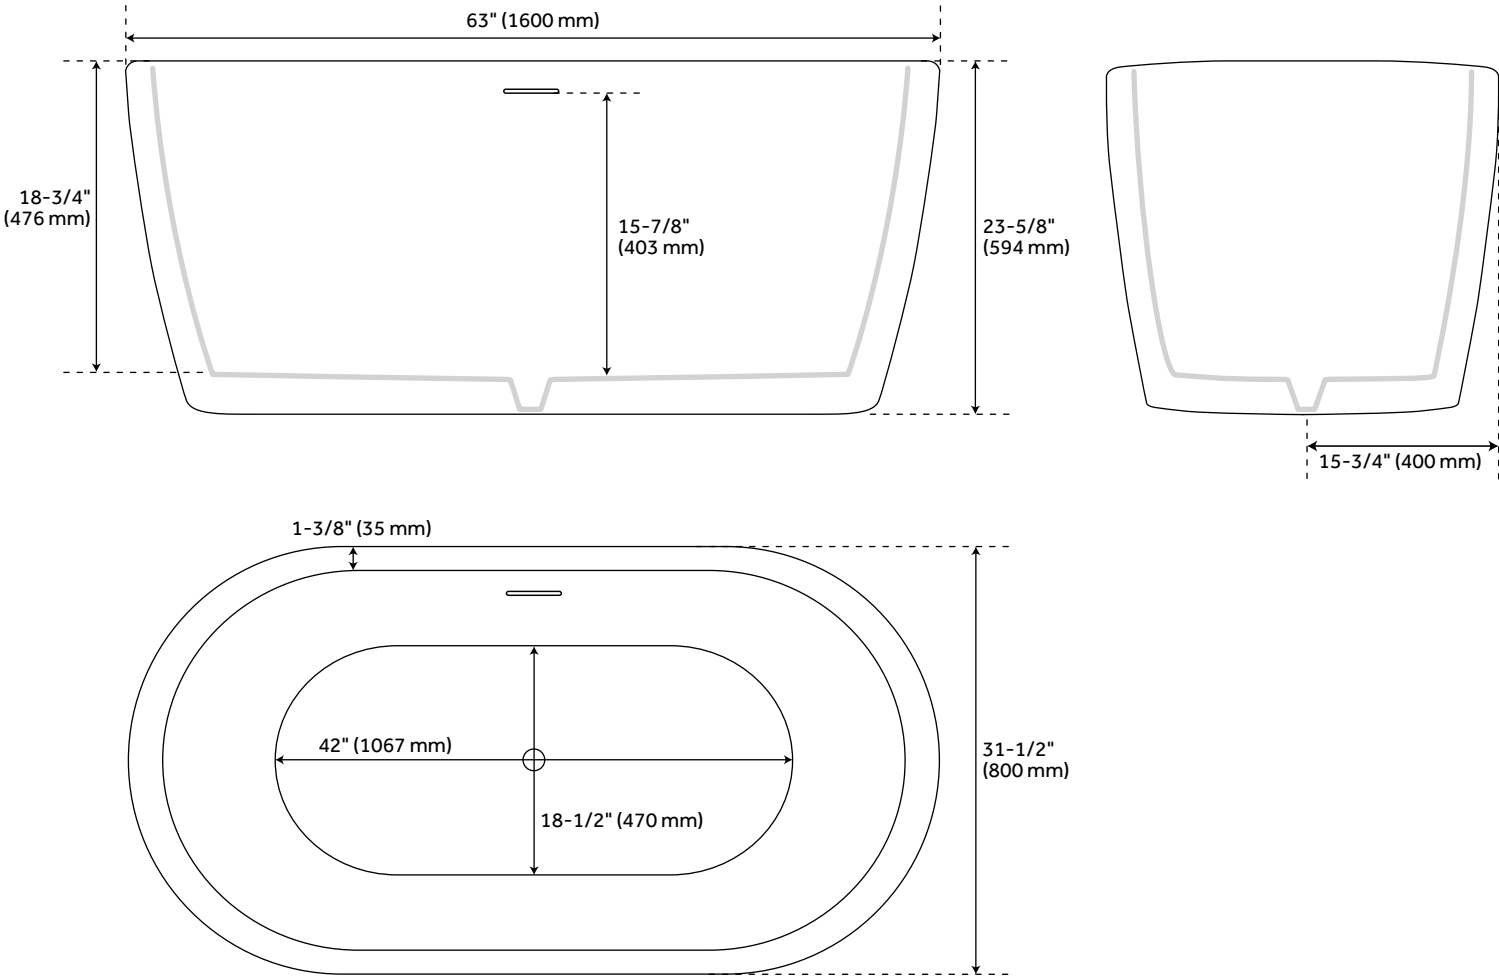

63" EDEN ACRYLIC FREESTANDING TUB - MATTE WHITE

SKU: 927760-63M

CODES/STANDARDS

CSA B45.5/IAPMO Z124

FEATURES

Features: Integral Drain & Overflow
Design: Modern
Product Finish: Matte White
Length: 63"
Width: 31-1/2"
Height: 23-5/8"
Water Depth To Overflow: 15-7/8"
Exterior Treatment: Matte
Drain Included: Yes
Drain Finish: White
Faucet Included: No
Shape: Oval
Tub Overflow: Yes
Integral Drain & Overflow: Yes
Tub Material: Acrylic
Tub Interior Length: 42"
Tub Interior Width: 18-1/2"
Tap Deck: No
Faucet Drillings: No Drillings
Built-In Adjusters: Yes
Tub Weight Uncrated (lbs): 123
Tub Weight Crated (lbs): 233
Recommended Accessory: 7894580

Code:
REVISED 4/6/2022

63" EDEN ACRYLIC FREESTANDING TUB - MATTE WHITE

SKU: 927760-63

All dimensions and specifications are nominal and may vary. Use actual products for accuracy in critical situations.