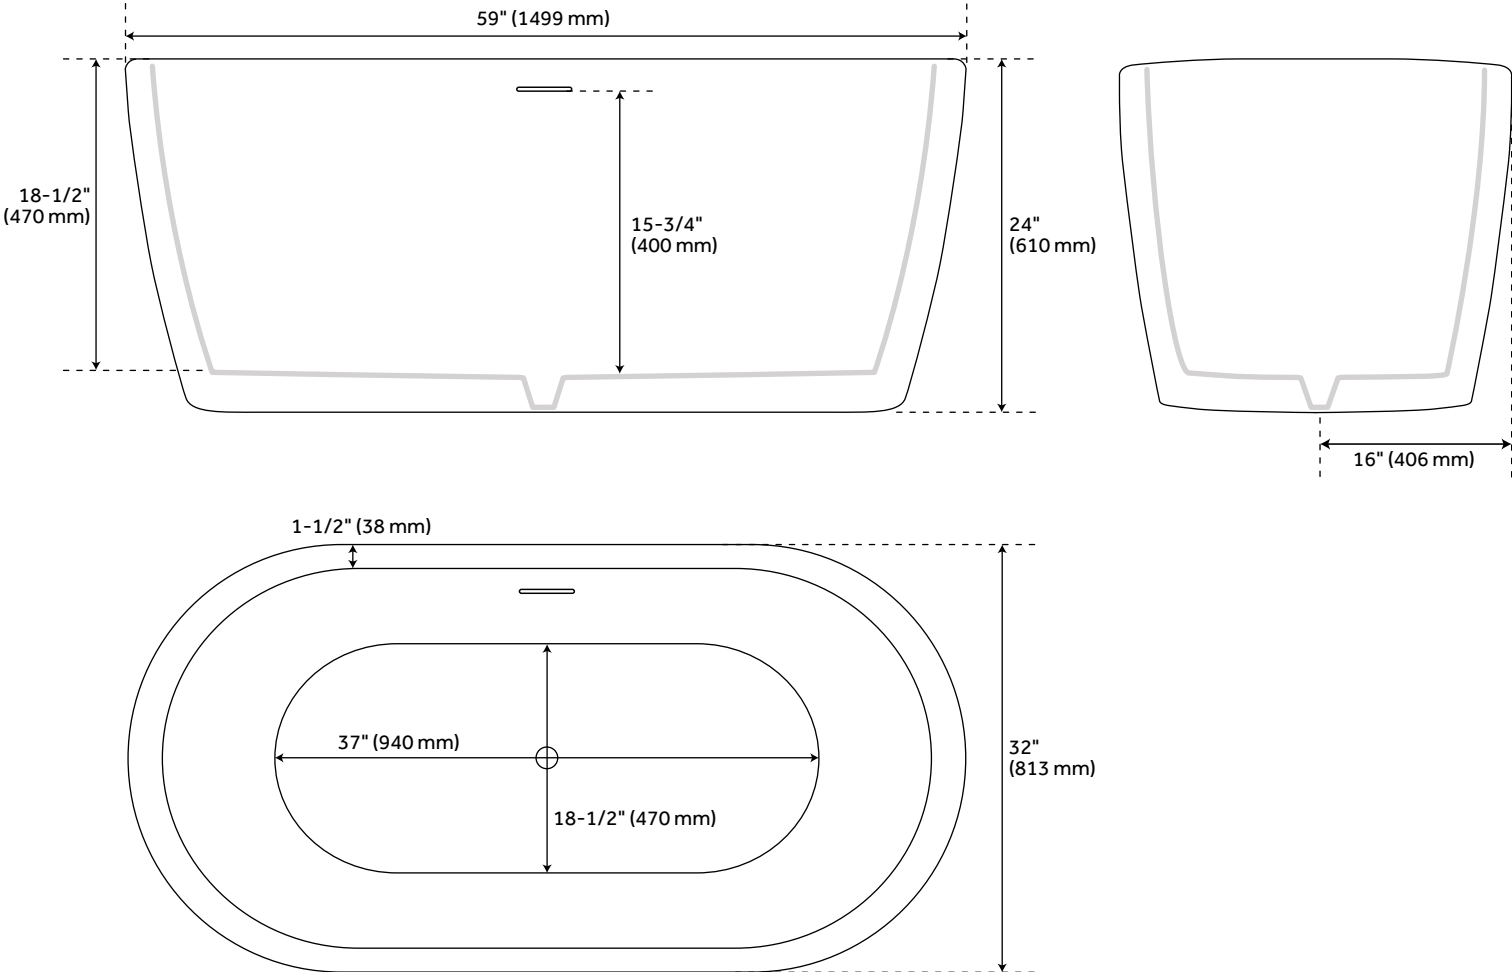

59" EDEN ACRYLIC FREESTANDING TUB - MATTE WHITE

SKU: 927760-59M

CODES/STANDARDS

CSA B45.5/IAPMO Z124

FEATURES

Features: Integral Drain & Overflow
Design: Modern
Product Finish: Matte White
Length: 59"
Width: 32"
Height: 24"
Water Depth To Overflow: 15-3/4"
Exterior Treatment: Matte
Drain Included: Yes
Drain Finish: White
Faucet Included: No
Shape: Oval
Tub Overflow: Yes
Integral Drain & Overflow: Yes
Tub Material: Acrylic
Tub Interior Length: 37"
Tub Interior Width: 18-1/2"
Tap Deck: No
Faucet Drillings: No Drillings
Built-In Adjusters: Yes
Tub Weight Uncrated (lbs): 106
Tub Weight Crated (lbs): 216
Recommended Accessory: 7894580

Code:
REVISED 4/6/2022

59" EDEN ACRYLIC FREESTANDING TUB - MATTE WHITE

SKU: 927760-59

All dimensions and specifications are nominal and may vary. Use actual products for accuracy in critical situations.