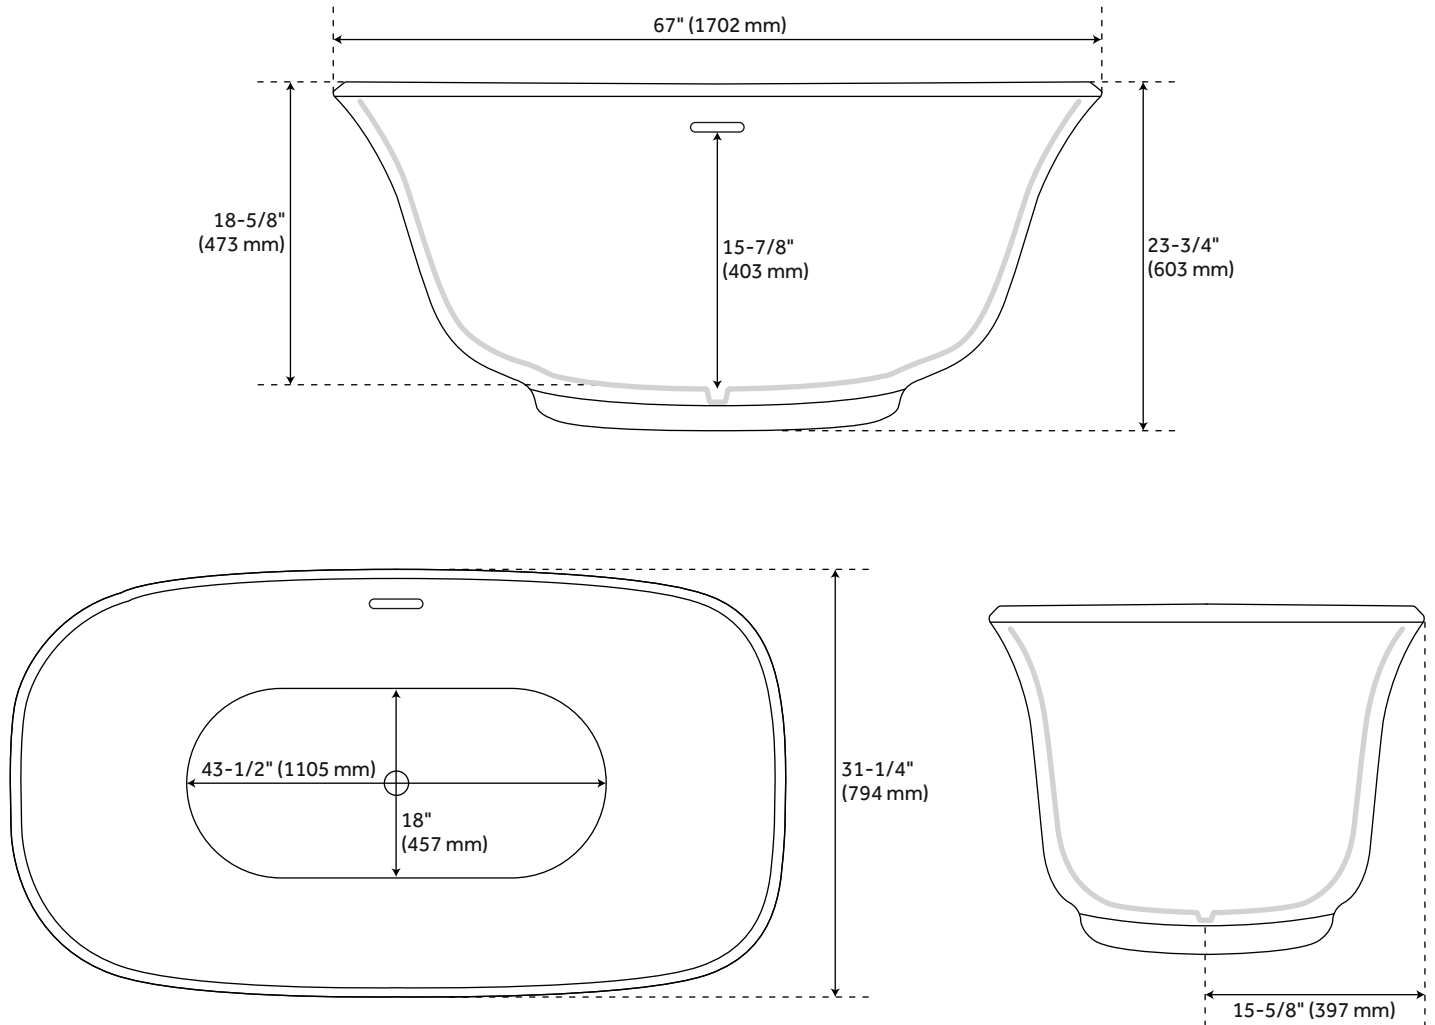

67" LINDSEY ACRYLIC FREESTANDING TUB

SKU: 929420-67

Code: SH474085, SH480885

LISTED ID: SH112138*

FEATURES

Design: Modern
Product Finish: White
Material: Acrylic
Length: 67"
Width: 31-1/4"
Height: 23-3/4"
Depth: 15-7/8"
Overflow Hole: Yes
Water Depth To Overflow: 15-7/8"
Exterior Treatment: Smooth
Interior Treatment: Smooth
Faucet Included: No
Shape: Oval
Size: 67"
Tub Overflow: Yes
Integral Drain & Overflow: Yes
Tub Material: Acrylic
Tub Interior Length: 43-1/2"
Tub Interior Width: 18"
Tap Deck: No
Faucet Drillings: No Drillings
Built-In Adjusters: Yes
Tub Weight Uncrated (lbs): 100
Tub Weight Crated (lbs): 210

REVISED 9/29/2023

67" LINDSEY ACRYLIC FREESTANDING TUB

SKU: 929420-67

Code: SH474085, SH480885

ADDITIONAL FEATURES

- All dimensions are ($\pm 1/2"$).
- Formed of two acrylic sheets, the air between acting as thermal insulator.
- Insulation option: increases heat retention and prevents condensation due to water and air temperature fluctuations.
- Optional Quick Connect Drop-In Drain Kit Includes:
 - Floor Plate, 1-1/2" PVC Pipe, 2" x 1-1/2" Trap Adapters, 1 Brass Threaded, 1 Brass Unthreaded Tailpiece and Plug.
 - Installs above your subfloor, but underneath your cement floor or tile, so you do not need access below the fixture.

REVISED 9/29/2023

67" LINDSEY ACRYLIC FREESTANDING TUB

SKU: 929420-67

All dimensions and specifications are nominal and may vary. Use actual products for accuracy in critical situations.