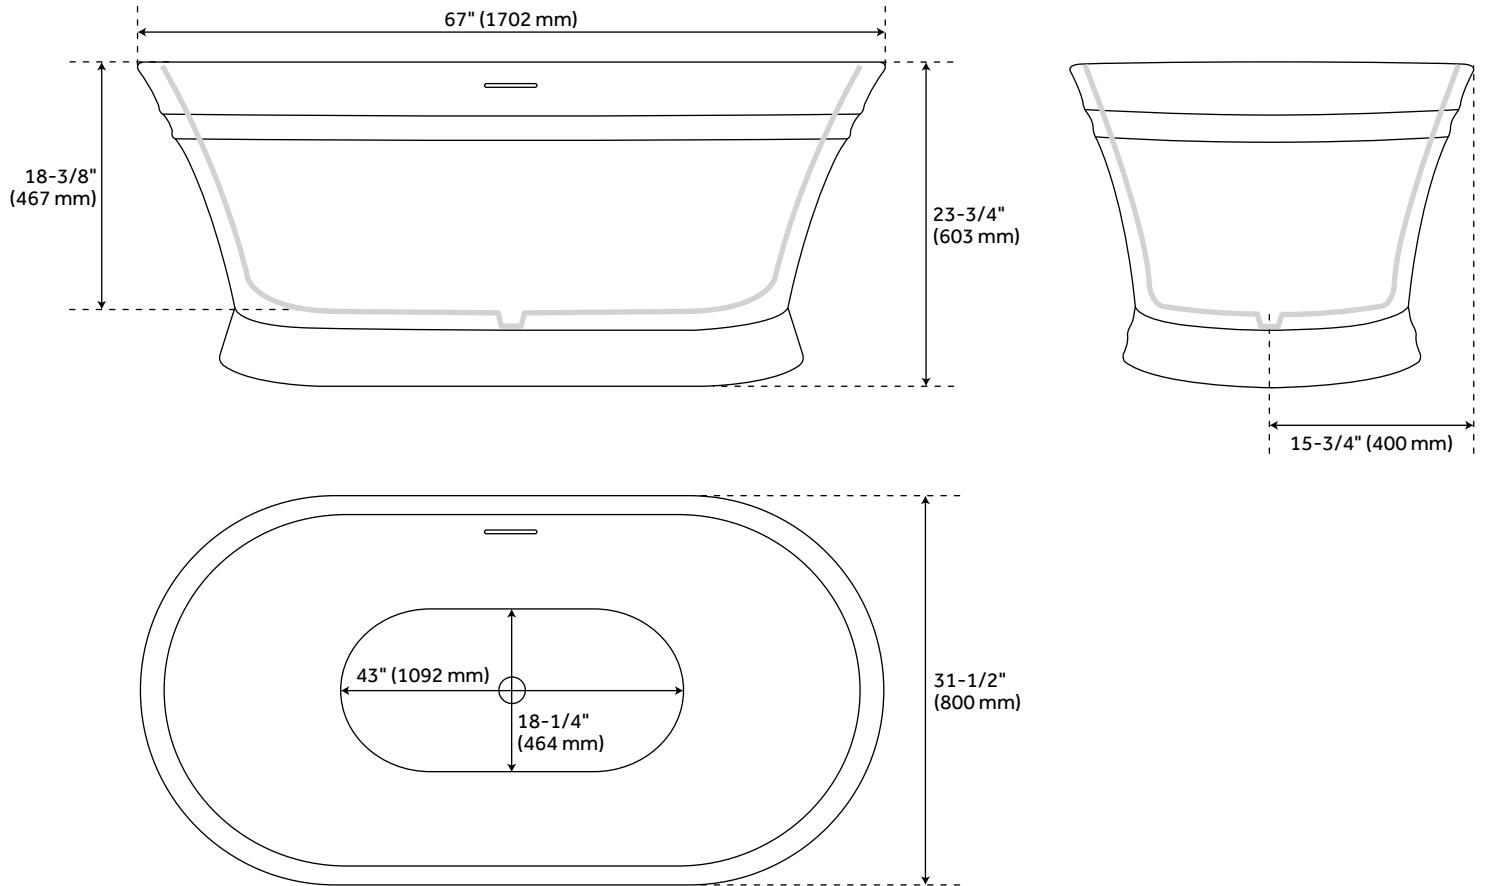

## FEATURES

Design: Modern  
Product Finish: White  
Length: 67"  
Width: 31-1/2"  
Height: 23-3/4"  
Exterior Treatment: Smooth  
Interior Treatment: Smooth  
Drain Included: Yes  
Drain Finish: White  
Faucet Included: No  
Shape: Oval  
Size: 67"  
Tub Overflow: Yes  
Integral Drain & Overflow: Yes  
Tub Material: Acrylic  
Tub Interior Length: 43"  
Tub Interior Width: 18-1/4"  
Tap Deck: No  
Faucet Drillings: No Drillings  
Built-In Adjusters: Yes  
Tub Weight Uncrated (lbs): 100  
Tub Weight Crated (lbs): 210

# 67" ODENWALD ACRYLIC FREESTANDING TUB

SKU: 953449

All dimensions and specifications are nominal and may vary. Use actual products for accuracy in critical situations.