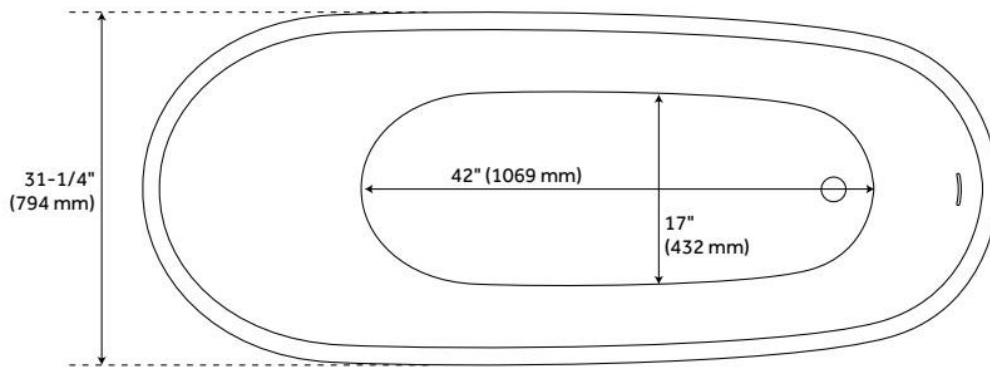

67" SAUNDERS ACRYLIC FREESTANDING TUB

SKU: 930319-67

Code: SH480869, SH474462

REVISED 6/19/2024