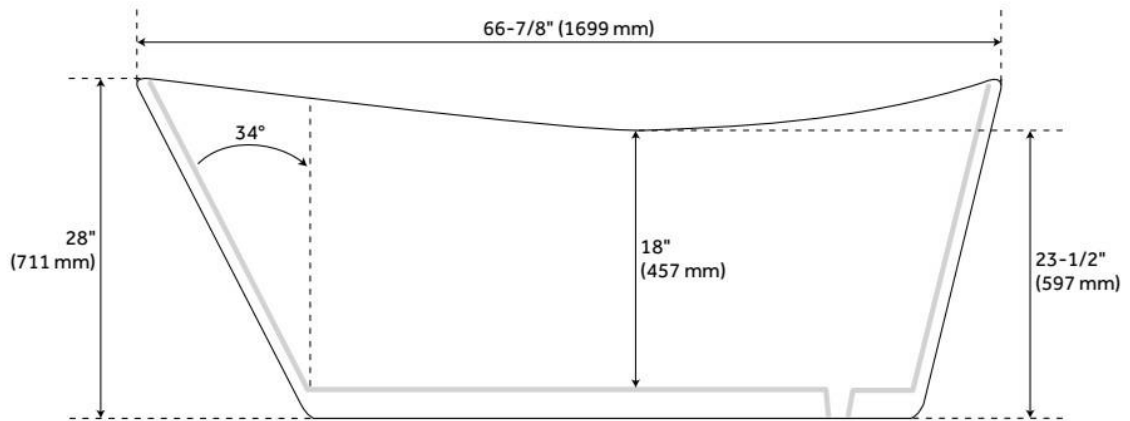

67" SAUNDERS ACRYLIC FREESTANDING TUB

SKU: 930319-67

Code: SH480869, SH474462

REVISED 6/19/2024