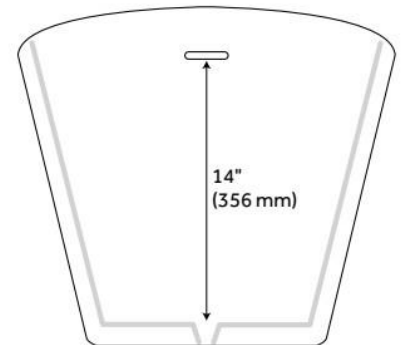

67" SAUNDERS ACRYLIC FREESTANDING TUB

SKU: 930319-67

Code: SH480869, SH474462

REVISED 6/19/2024