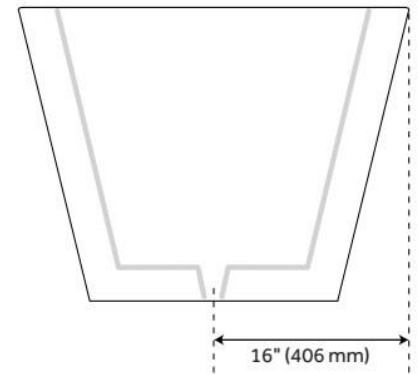

59" EATON ACRYLIC FREESTANDING AIR TUB WITH FOAM

SKU: 480897
Code: SH480897

REVISED 8/21/2024