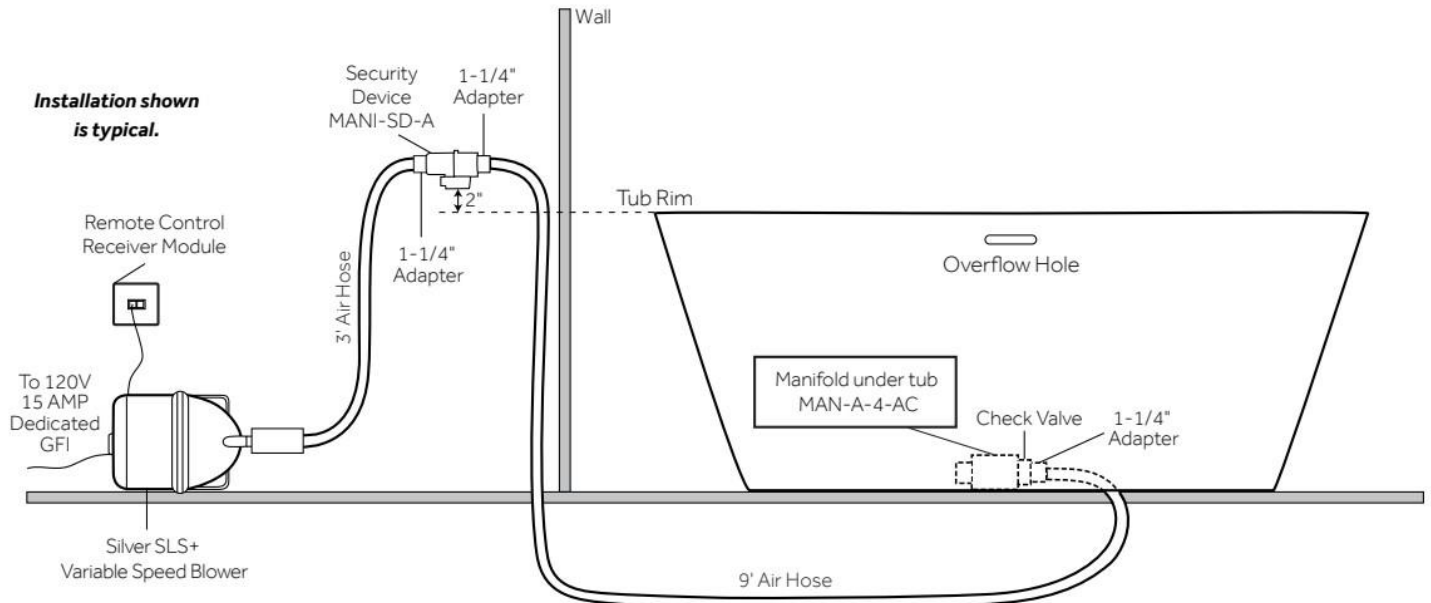

ASME A112.19.7/CSA B45.10, Massachusetts Accepted, LISTED ID: SH112123FAWH

ADDITIONAL FEATURES

- All dimensions are ($\pm 1/2$ ").
- Formed of two acrylic sheets with foam insulation.
- Foam Insulation increases heat retention and prevents condensation due to water and air temperature fluctuations.
- Optional Quick Connect Drop-In Drain Kit Includes:
 - Floor Plate, 1-1/2" PVC Pipe, 2" x 1-1/2" Trap Adapters, 1 Brass Threaded, 1 Brass Unthreaded Tailpiece and Plug.
 - Installs above your subfloor, but underneath your cement floor or tile, so you do not need access below the fixture.

INSTALLATION

Install blower behind a wall (with an access panel) or in a closet. Blower can also be installed under floor. Ensure the security device, MANI-DS-A, is at least:

- 2" Above the tub rim

Security device and hose can be mounted in wall

REMOTE CONTROL

- CG+/RTC-SENSOR-WP
- 12 – 15 YEAR BATTERY LIFE

INSIDE OF BATH

- (12) MAXI AIR JETS WITH 24 OPENINGS

ELBOWS FOR AIR JETS

TEES FOR AIR JETS

REVISED 8/21/2024