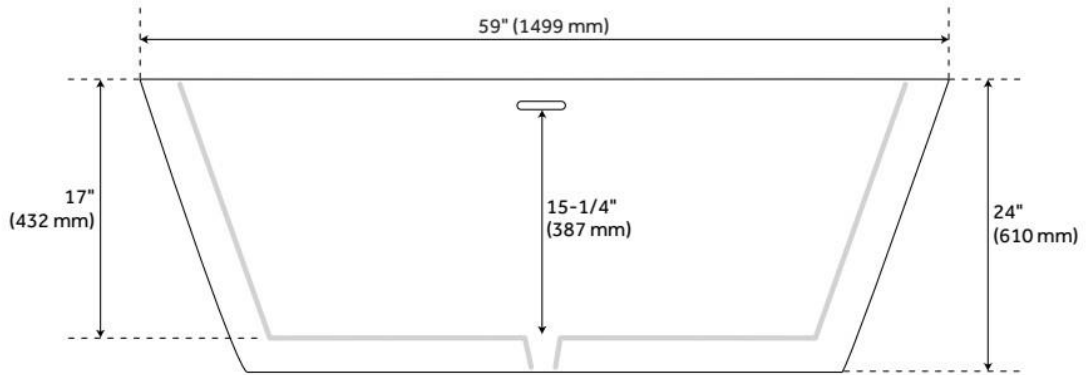

59" EATON ACRYLIC FREESTANDING AIR TUB WITH FOAM

SKU: 480897
Code: SH480897

REVISED 8/21/2024