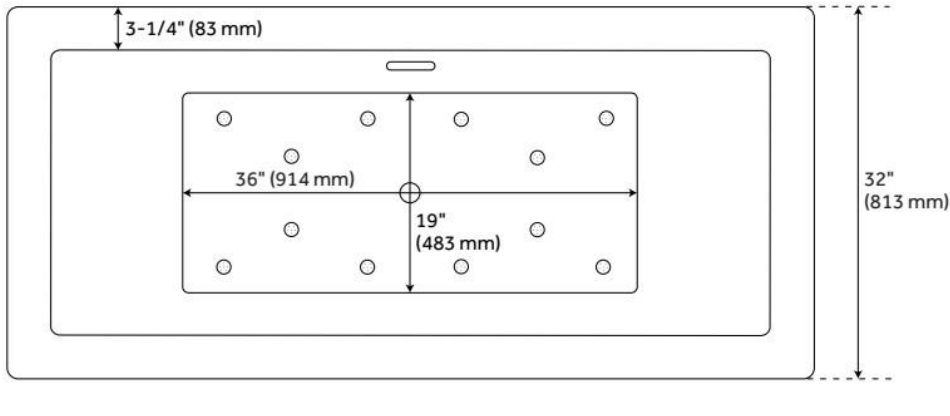

59" EATON ACRYLIC FREESTANDING AIR TUB WITH FOAM

SKU: 480897
Code: SH480897

REVISED 8/21/2024