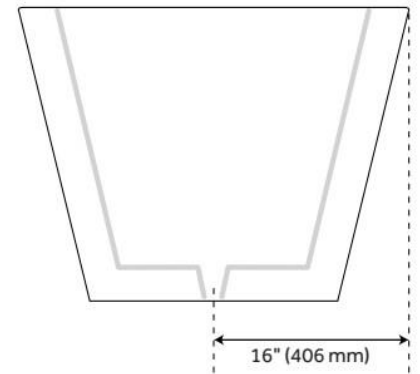

59" EATON ACRYLIC FREESTANDING AIR TUB WITH FOAM

SKU: 480897
Code: SH480897

REVISED 6/25/2024