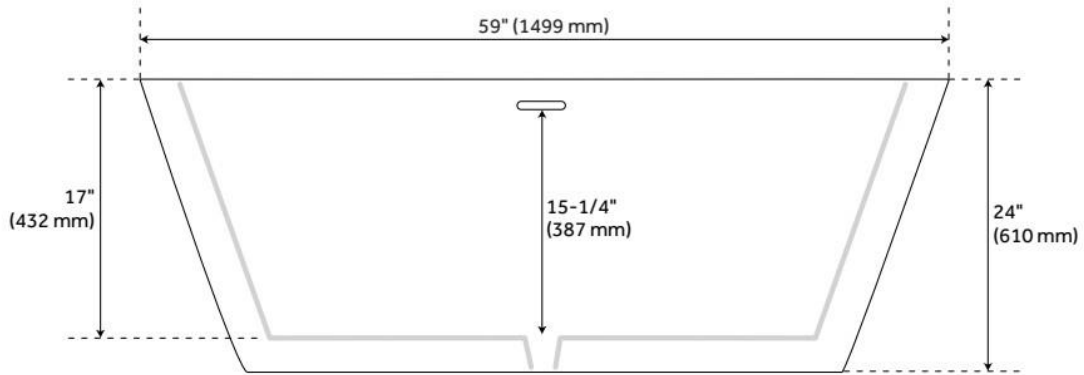

59" EATON ACRYLIC FREESTANDING AIR TUB WITH FOAM

SKU: 480897
Code: SH480897

REVISED 6/25/2024