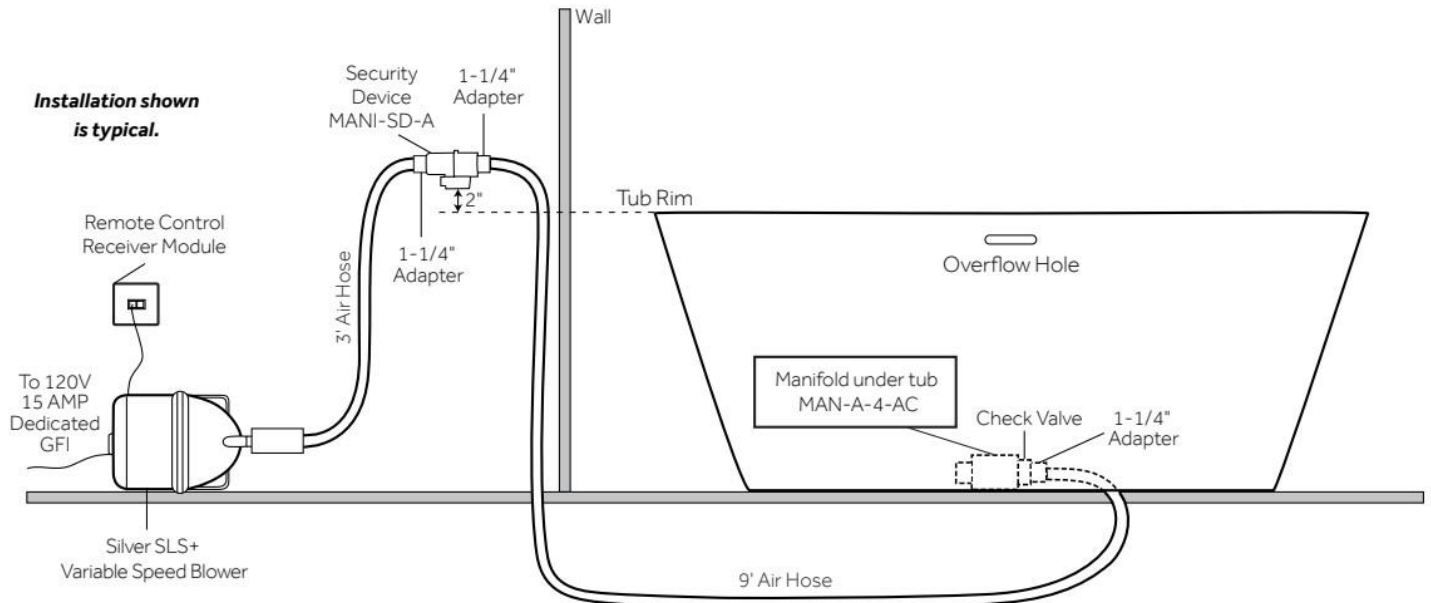

ASME A112.19.7/CSA B45.10, Massachusetts Accepted, LISTED ID: SH112123FAWH

ADDITIONAL FEATURES

- All dimensions are ($\pm 1/2$ ").
- Formed of two acrylic sheets with foam insulation.
- Foam Insulation increases heat retention and prevents condensation due to water and air temperature fluctuations.
- Optional Quick Connect Drop-In Drain Kit Includes:
 - Floor Plate, 1-1/2" PVC Pipe, 2" x 1-1/2" Trap Adapters, 1 Brass Threaded, 1 Brass Unthreaded Tailpiece and Plug.
 - Installs above your subfloor, but underneath your cement floor or tile, so you do not need access below the fixture.

INSTALLATION

Install blower behind a wall (with an access panel) or in a closet. Blower can also be installed under floor. Ensure the security device, MANI-DS-A, is at least:

- 2" Above the tub rim

Security device and hose can be mounted in wall

REMOTE CONTROL

- CG+/RTC-SENSOR-WP
- 12 – 15 YEAR BATTERY LIFE

INSIDE OF BATH

- (12) MAXI AIR JETS WITH 24 OPENINGS

ELBOWS FOR AIR JETS

TEES FOR AIR JETS

REVISED 6/25/2024