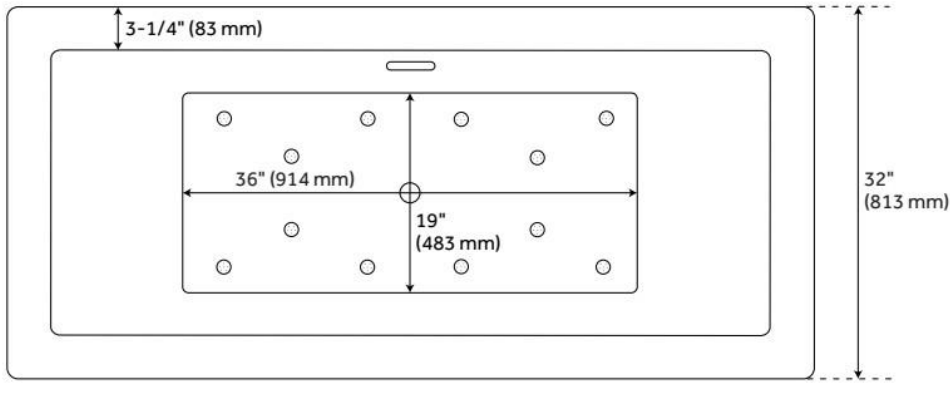

59" EATON ACRYLIC FREESTANDING AIR TUB WITH FOAM

SKU: 480897
Code: SH480897

REVISED 6/25/2024