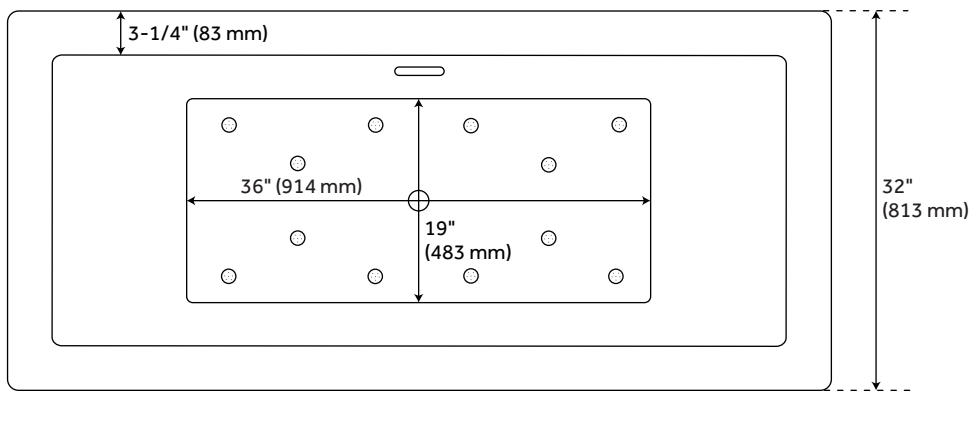

59" EATON ACRYLIC FREESTANDING AIR TUB

All dimensions and specifications are nominal and may vary. Use actual products for accuracy in critical situations.