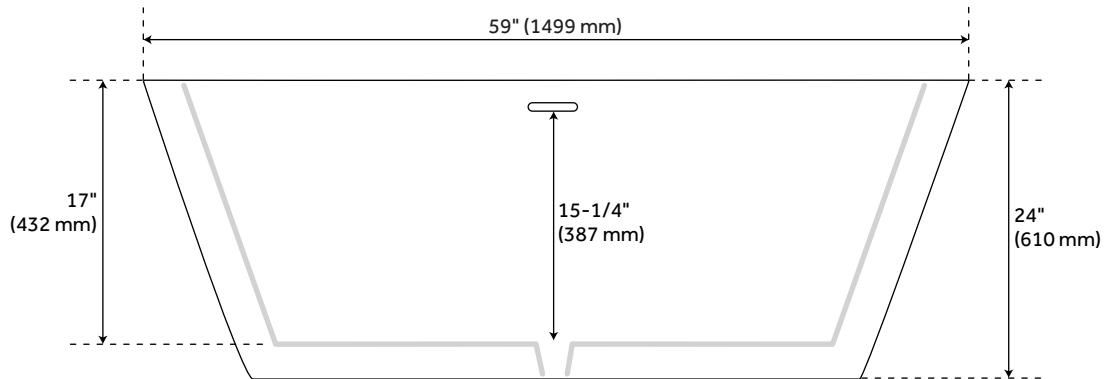

59" EATON ACRYLIC FREESTANDING AIR TUB WITH FOAM

SKU: 480897
Code: SH480897

ASME A112.19.7/CSA B45.10
Massachusetts Accepted
LISTED ID: SH112123FAWH

FEATURES

Installation Type: Freestanding
Features: Integral Drain & Overflow
Design: Modern
Product Finish: White
Material: Acrylic
Length: 59"
Width: 32"
Height: 24"
Water Depth To Overflow: 15-1/4"
Exterior Treatment: Smooth
Interior Treatment: Smooth
Drain Included: Yes
Drain Finish: White
Faucet Included: No
Remote Included: Yes
Tub Overflow: Yes
Integral Drain & Overflow: Yes
Tub Material: Acrylic
Tub Interior Length: 36"
Tub Interior Width: 19"
Tap Deck: No
Faucet Drillings: No Drillings
Water Capacity (Gallons): 46
Built-In Adjusters: Yes
Tub Weight Uncrated (lbs): 171
Tub Weight Crated (lbs): 326
Blower: Yes
Number of Jets: 12
Jet Color: White
On/Off Switch: No
Weight: 235.44

REVISED 3/26/2024

59" EATON ACRYLIC FREESTANDING AIR TUB WITH FOAM

SKU: 480897

Code: SH480897

ADDITIONAL FEATURES

- All dimensions are ($\pm 1/2$ ").
- Formed of two acrylic sheets with foam insulation.
- Foam Insulation increases heat retention and prevents condensation due to water and air temperature fluctuations.
- Optional Quick Connect Drop-In Drain Kit Includes:
 - Floor Plate, 1-1/2" PVC Pipe, 2" x 1-1/2" Trap Adapters, 1 Brass Threaded, 1 Brass Unthreaded Tailpiece and Plug.
 - Installs above your subfloor, but underneath your cement floor or tile, so you do not need access below the fixture.

REVISED 3/26/2024

59" EATON ACRYLIC FREESTANDING AIR TUB

All dimensions and specifications are nominal and may vary. Use actual products for accuracy in critical situations.

59" EATON ACRYLIC FREESTANDING AIR TUB