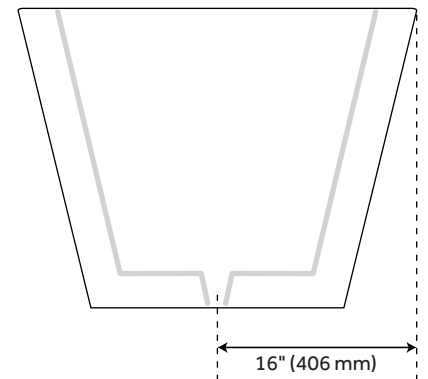

59" EATON ACRYLIC FREESTANDING AIR TUB WITH FOAM

SKU: 480897
Code: SH480897

ASME A112.19.7/CSA B45.10
Massachusetts Accepted
LISTED ID: SH112123FAWH

FEATURES

Installation Type: Freestanding
Features: Integral Drain & Overflow
Design: Modern
Product Finish: White
Material: Acrylic
Length: 59"
Width: 32"
Height: 24"
Water Depth To Overflow: 15-1/4"
Exterior Treatment: Smooth
Interior Treatment: Smooth
Drain Included: Yes
Drain Finish: White
Faucet Included: No
Remote Included: Yes
Tub Overflow: Yes
Integral Drain & Overflow: Yes
Tub Material: Acrylic
Tub Interior Length: 36"
Tub Interior Width: 19"
Tap Deck: No
Faucet Drillings: No Drillings
Water Capacity (Gallons): 46
Built-In Adjusters: Yes
Tub Weight Uncrated (lbs): 171
Tub Weight Crated (lbs): 326
Blower: Yes
Number of Jets: 12
Jet Color: White
On/Off Switch: No
Weight: 235.44

REVISED 3/26/2024

59" EATON ACRYLIC FREESTANDING AIR TUB WITH FOAM

SKU: 480897

Code: SH480897

ADDITIONAL FEATURES

- All dimensions are ($\pm 1/2$ ").
- Formed of two acrylic sheets with foam insulation.
- Foam Insulation increases heat retention and prevents condensation due to water and air temperature fluctuations.
- Optional Quick Connect Drop-In Drain Kit Includes:
 - Floor Plate, 1-1/2" PVC Pipe, 2" x 1-1/2" Trap Adapters, 1 Brass Threaded, 1 Brass Unthreaded Tailpiece and Plug.
 - Installs above your subfloor, but underneath your cement floor or tile, so you do not need access below the fixture.

REVISED 3/26/2024

59" EATON ACRYLIC FREESTANDING AIR TUB

All dimensions and specifications are nominal and may vary. Use actual products for accuracy in critical situations.

59" EATON ACRYLIC FREESTANDING AIR TUB