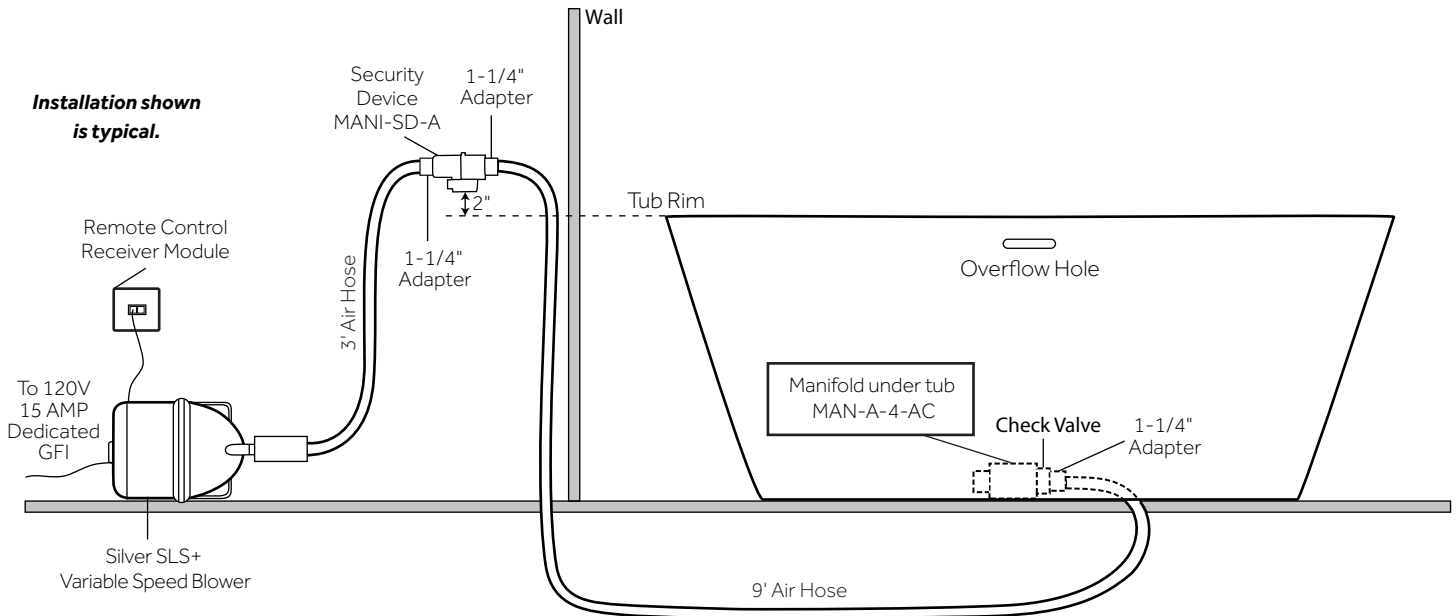

59" EATON ACRYLIC FREESTANDING AIR TUB

COMPONENTS LIST

- BM-TWP BALL CHECK VALVE JETS
- MANI-SD-A SECURITY DEVICE
- MAN-A-4-AC MANIFOLD
- SILVER SLS+ VARIABLE SPEED BLOWER

INSTALLATION

Install blower behind a wall (with an access panel) or in a closet. Blower can also be installed under floor. Ensure the security device, MANI-DS-A, is at least:

- 2" Above the tub rim

Security device and hose can be mounted in wall

REMOTE CONTROL

- CG+/RTC-SENSOR-WP
- 12 – 15 YEAR BATTERY LIFE

INSIDE OF BATH

- (12) MAXI AIR JETS WITH 24 OPENINGS

All dimensions and specifications are nominal and may vary. Use actual products for accuracy in critical situations.