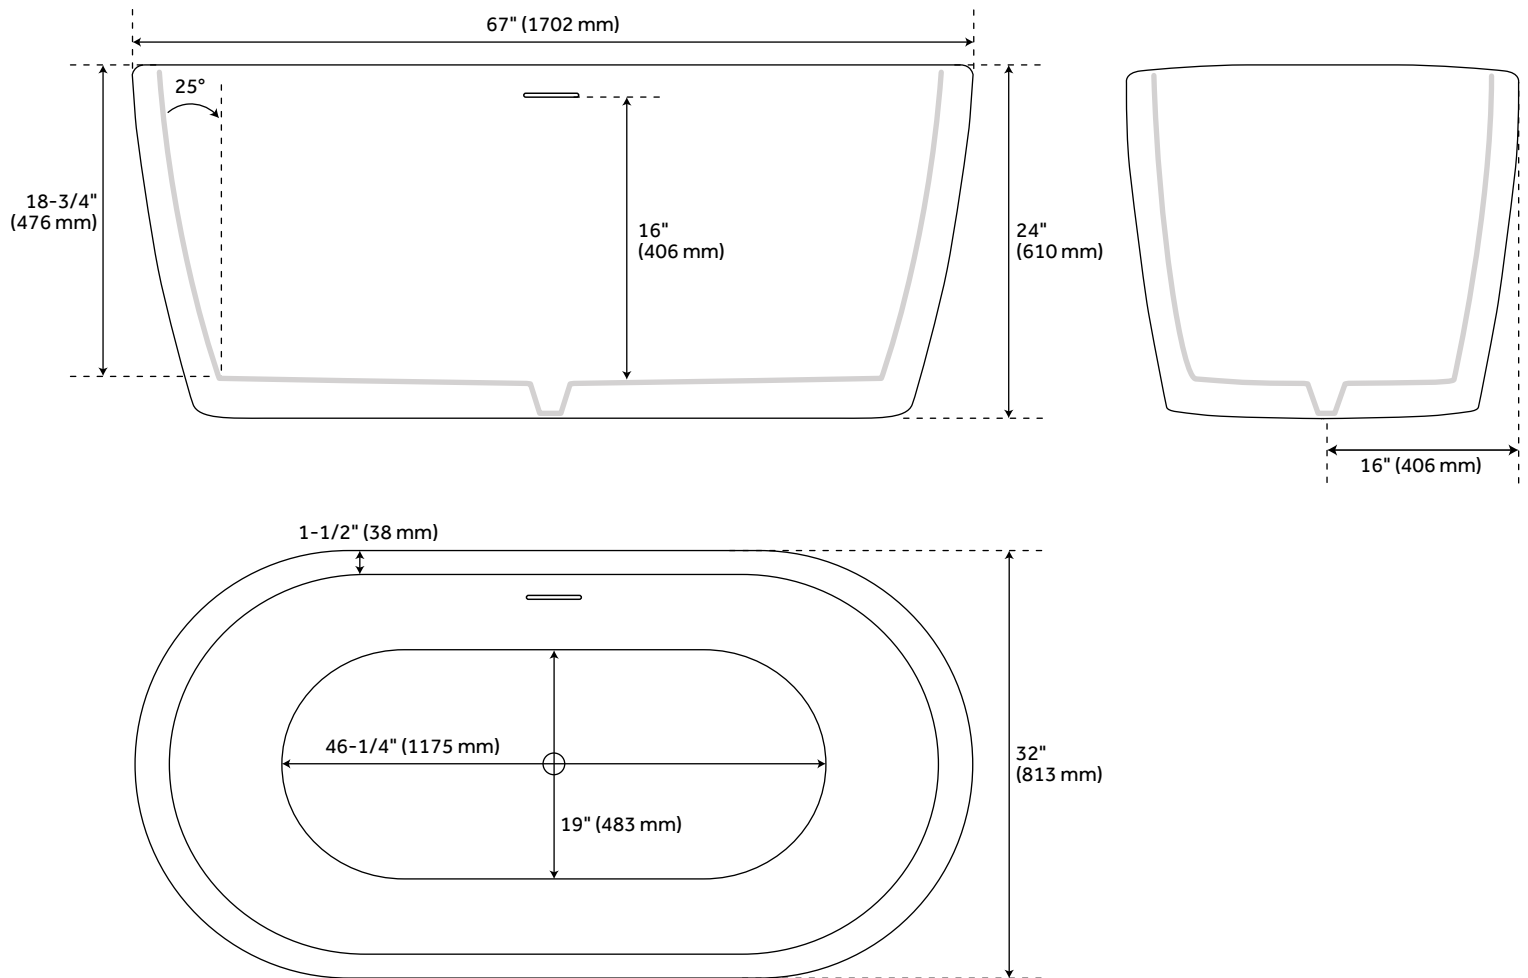

67" EDEN BLACK ACRYLIC FREESTANDING TUB

SKU: 920424-67

CODES/STANDARDS

IAPMO

CSA B45.5/IAPMO Z124

FEATURES

Design: Modern
Product Finish: White
Length: 67"
Width: 32"
Height: 24"
Water Depth To Overflow: 16"
Exterior Treatment: Smooth
Interior Treatment: Smooth
Drain Included: Yes
Drain Finish: White
Faucet Included: No
Shape: Oval
Size: 67"
Tub Overflow: Yes
Integral Drain & Overflow: Yes
Tub Material: Acrylic
Tub Interior Length: 46-1/4"
Tub Interior Width: 19"
Tap Deck: No
Faucet Drillings: No Drillings
Built-In Adjusters: Yes
Tub Weight Uncrated (lbs): 122
Tub Weight Crated (lbs): 232

Code:
REVISED 4/18/2022

67" EDEN BLACK ACRYLIC FREESTANDING TUB

SKU: 920424-67

All dimensions and specifications are nominal and may vary. Use actual products for accuracy in critical situations.