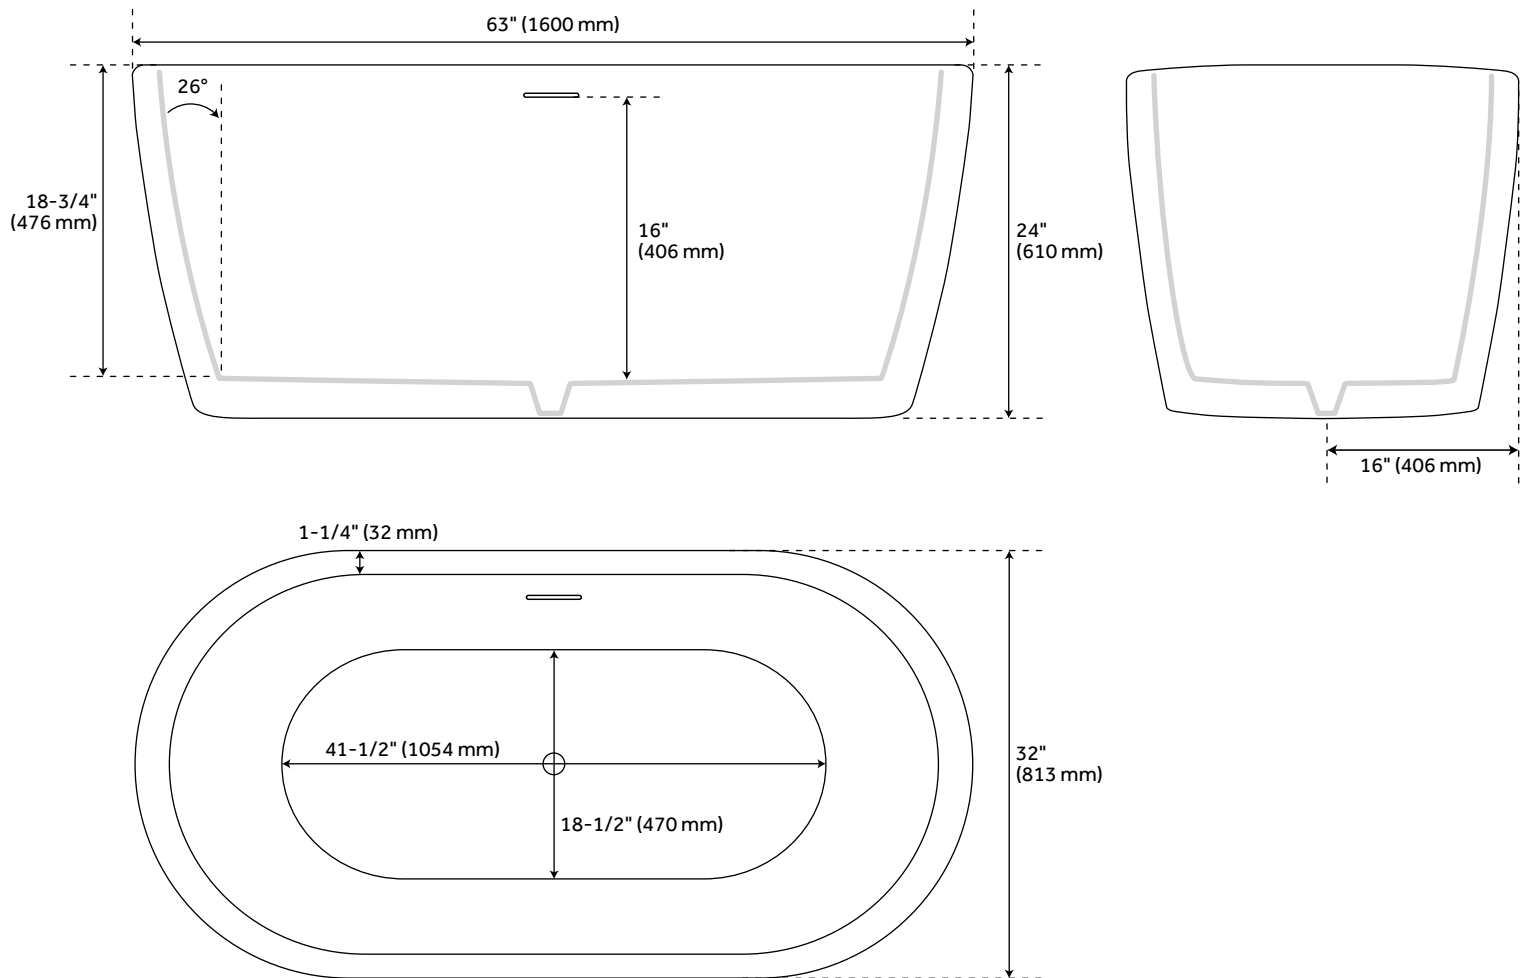

63" EDEN BLACK ACRYLIC FREESTANDING TUB

SKU: 920424-63

CODES/STANDARDS

IAPMO

CSA B45.5/IAPMO Z124

FEATURES

Design: Modern
Length: 63"
Width: 32"
Height: 24"
Water Depth To Overflow: 16"
Exterior Treatment: Smooth
Interior Treatment: Smooth
Drain Included: Yes
Drain Finish: White
Faucet Included: No
Shape: Oval
Size: 63"
Tub Overflow: Yes
Integral Drain & Overflow: Yes
Tub Material: Acrylic
Tub Interior Length: 41-1/2"
Tap Deck: No
Faucet Drillings: No Drillings
Built-In Adjusters: Yes
Tub Weight Uncrated (lbs): 106

Code:
REVISED 4/18/2022

63" EDEN BLACK ACRYLIC FREESTANDING TUB

SKU: 920424-63

All dimensions and specifications are nominal and may vary. Use actual products for accuracy in critical situations.