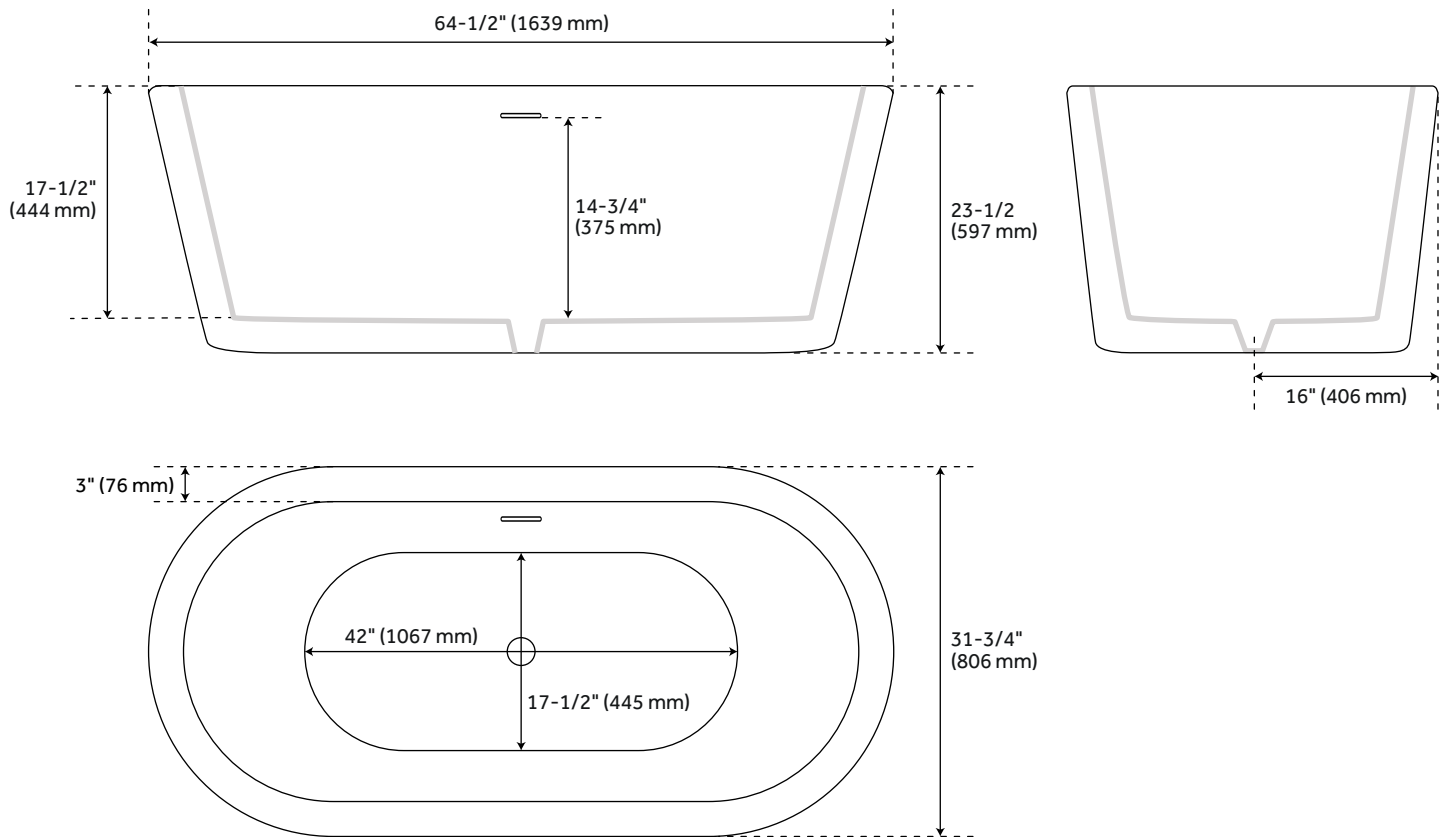

65" LEITH ACRYLIC FREESTANDING TUB

SKU: 920161-65

CODES/STANDARDS

IAPMO

CSA B45.5/IAPMO Z124

FEATURES

Design: Modern
Product Finish: White
Length: 64-1/2"
Width: 31-3/4"
Height: 23-1/2"
Water Depth To Overflow: 14-3/4"
Exterior Treatment: Smooth
Interior Treatment: Smooth
Drain Included: Yes
Drain Finish: White
Faucet Included: No
Shape: Oval
Size: 65"
Tub Overflow: Yes
Integral Drain & Overflow: Yes
Tub Material: Acrylic
Tub Interior Length: 42"
Tub Interior Width: 17-1/2"
Tap Deck: No
Faucet Drillings: No Drillings
Built-In Adjusters: Yes
Tub Weight Uncrated (lbs): 120
Tub Weight Crated (lbs): 230

Code:
REVISED 4/18/2022

65" LEITH ACRYLIC FREESTANDING TUB

SKU: 920161-65

All dimensions and specifications are nominal and may vary. Use actual products for accuracy in critical situations.