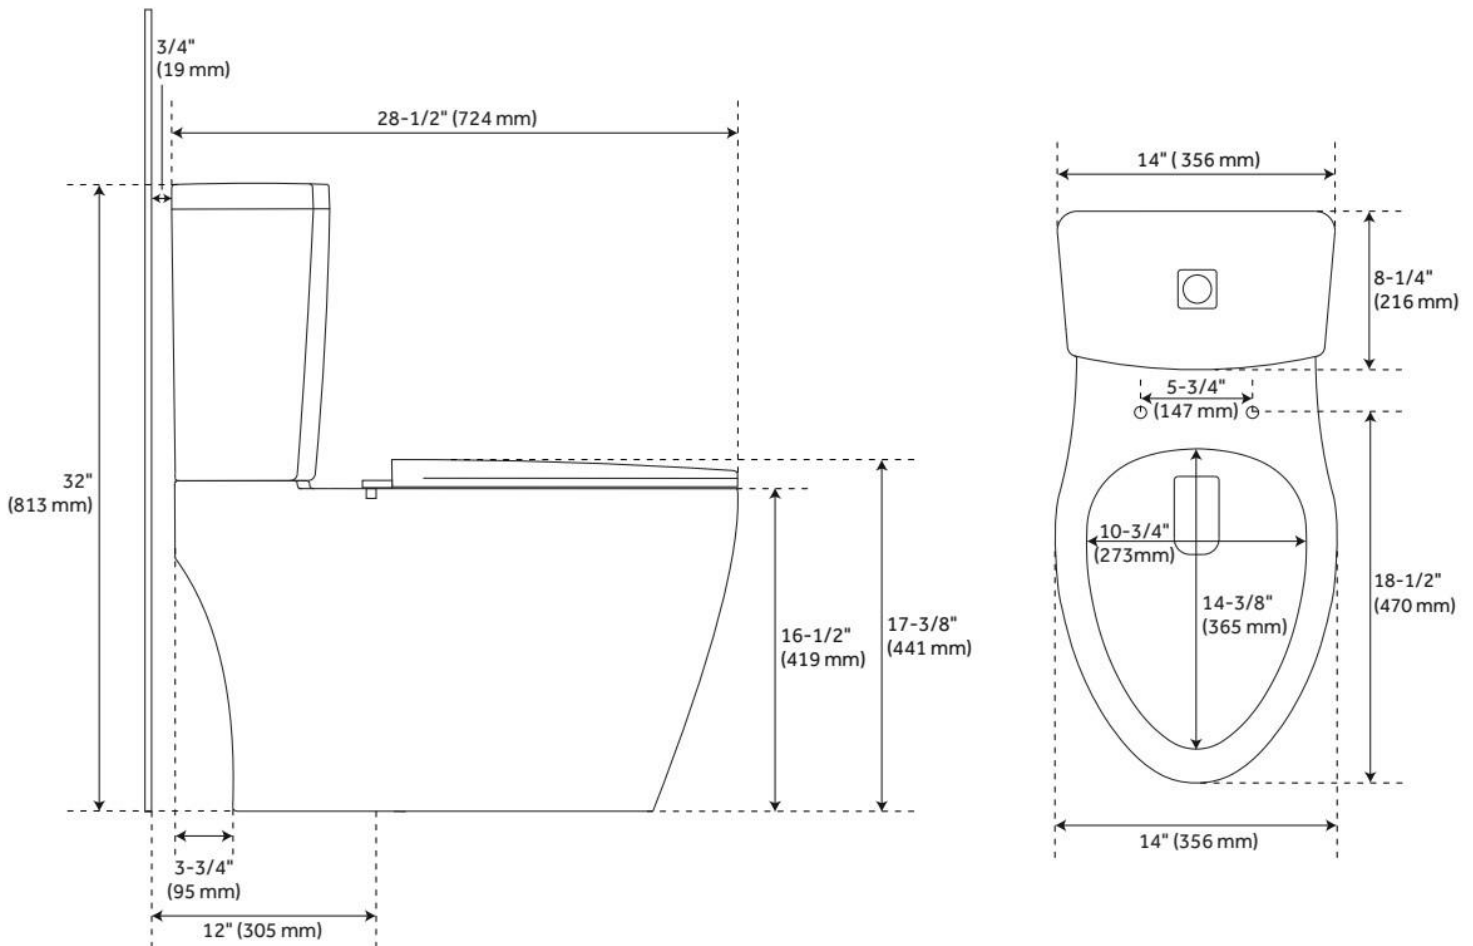

GRAYVIK ELONGATED TWO-PIECE TOILET

SKU: 946603

Code: SHGV200, SHGV240S, SHTSHEC2000, SHBDS300

REVISED 7/17/2024