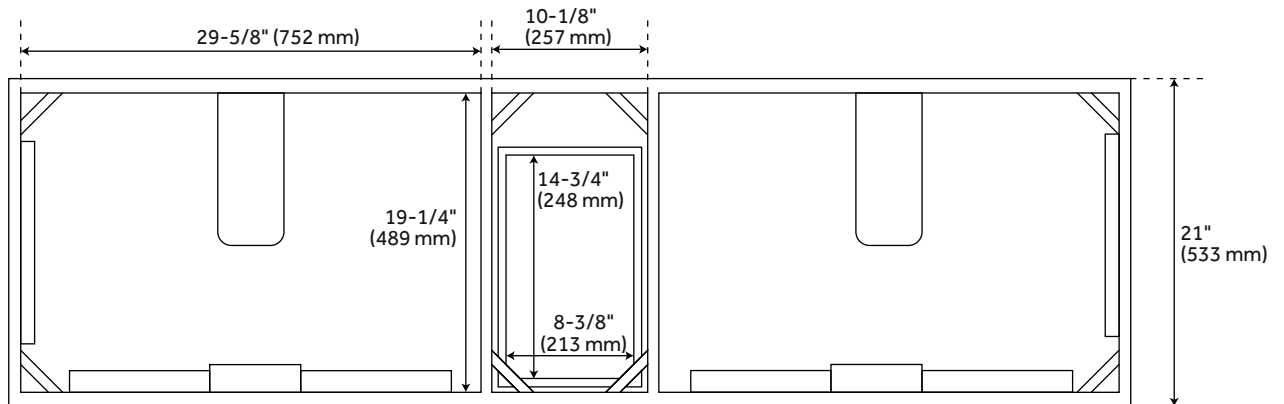

72" DEVORA DOUBLE CONSOLE VANITY - PORT GRAY

SKU: 482231

All dimensions and specifications are nominal and may vary. Use actual products for accuracy in critical situations.