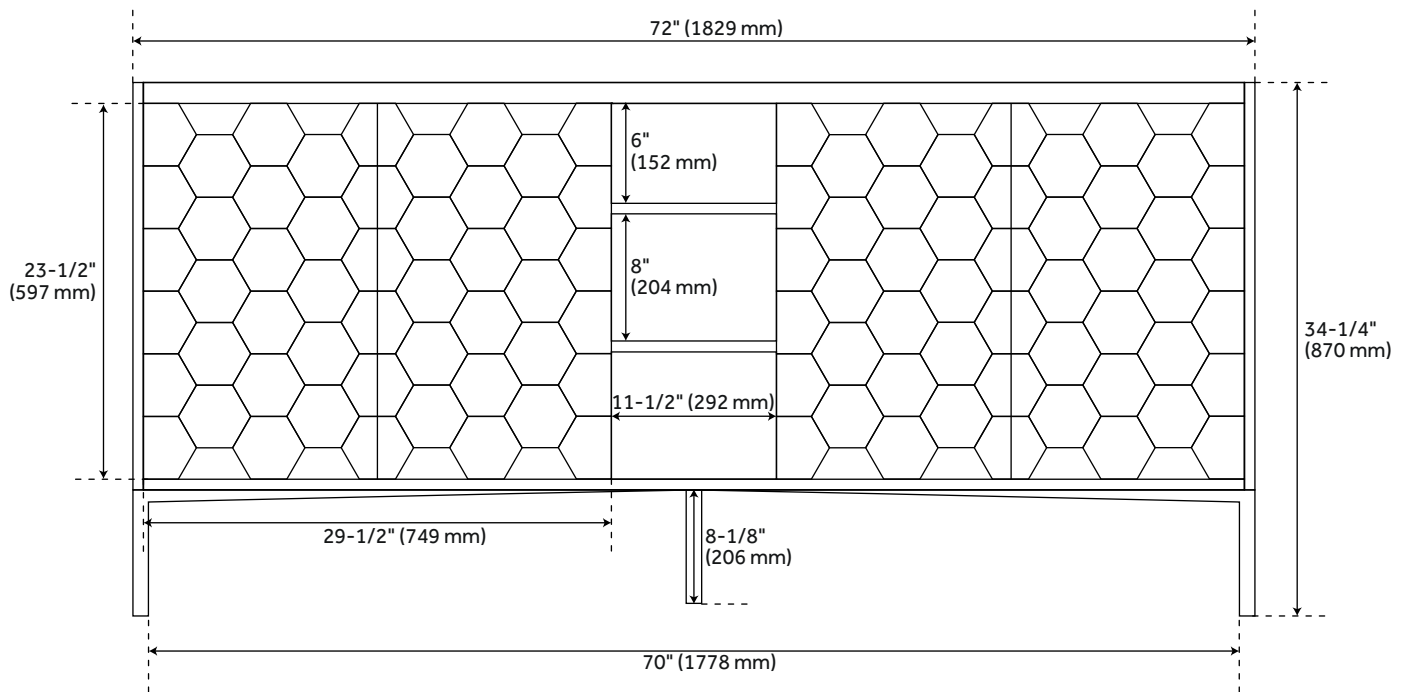

72" DEVORA DOUBLE CONSOLE VANITY - PORT GRAY

SKU: 482231

All dimensions and specifications are nominal and may vary. Use actual products for accuracy in critical situations.