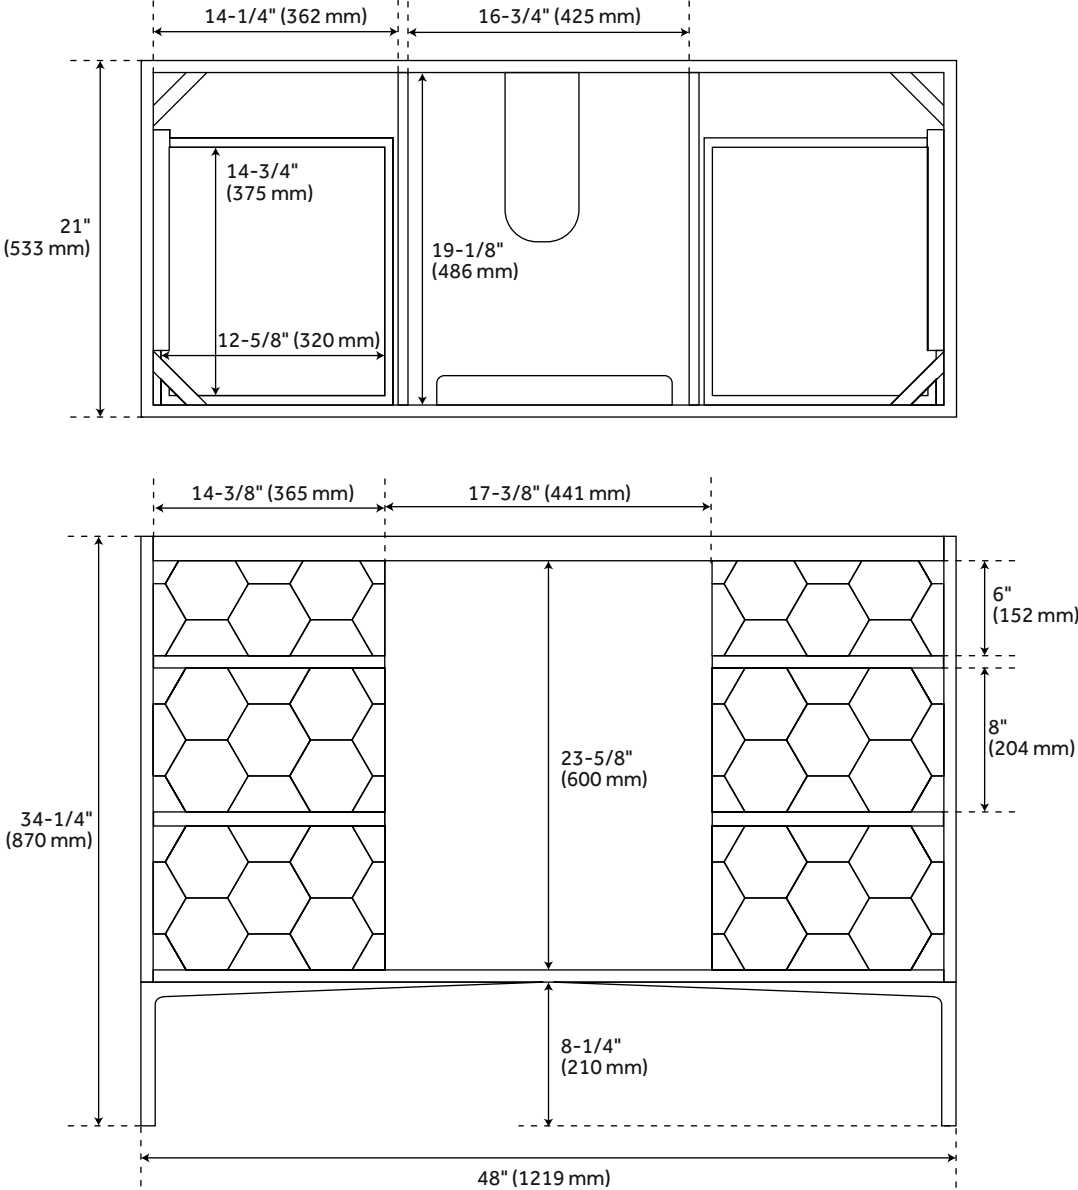

48" DEVORA CONSOLE VANITY WITH RECTANGULAR UNDERMOUNT SINK - PORT

SKU: 953141-48-RUMB

CODES/STANDARDS

FEATURES

Installation Type: Freestanding
Features: Soft-Close Hinges; Matching Mirror
Product Finish: Port Gray
Material: Wood
Number of Doors: 1
Number of Drawers: 6
Width: 48"
Height: 34-1/4"
Depth: 21"
Assembly Required: No
Number of Shelves: 1
Dovetail Drawers: Yes
Number of Basins: 1
Sink Installation: Undermount - Rectangle
Fits Drain Hole Size: 1-1/2"
Faucet Included: No
Sink Material: Porcelain
Vanity Top Thickness: 3cm
Size: 48"
Built-In Adjusters: Yes
Sink Included: Optional
Sink Color: White
Vanity Top Included: Optional
Vanity Top Depth: 22"
Vanity Top Width: 49"
Mirror Included: No

Code:
REVISED 3/29/2022

48" DEVORA CONSOLE VANITY - PORT GRAY

SKU: 482229

All dimensions and specifications are nominal and may vary. Use actual products for accuracy in critical situations.