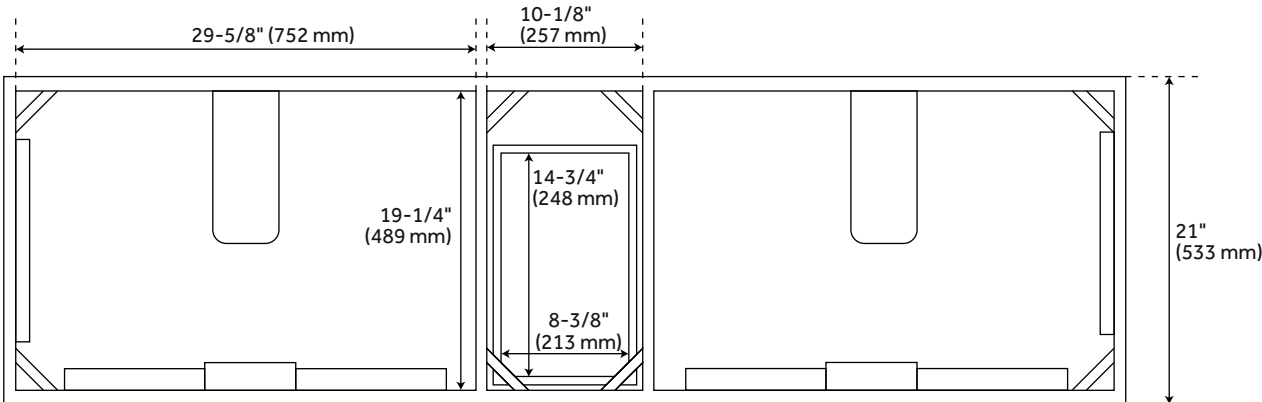

72" DEVORA DOUBLE CONSOLE VANITY WITH UNDERMOUNT SINKS - AGED AUBURN

SKU: 953140-72-UM

CODES/STANDARDS

FEATURES

Installation Type: Freestanding
Features: Soft-Close Hinges; Matching Mirror
Product Finish: Aged Auburn
Material: Wood
Number of Doors: 4
Number of Drawers: 3
Width: 72"
Height: 34-1/4"
Depth: 21"
Assembly Required: No
Number of Shelves: 2
Dovetail Drawers: Yes
Number of Basins: 2
Sink Installation: Undermount - Oval
Fits Drain Hole Size: 1-1/2"
Faucet Included: No
Sink Material: Porcelain
Vanity Top Thickness: 3cm
Size: 72"
Built-In Adjusters: Yes
Sink Included: Optional
Sink Color: White
Basin Overflow: Yes
Vanity Top Included: Optional
Vanity Top Depth: 22"
Vanity Top Width: 73"
Mirror Included: No

Code:
REVISED 3/29/2022

72" DEVORA DOUBLE CONSOLE VANITY - AGED AUBURN

SKU: 482230

All dimensions and specifications are nominal and may vary. Use actual products for accuracy in critical situations.