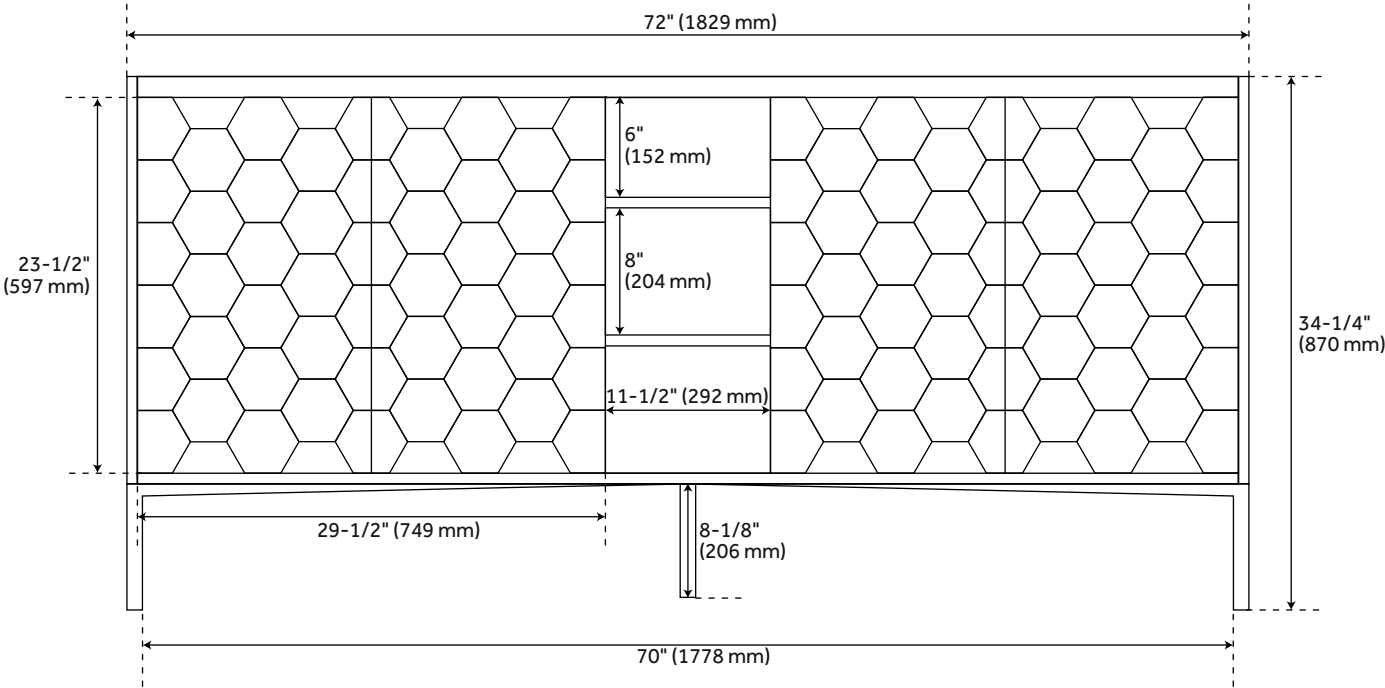

72" DEVORA DOUBLE CONSOLE VANITY WITH UNDERMOUNT SINKS - AGED AUBURN

SKU: 953140-72-UM

CODES/STANDARDS

FEATURES

Installation Type: Freestanding
Features: Soft-Close Hinges; Matching Mirror
Product Finish: Aged Auburn
Material: Wood
Number of Doors: 4
Number of Drawers: 3
Width: 72"
Height: 34-1/4"
Depth: 21"
Assembly Required: No
Number of Shelves: 2
Dovetail Drawers: Yes
Number of Basins: 2
Sink Installation: Undermount - Oval
Fits Drain Hole Size: 1-1/2"
Faucet Included: No
Sink Material: Porcelain
Vanity Top Thickness: 3cm
Size: 72"
Built-In Adjusters: Yes
Sink Included: Optional
Sink Color: White
Basin Overflow: Yes
Vanity Top Included: Optional
Vanity Top Depth: 22"
Vanity Top Width: 73"
Mirror Included: No

Code:
REVISED 3/29/2022

72" DEVORA DOUBLE CONSOLE VANITY - AGED AUBURN

SKU: 482230

All dimensions and specifications are nominal and may vary. Use actual products for accuracy in critical situations.