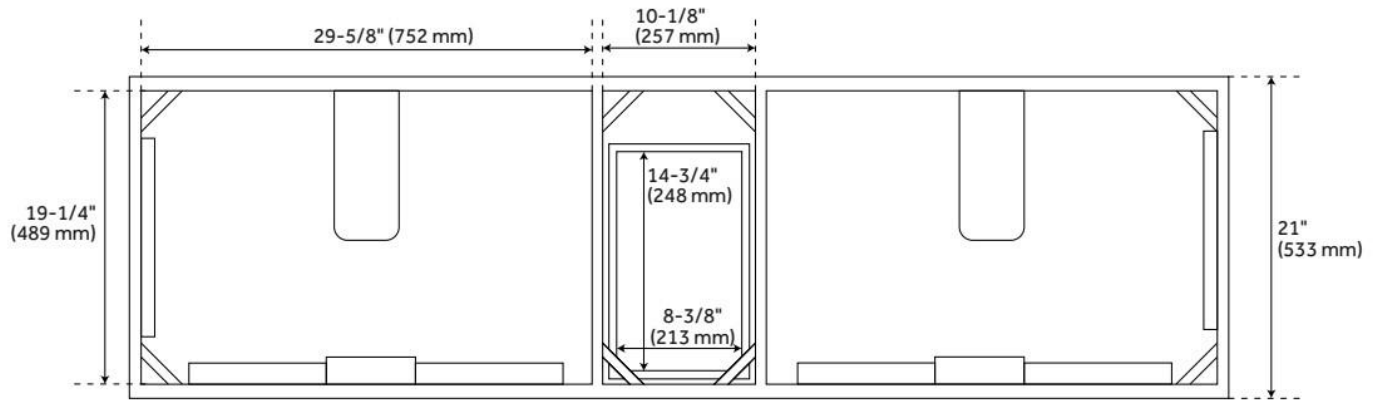

72" DEVORA DOUBLE CONSOLE VANITY WITH RECTANGULAR UNDERMOUNT SINKS - AGED AUBURN

SKU: 953140-72-RUMB

Code: SH482359, SH482360, SH482361, SH482362, SH482363, SH482364, SH482365, SH482366, SH482367, SH482368

REVISED 8/12/2024