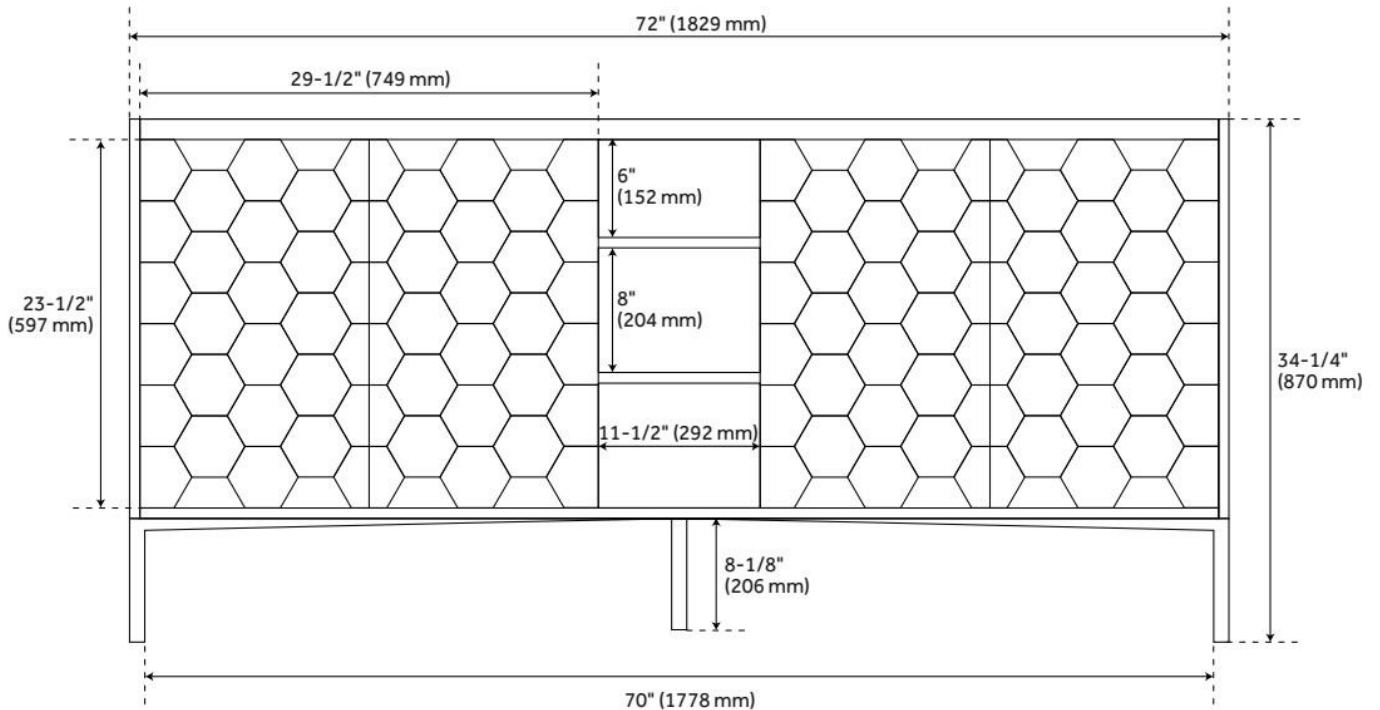

72" DEVORA DOUBLE CONSOLE VANITY WITH RECTANGULAR UNDERMOUNT SINKS - AGED AUBURN

SKU: 953140-72-RUMB

Code: SH482359, SH482360, SH482361, SH482362, SH482363, SH482364, SH482365, SH482366, SH482367, SH482368

FEATURES

Material: Wood
Product Finish: Aged Auburn
Number of Doors: 4
Number of Drawers: 3
Soft-Close Hinges: Yes
Soft-Close Slides: Yes
Dovetail Drawers: Yes
Built-In Adjusters: Yes

LISTED ID: 506897

ADDITIONAL FEATURES

- Includes a matching backsplash and a pair of white porcelain sinks.
- Granite is A-grade. Polished Carrara Marble is sourced from Italy.
- Each stone top is carved from a single piece of stone and will feature natural variations.
- All dimensions are ($\pm 1/2$ ").
- [Wood finish samples available.](#)

REVISED 8/12/2024

72" DEVORA DOUBLE CONSOLE VANITY WITH RECTANGULAR UNDERMOUNT SINKS - AGED AUBURN

SKU: 953140-72-RUMB

Code: SH482359, SH482360, SH482361, SH482362, SH482363, SH482364, SH482365, SH482366, SH482367, SH482368