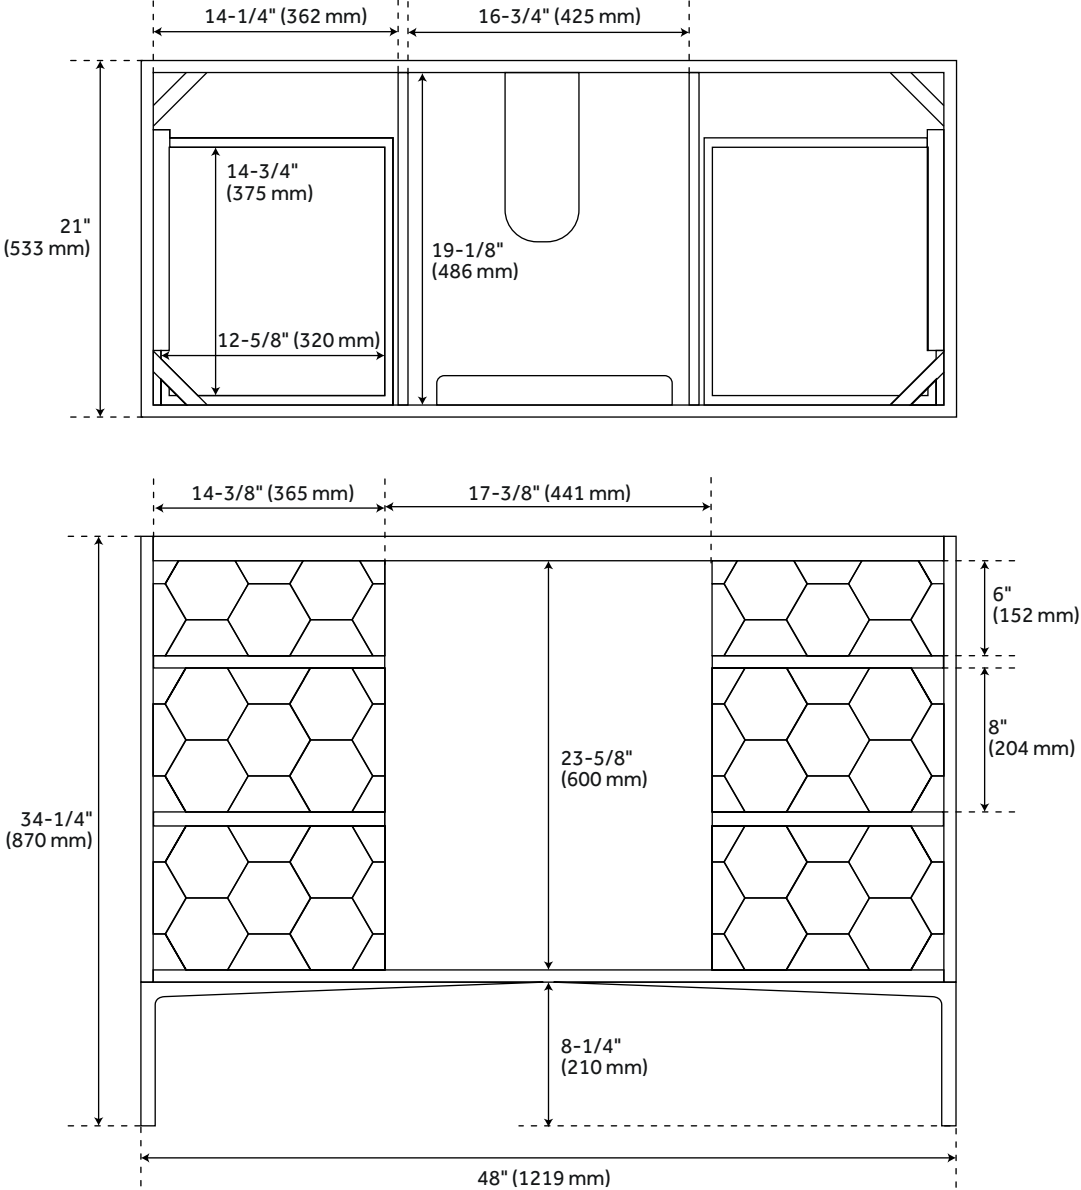

48" DEVORA CONSOLE VANITY WITH RECT UNDERMOUNT SINK - AGED AUBURN

SKU: 953140-48-RUMB

CODES/STANDARDS

FEATURES

Installation Type: Freestanding
Features: Soft-Close Hinges; Matching Mirror
Product Finish: Aged Auburn
Material: Wood
Number of Doors: 1
Number of Drawers: 6
Width: 48"
Height: 34-1/4"
Depth: 21"
Assembly Required: No
Number of Shelves: 1
Dovetail Drawers: Yes
Number of Basins: 1
Sink Installation: Undermount - Rectangle
Fits Drain Hole Size: 1-1/2"
Faucet Included: No
Sink Material: Porcelain
Vanity Top Thickness: 3cm
Size: 48"
Built-In Adjusters: Yes
Sink Included: Optional
Sink Color: White
Vanity Top Included: Optional
Vanity Top Depth: 22"
Vanity Top Width: 49"
Mirror Included: No

Code:
REVISED 3/29/2022

48" DEVORA CONSOLE VANITY - AGED AUBURN

SKU: 482228

All dimensions and specifications are nominal and may vary. Use actual products for accuracy in critical situations.