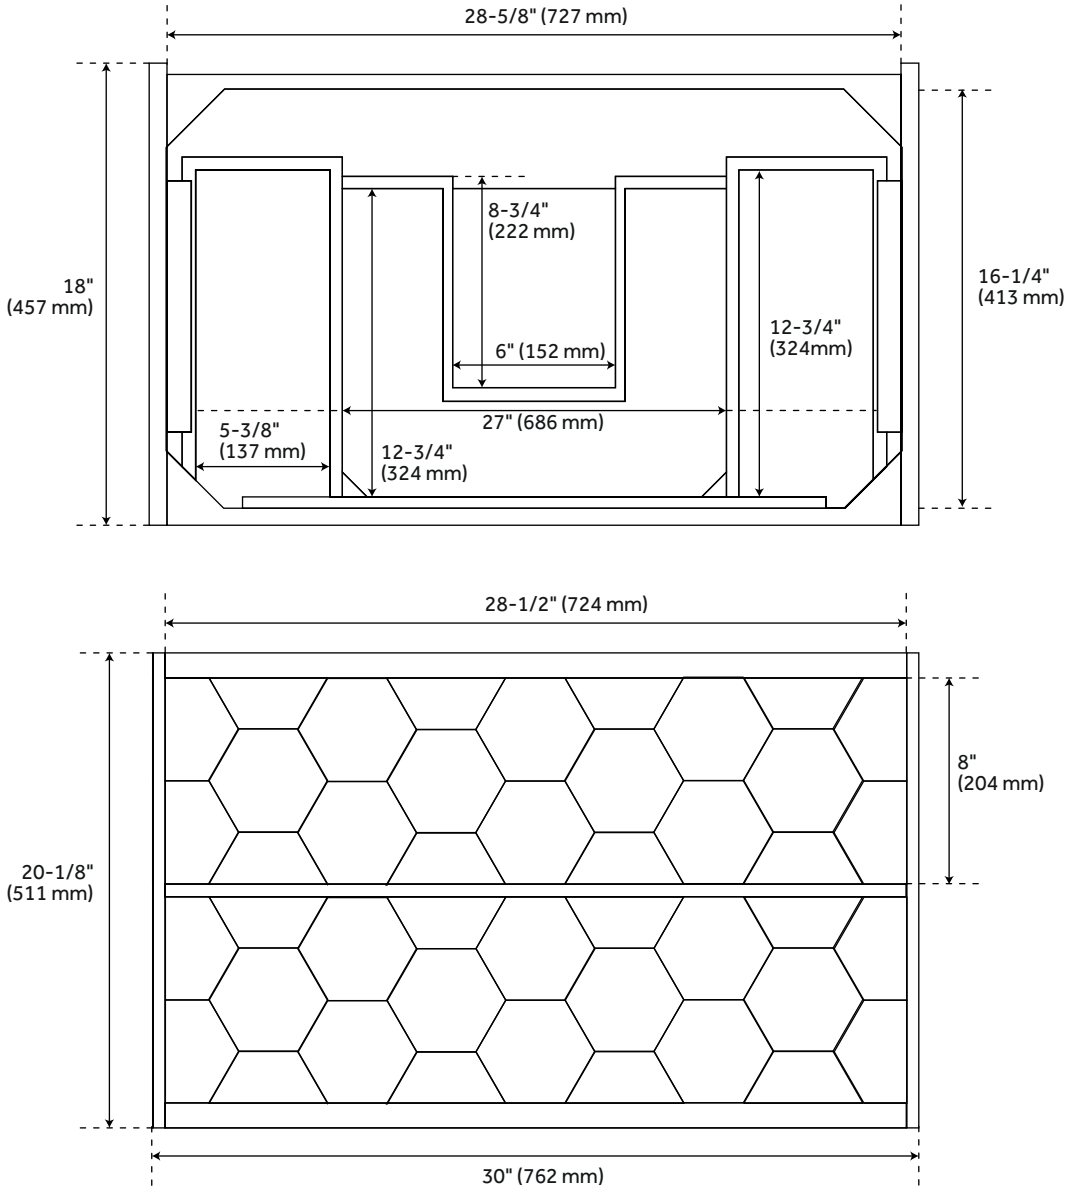

30" DEVORA WALL-MOUNT VANITY FOR VESSEL SINK - AGED AUBURN

SKU: 953138-30-VES

CODES/STANDARDS

FEATURES

Installation Type: Freestanding
Features: Soft-Close Hinges; Matching Mirror
Product Finish: Aged Auburn
Material: Wood
Number of Drawers: 2
Width: 30"
Height: 20-1/8"
Depth: 18"
Assembly Required: No
Dovetail Drawers: Yes
Number of Basins: 1
Sink Installation: Vessel
Fits Drain Hole Size: 1-1/2"
Faucet Included: No
Vanity Top Thickness: 2cm
Size: 30"
Built-In Adjusters: No
Sink Included: No
Vanity Top Included: Optional
Vanity Top Depth: 19"
Vanity Top Width: 31"
Mirror Included: No

Code:
REVISED 3/29/2022

30" DEVORA WALL-MOUNT VANITY - AGED AUBURN

SKU: 482224

All dimensions and specifications are nominal and may vary. Use actual products for accuracy in critical situations.