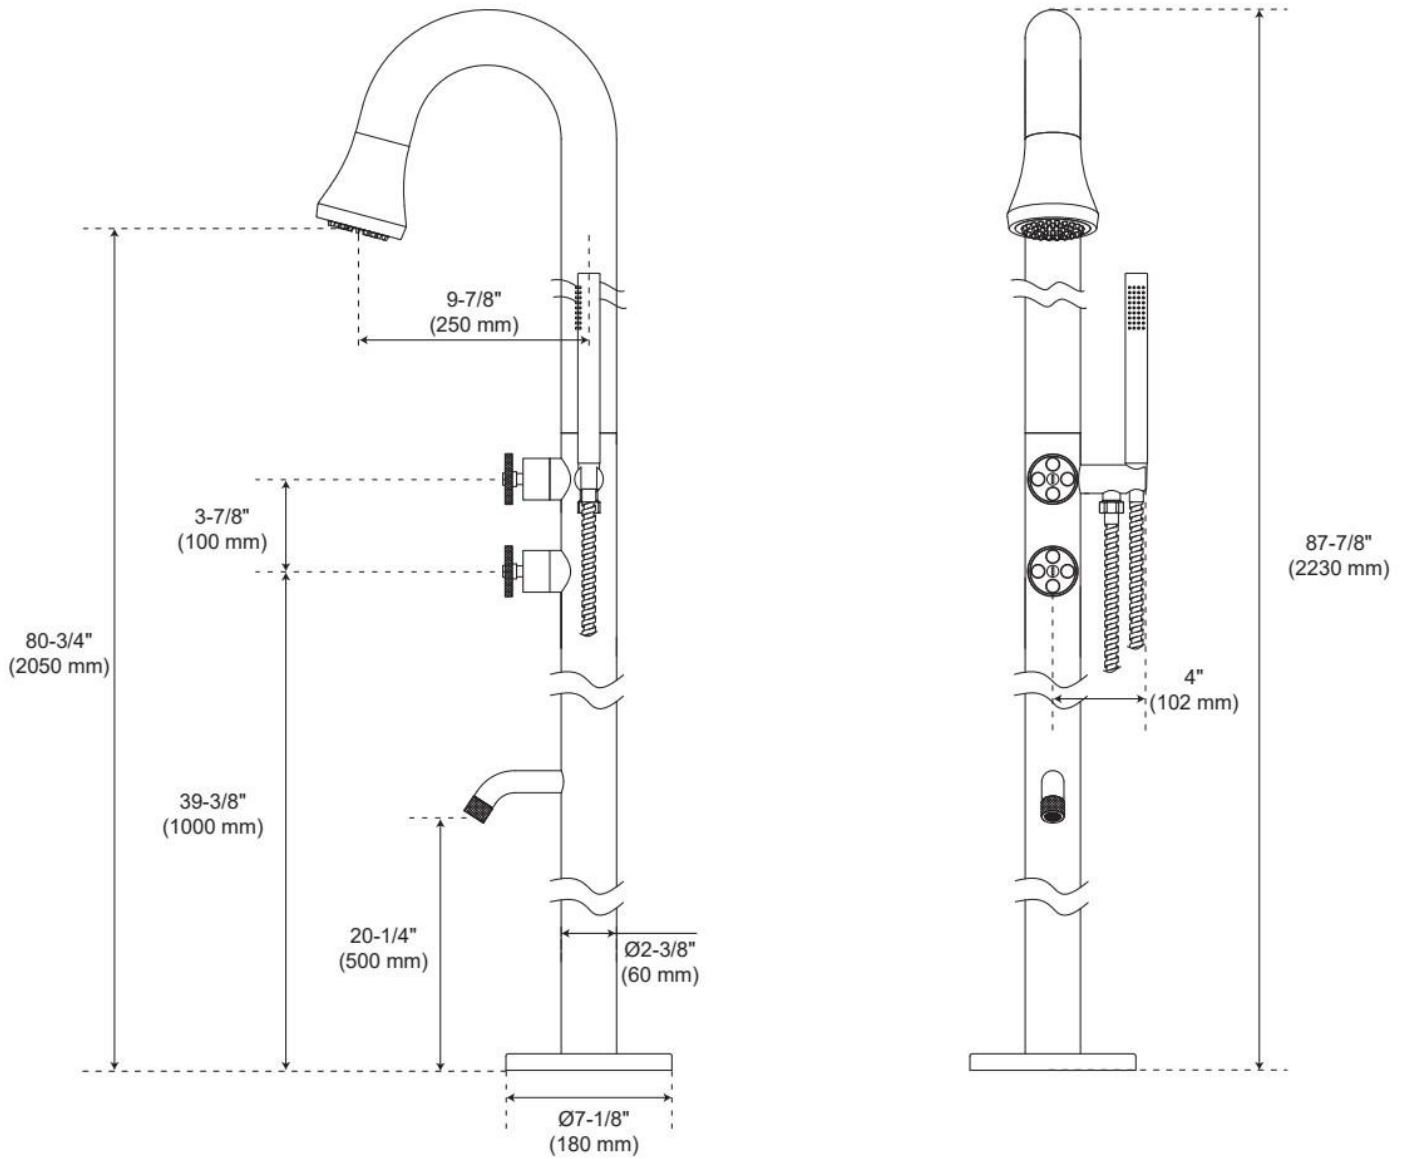

KIRWIN FREESTANDING OUTDOOR SHOWER PANEL WITH HAND SHOWER

SKU: 478730
Code: SH478730

FEATURES

Material: Stainless Steel
Shower Head Swivel: No
Shower Head Spray: Rainfall
Shower Head Flow Rate: 1.8 gpm (6.8 L/min) @ 80 psi
Hand Shower Spray: Full
Hand Shower Flow Rate: 1.8 gpm (6.8 L/min) @ 80 psi
Connection Type: 1/2" NPT
Diverter Outlets: 3

IAPMO, ASME A112.18.1/CSA B125.1, CEC Listed, Massachusetts Accepted, LISTED ID: SH441150*

ADDITIONAL FEATURES

- Shower head diameter: 3-3/4"
- Foot washer height: 20-1/2"
- Foot washer reach: 3-3/4".
- Double inlet water line connection for hot and cold water.

REVISED 2/18/2025

KIRWIN FREESTANDING OUTDOOR SHOWER PANEL WITH HAND SHOWER

SKU: 478730
Code: SH478730

REVISED 2/18/2025