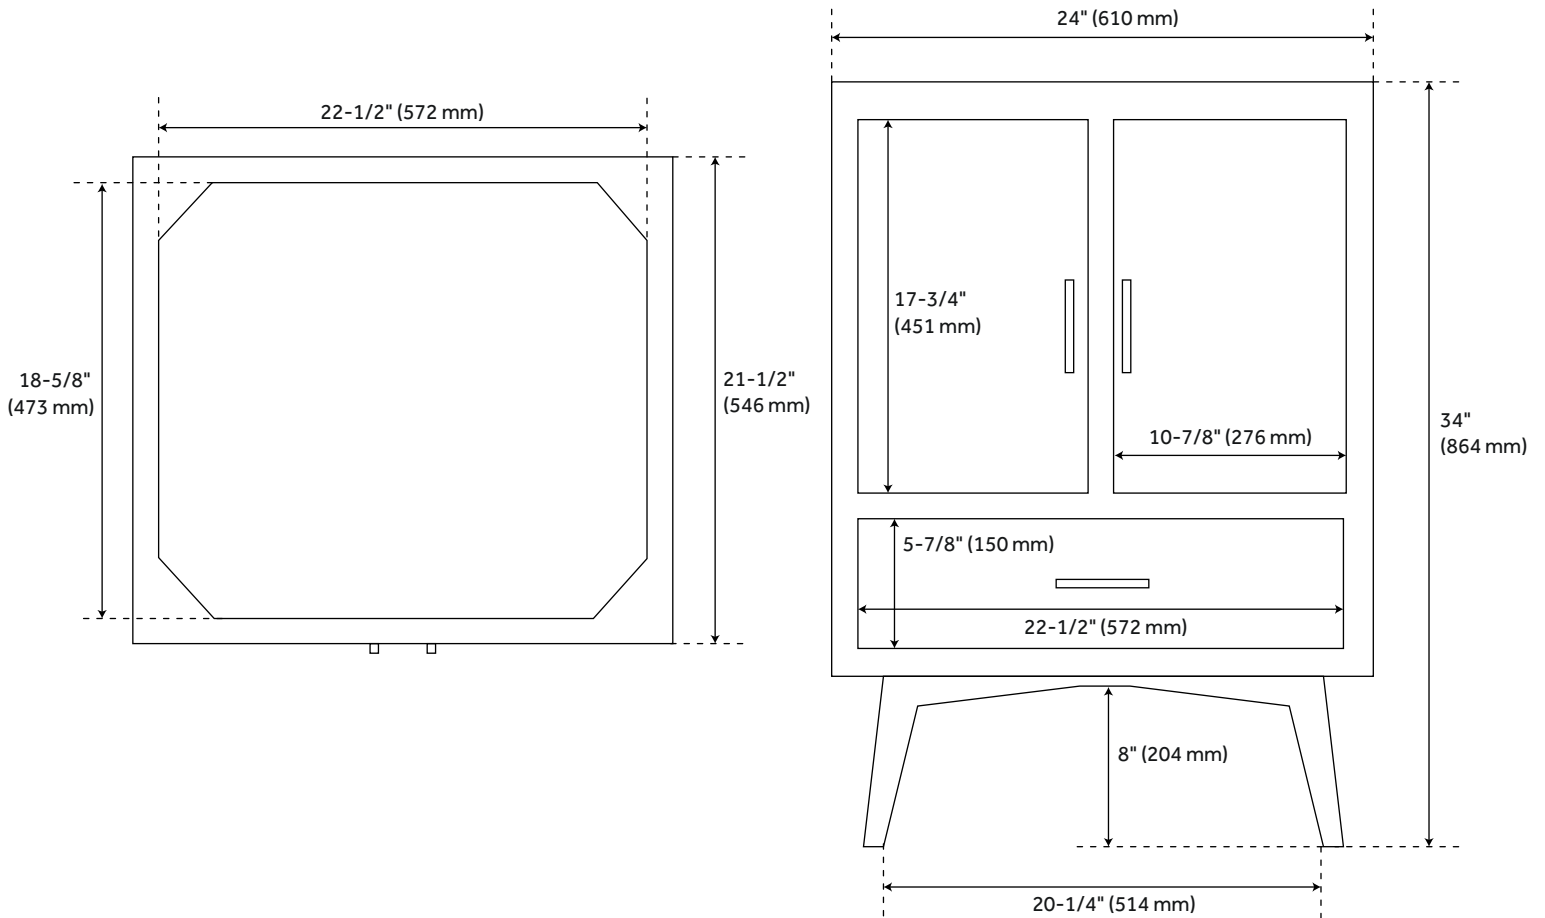

24" NOVAK TEAK VANITY FOR VESSEL SINK - NATURAL TEAK

SKU: 953363-24-VES

CODES/STANDARDS

FEATURES

Installation Type: Freestanding
Features: Soft-Close Hinges; Matching Mirror
Product Finish: Natural Teak
Material: Teak
Number of Doors: 2
Width: 24"
Height: 34"
Depth: 21-1/2"
Assembly Required: No
Dovetail Drawers: Yes
Number of Basins: 1
Sink Installation: Vessel
Fits Drain Hole Size: 1-1/2"
Faucet Included: No
Vanity Top Thickness: 3cm
Size: 24"
Hardware Finish: Brass
Built-In Adjusters: Yes
Sink Included: No
Basin Overflow: Yes
Vanity Top Included: Optional
Vanity Top Depth: 22"
Vanity Top Width: 25"
Mirror Included: No

Code:
REVISED 3/15/2022

24" NOVAK TEAK VANITY - NATURAL TEAK

SKU: 478403

All dimensions and specifications are nominal and may vary. Use actual products for accuracy in critical situations.