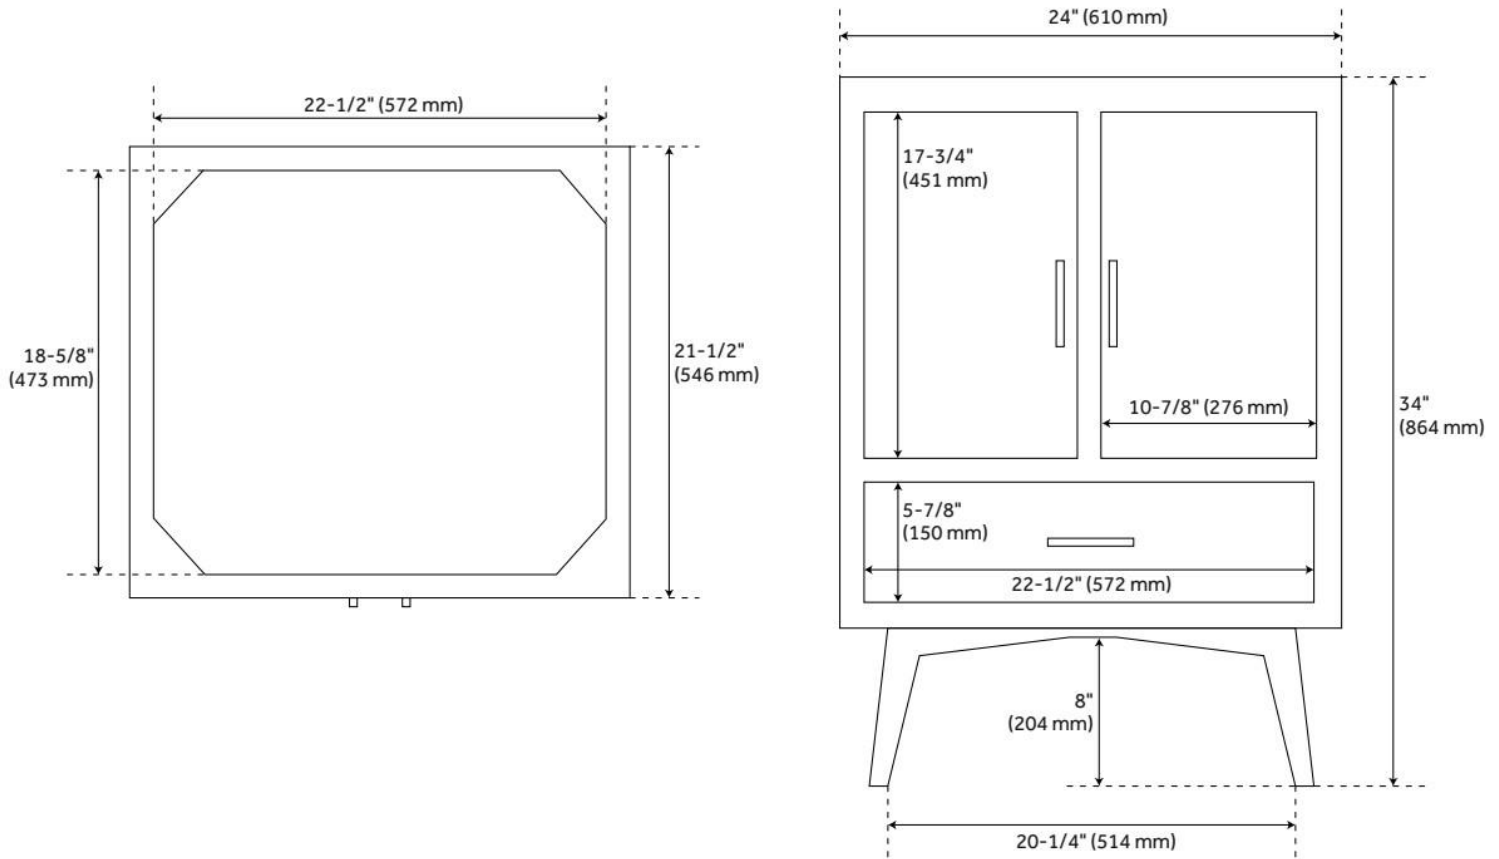

24" NOVAK TEAK VANITY WITH RECTANGULAR UNDERMOUNT SINK - TEAK

SKU: 953363-24-RUMB

Code: SH478814, SH478816, SH478813, SH478817, SH478815, SH478812, SH478818, SH478483, SH478482, SH478481

FEATURES

Material: Teak
Product Finish: Teak
Number of Doors: 2
Number of Drawers: 1
Dovetail Drawers: Yes
Hardware Finish: Brass
Built-In Adjusters: Yes

LISTED ID: 506894

ADDITIONAL FEATURES

- Includes a matching backsplash and a white porcelain sink.
- Each stone top is carved from a single piece of stone and will feature natural variations.
- See Installation Instructions for directions to attach the vanity top and sink.
- All dimensions are ($\pm 1/2$ ").
- [Wood finish samples available.](#)

REVISED 7/23/2024

24" NOVAK TEAK VANITY WITH RECTANGULAR UNDERMOUNT SINK - TEAK

SKU: 953363-24-RUMB

Code: SH478814, SH478816, SH478813, SH478817, SH478815, SH478812, SH478818, SH478483, SH478482, SH478481