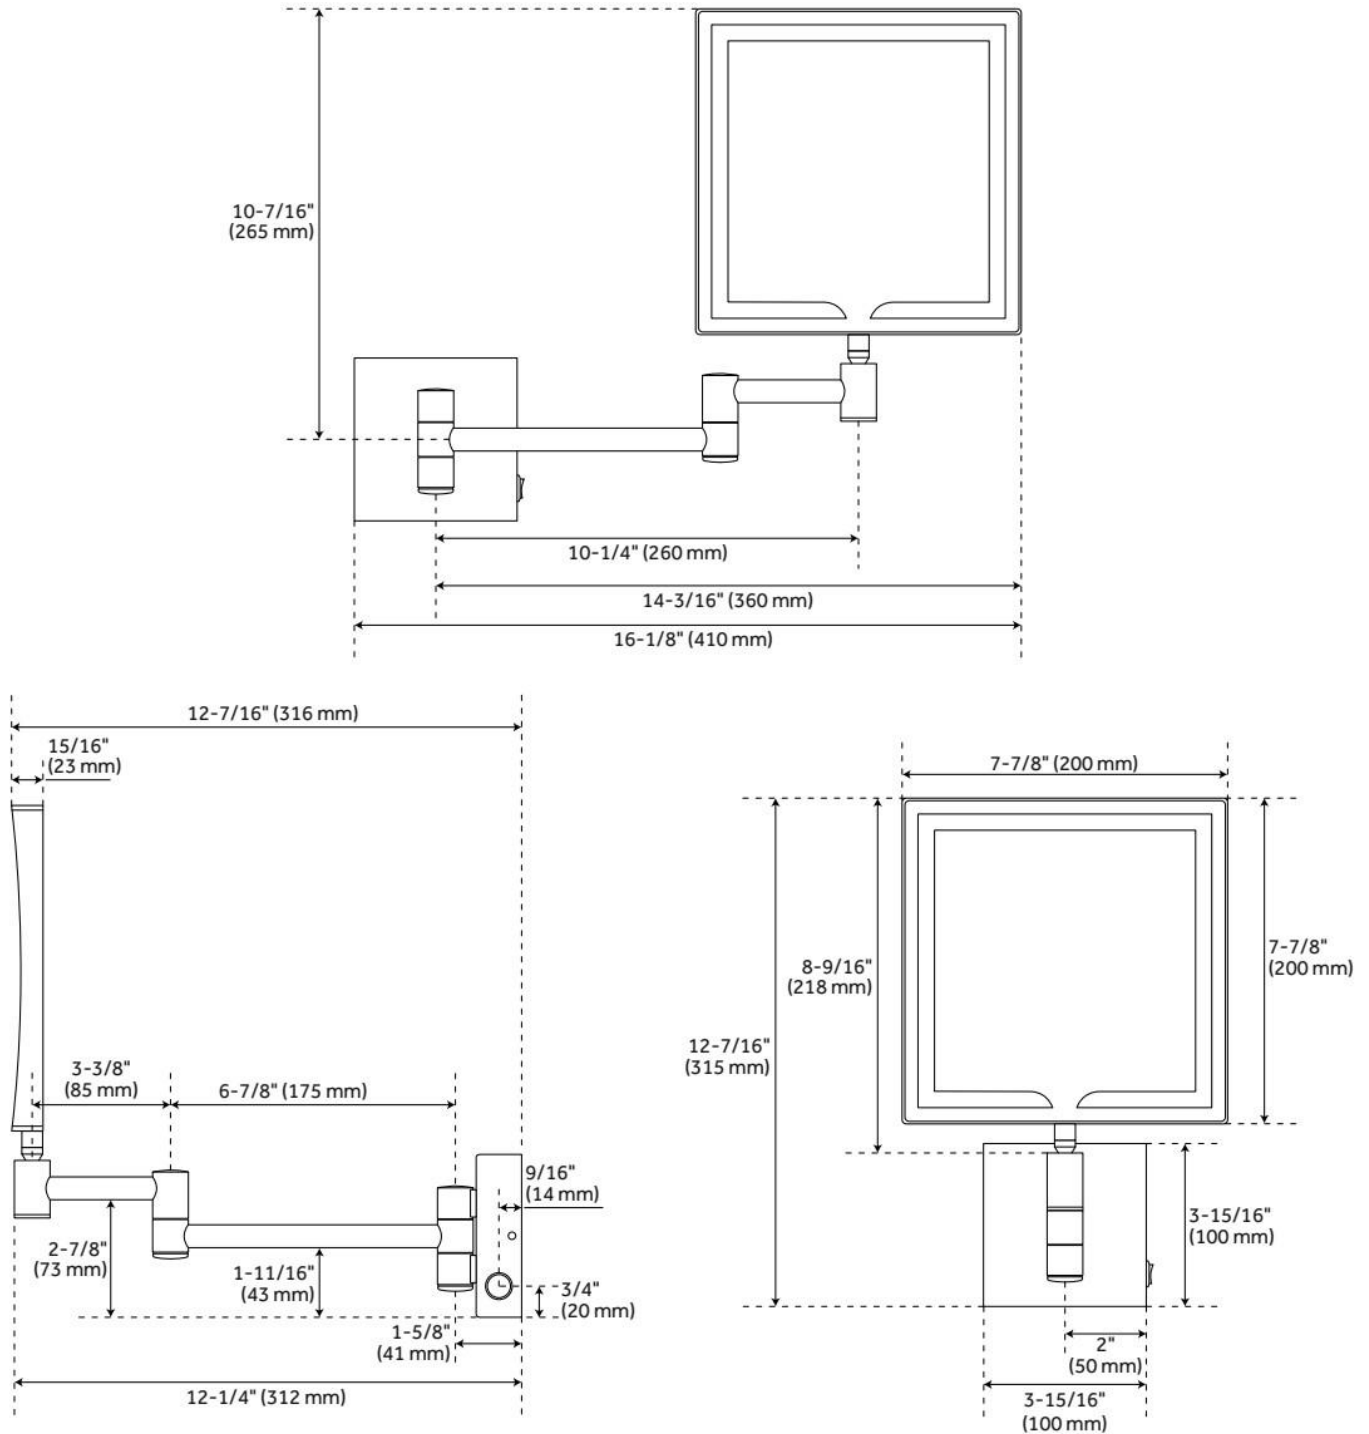

# NORABEL MAGNIFYING DOUBLE-SIDED WALL-MOUNT LIGHTED MAKEUP MIRROR

SKU: 953371

Code: SH481283, SH481284

## FEATURES

Material: Brass/Stainless Steel

On/Off Switch: No

LISTED ID: SH662010CP, SH662010SB, SH662010BG

## ADDITIONAL FEATURES

- Double Sided.
- Side one is normal magnification.
- Side two is 5x magnification.
- Switch type: Rocker.
- Kelvin Led light is 3000K warm lighting.
- Rocker switch is located on the right side of the escutcheon.

# NORABEL MAGNIFYING DOUBLE-SIDED WALL-MOUNT LIGHTED MAKEUP MIRROR

SKU: 953371

Code: SH481283, SH481284

REVISED 7/9/2024