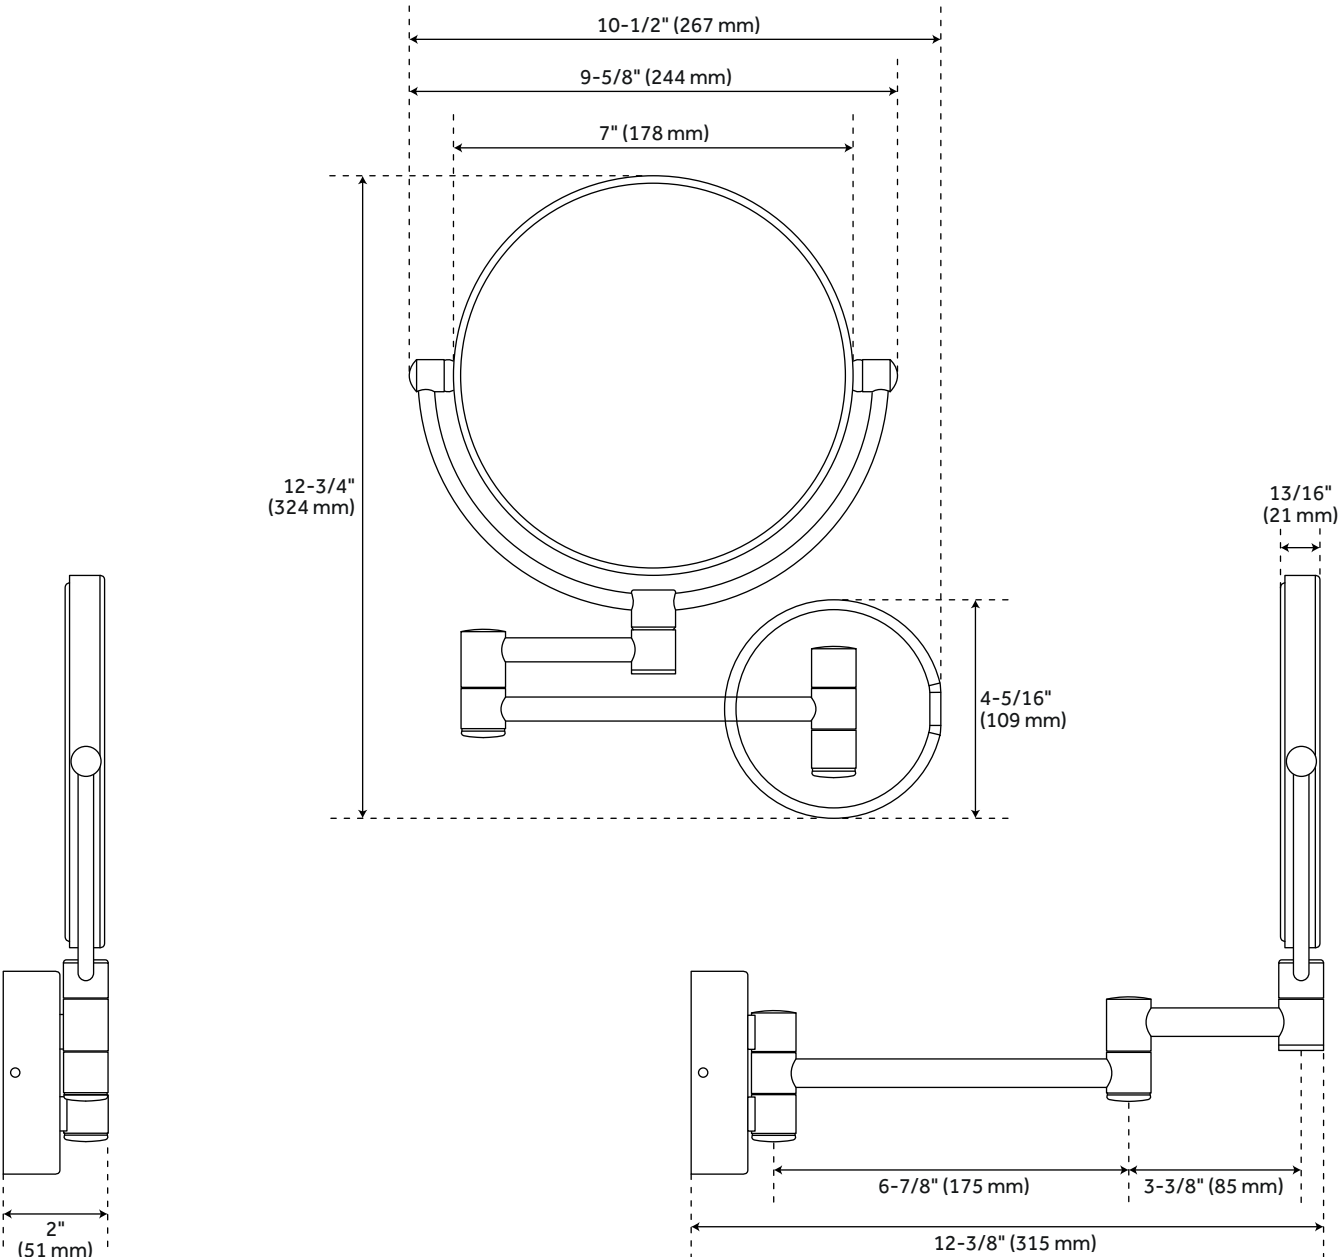

## FEATURES

- Features: Double-sided Mirror
- Design: Modern
- Material: Brass/Stainless Steel
- Width: 10-1/2"
- Height: 12-3/4"
- Depth: 12-3/8"
- Mounting Hardware Included: Yes
- Assembly Required: No
- Mirror Shape: Round
- Mirror Only Width: 7"
- Mirror Only Height: 7"

# RAMANA MAGNIFYING DOUBLE-SIDED WALL-MOUNT MAKEUP MIRROR

SKU: 953370

Code: SH481281, SH481282

## ADDITIONAL FEATURES

- Double Sided.
- Side one is normal magnification.
- Side two is 5x magnification.

REVISED 2/5/2024

# RAMANA MAGNIFYING DOUBLE-SIDED WALL-MOUNT MAKEUP MIRROR

All dimensions and specifications are nominal and may vary. Use actual products for accuracy in critical situations.