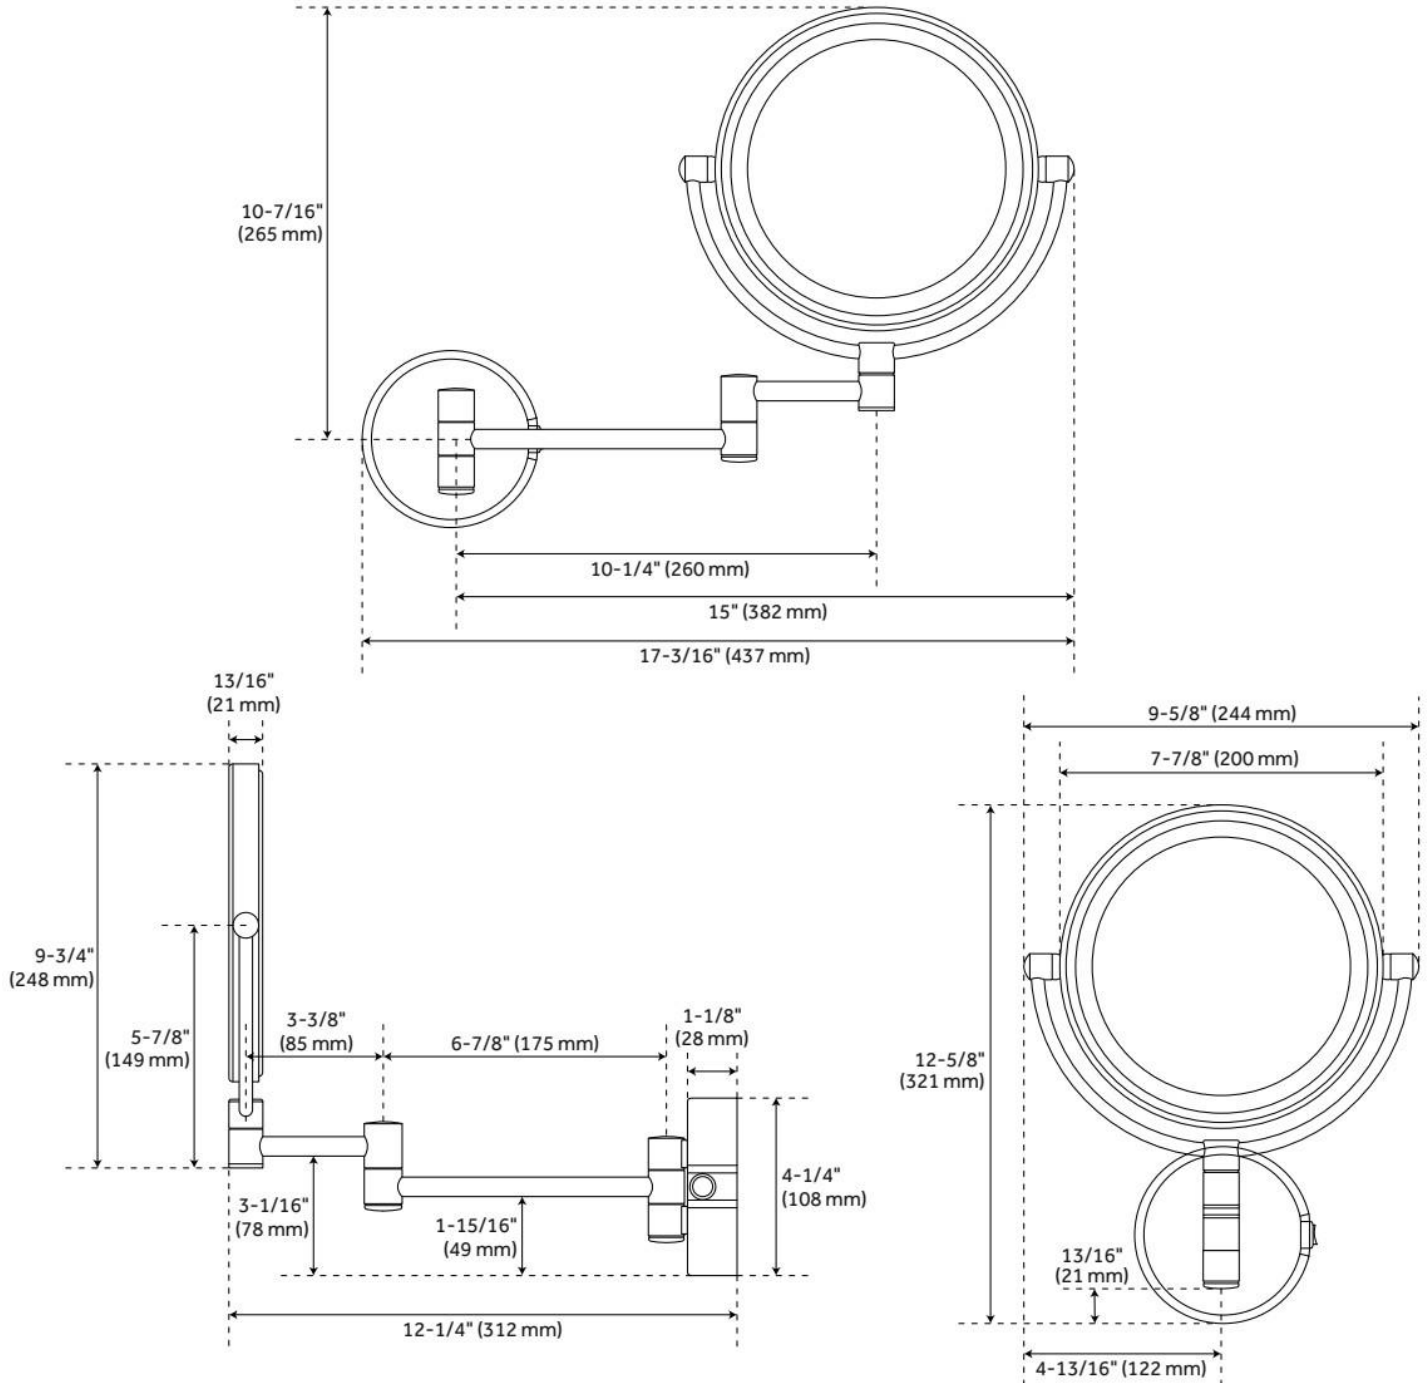

HARBIN MAGNIFYING DOUBLE-SIDED WALL-MOUNT LIGHTED MAKEUP MIRROR

SKU: 953369

Code: SH481279, SH481280

FEATURES

Material: Brass/Stainless Steel

On/Off Switch: No

LISTED ID: SH662008CP, SH662008SB, SH662008BG

ADDITIONAL FEATURES

- Double Sided.
- Side one is normal magnification.
- Side two is 5x magnification.
- Switch type: Rocker.
- Kelvin Led light is 3000K warm lighting.
- Rocker switch is located on the right side of the escutcheon.

REVISED 7/9/2024

HARBIN MAGNIFYING DOUBLE-SIDED WALL-MOUNT LIGHTED MAKEUP MIRROR

SKU: 953369

Code: SH481279, SH481280

REVISED 7/9/2024