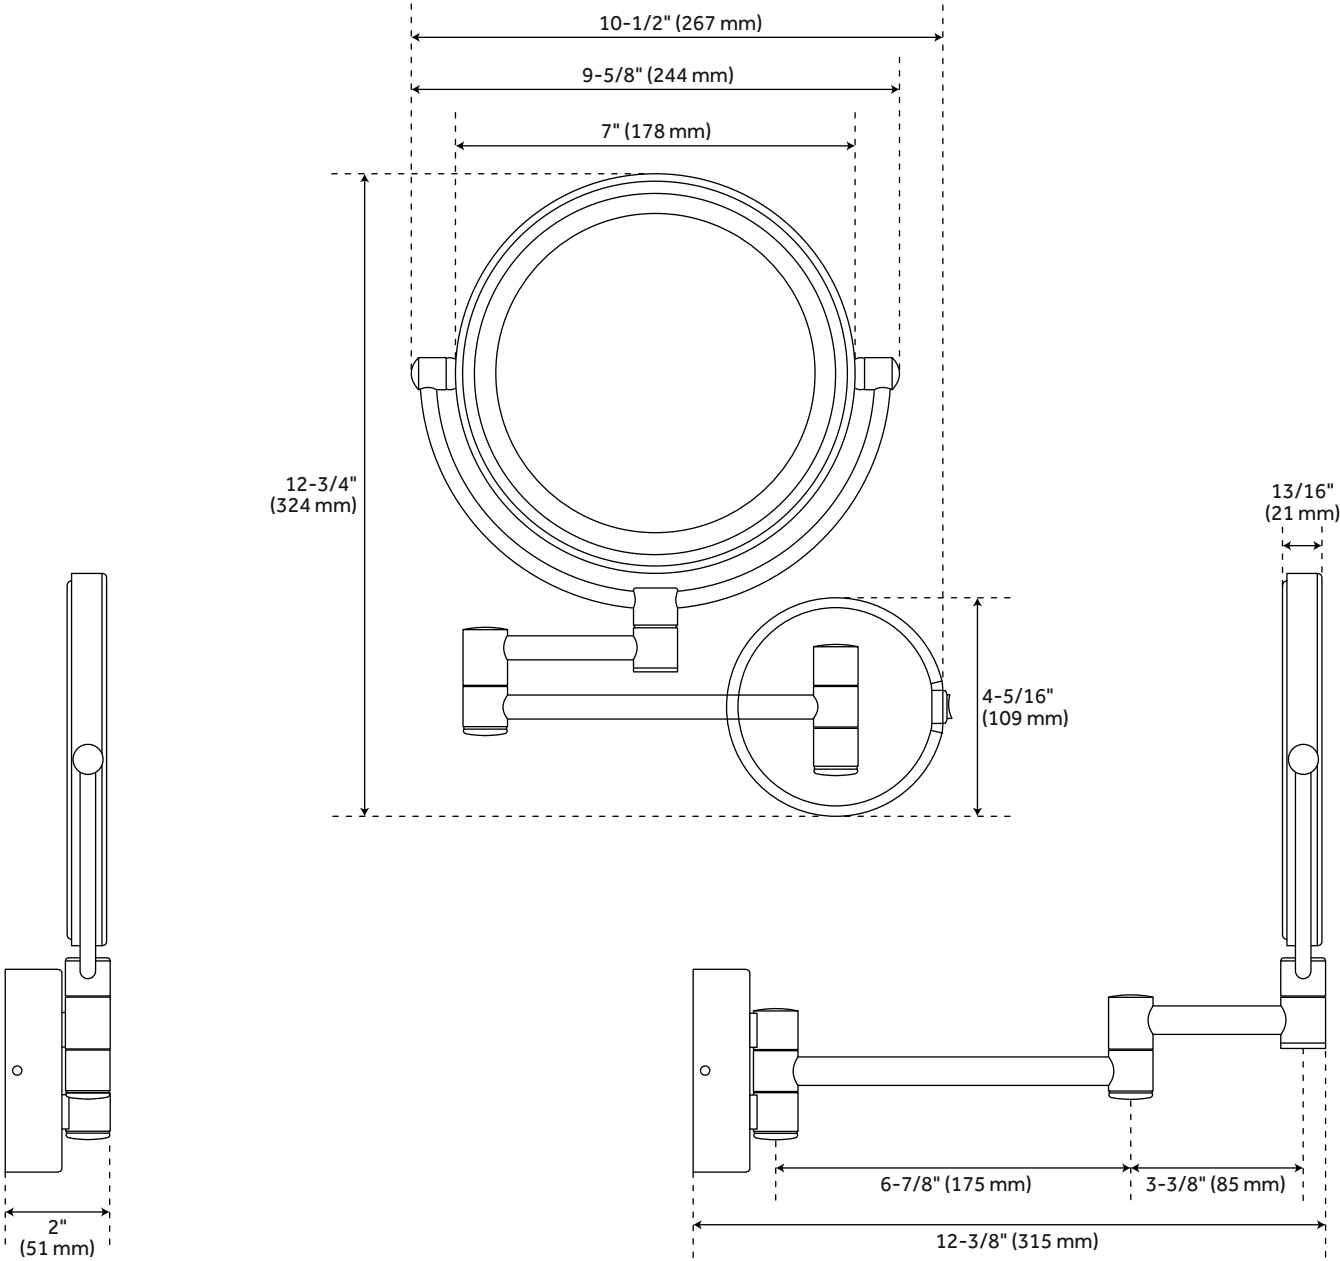

HARBIN MAGNIFYING DOUBLE-SIDED WALL-MOUNT LIGHTED MAKEUP MIRROR

SKU: 953369

Code: SH481279, SH481280

FEATURES

- Features: Lighted
- Design: Modern
- Material: Brass/Stainless Steel
- Width: 10-1/2"
- Height: 12-3/4"
- Depth: 12-3/8"
- Mounting Hardware Included: Yes
- Assembly Required: No
- Mirror Shape: Round
- Mirror Only Width: 7-3/4"
- Mirror Only Height: 7-3/4"

REVISED 6/10/2024

HARBIN MAGNIFYING DOUBLE-SIDED WALL-MOUNT LIGHTED MAKEUP MIRROR

SKU: 953369

Code: SH481279, SH481280

ADDITIONAL FEATURES

- Double Sided.
- Side one is normal magnification.
- Side two is 5x magnification.
- Switch type: Rocker.
- LED light is 3000k warm color temperature.
- Rocker switch is located on the right side of the escutcheon.

REVISED 6/10/2024

HARBIN MAGNIFYING DOUBLE-SIDED WALL-MOUNT LIGHTED MAKEUP MIRROR

All dimensions and specifications are nominal and may vary. Use actual products for accuracy in critical situations.