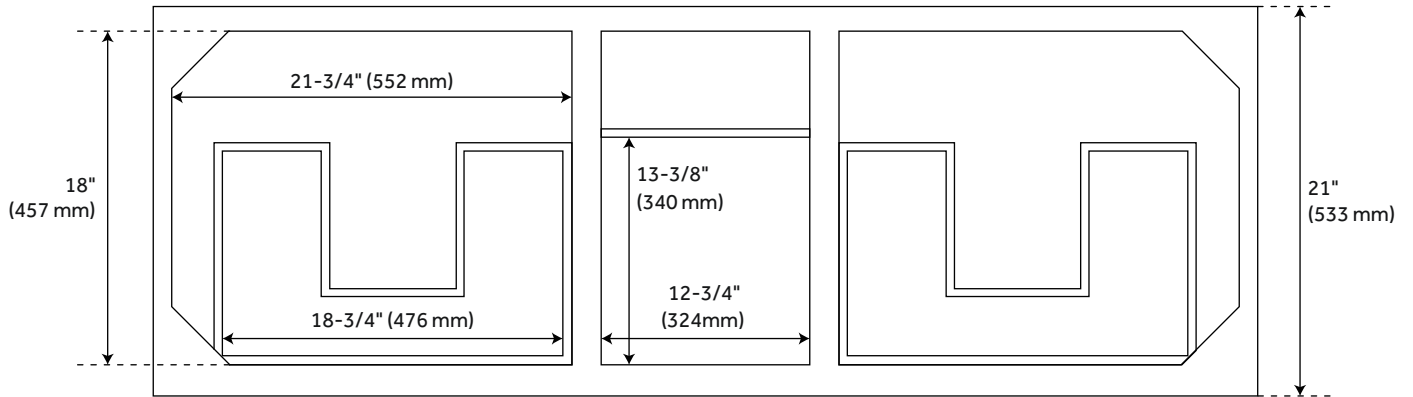

60" ROBERTSON DOUBLE CONSOLE VANITY - WHITE

SKU: 414649

All dimensions and specifications are nominal and may vary. Use actual products for accuracy in critical situations.