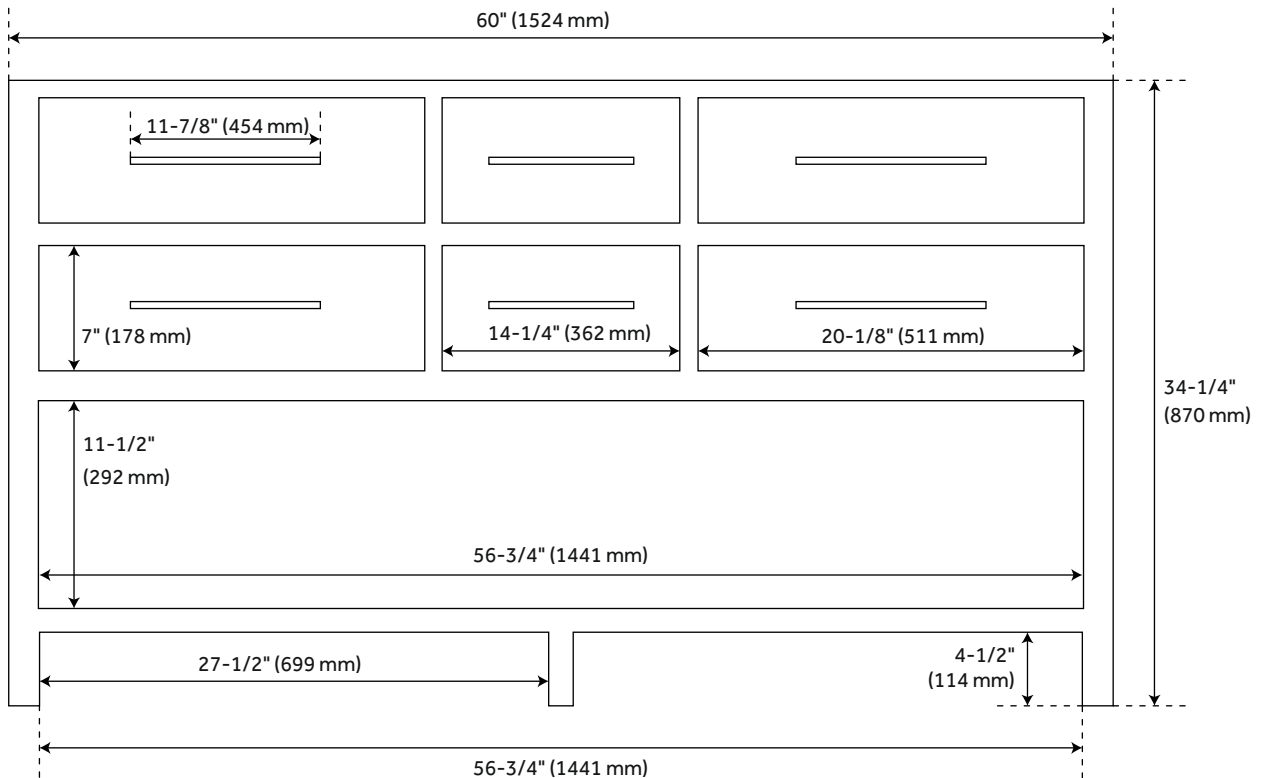

60" ROBERTSON DOUBLE CONSOLE VANITY - WHITE

SKU: 414649

All dimensions and specifications are nominal and may vary. Use actual products for accuracy in critical situations.