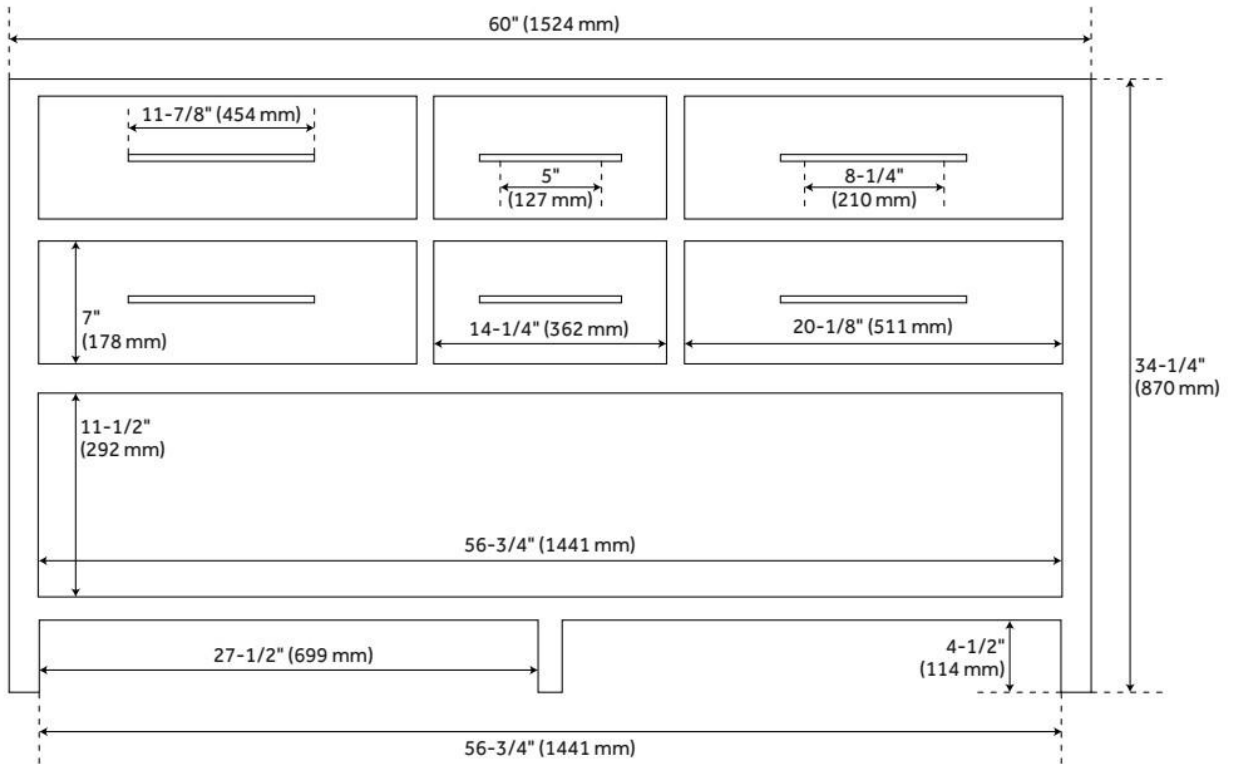

60" ROBERTSON DOUBLE VANITY FOR RECTANGULAR UNDERMOUNT SINKS - BRIGHT WHITE

SKU: 951769-RUMB

Code: SH476191, SH469274, SH469273, SH458603, SH458600, SH458601, SH458597, SH458598, SH458599, SH458595, SH458596, SH453753, SH559131

FEATURES

Material: Mahogany
Product Finish: Bright White
Number of Drawers: 4
Dovetail Drawers: Yes
Hardware Finish: Antique Brass
Built-In Adjusters: Yes

LISTED ID: 506894

ADDITIONAL FEATURES

- Includes a matching backsplash and a pair of white porcelain sinks.
- Granite is A-grade. Polished Carrara Marble is sourced from Italy.
- Each stone top is carved from a single piece of stone and will feature natural variations.
- All dimensions are ($\pm 1/2$ ").
- [Wood finish samples available.](#)

REVISED 11/27/2024

60" ROBERTSON DOUBLE VANITY FOR RECTANGULAR UNDERMOUNT SINKS - BRIGHT WHITE

SKU: 951769-RUMB

Code: SH476191, SH469274, SH469273, SH458603, SH458600, SH458601, SH458597, SH458598, SH458599, SH458595, SH458596, SH453753, SH559131