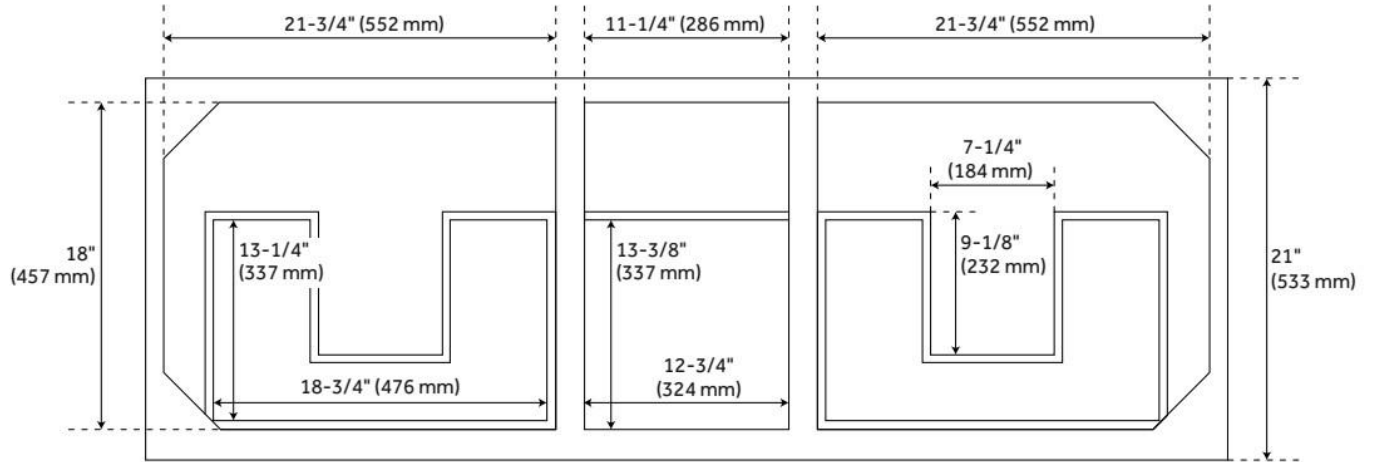

60" ROBERTSON DOUBLE VANITY FOR RECTANGULAR UNDERMOUNT SINKS - BRIGHT WHITE

SKU: 951769-RUMB

Code: SH476191, SH469274, SH469273, SH458603, SH458600, SH458601, SH458597, SH458598, SH458599, SH458595, SH458596, SH453753, SH559131

FEATURES

Material: Mahogany
Product Finish: Bright White
Number of Drawers: 4
Dovetail Drawers: Yes
Hardware Finish: Antique Brass
Built-In Adjusters: Yes

LISTED ID: 506894

ADDITIONAL FEATURES

- Includes a matching backsplash and a pair of white porcelain sinks.
- Granite is A-grade. Polished Carrara Marble is sourced from Italy.
- Each stone top is carved from a single piece of stone and will feature natural variations.
- All dimensions are ($\pm 1/2$ ").
- [Wood finish samples available.](#)

REVISED 11/27/2024

60" ROBERTSON DOUBLE VANITY FOR RECTANGULAR UNDERMOUNT SINKS - BRIGHT WHITE

SKU: 951769-RUMB

Code: SH476191, SH469274, SH469273, SH458603, SH458600, SH458601, SH458597, SH458598, SH458599, SH458595, SH458596, SH453753, SH559131