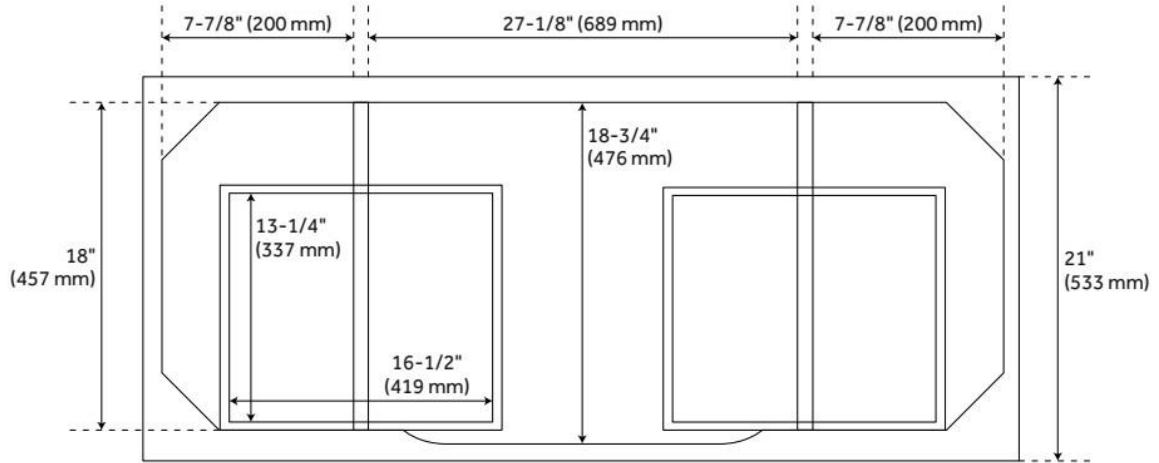

48" ROBERTSON VANITY FOR RECTANGULAR UNDERMOUNT SINK - BLACK

SKU: 951855-RUMB

Code: SH473778, SH473773, SH468862, SH468861, SH457373, SH457378, SH457377, SH457374, SH457376, SH457375

REVISED 8/6/2024