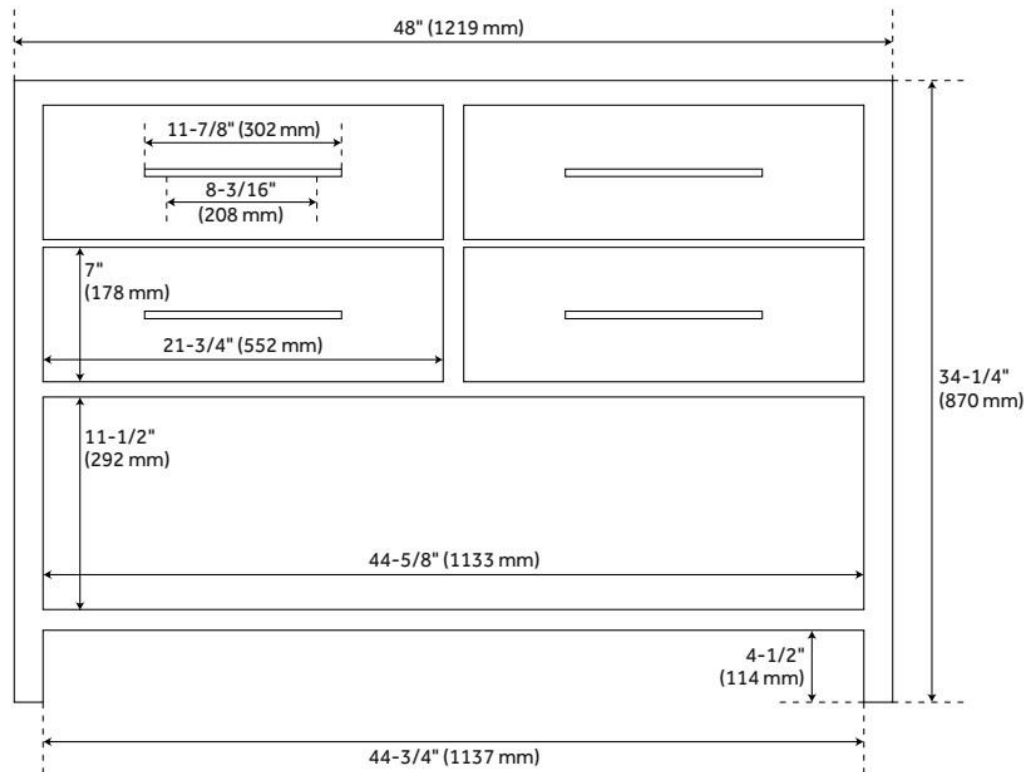

## ADDITIONAL FEATURES

- Includes a matching backsplash and a white porcelain sink.
- Granite is A-grade. Polished Carrara Marble is sourced from Italy.
- Each stone top is carved from a single piece of stone and will feature natural variations.
- See Installation Instructions for directions to attach the vanity top and sink.
- All dimensions are ( $\pm 1/2''$ ).

# 48" ROBERTSON VANITY FOR RECTANGULAR UNDERMOUNT SINK - BLACK

SKU: 951855-RUMB

Code: SH473778, SH473773, SH468862, SH468861, SH457373, SH457378, SH457377, SH457374, SH457376, SH457375

REVISED 8/6/2024