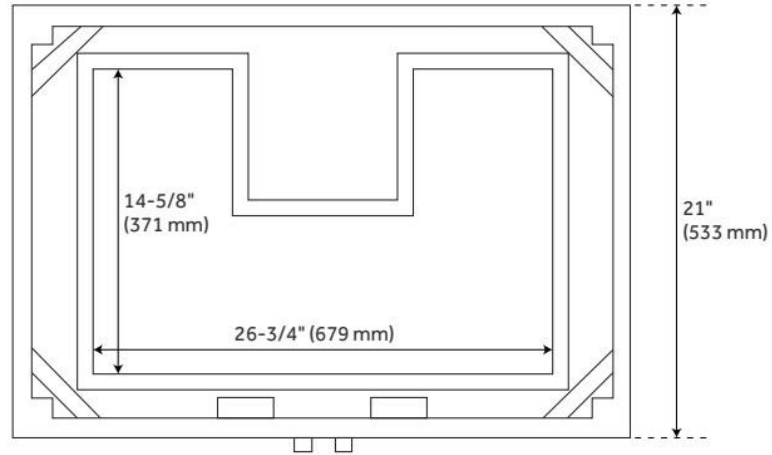

36" MORRIS CONSOLE VANITY FOR RECTANGULAR UNDERMOUNT SINK

SKU: 951794-RUMB

Code: SH467415, SH458757, SH458756, SH458752, SH458753, SH458748, SH458749, SH458750, SH458751, SH458754, SH458747

REVISED 8/6/2024