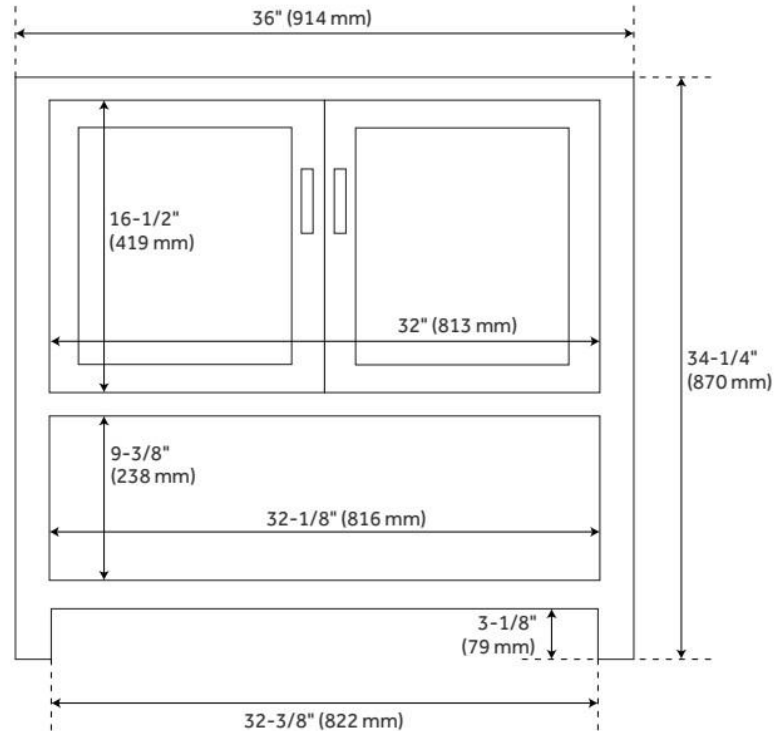

36" MORRIS CONSOLE VANITY FOR RECTANGULAR UNDERMOUNT SINK

SKU: 951794-RUMB

Code: SH467415, SH458757, SH458756, SH458752, SH458753, SH458748, SH458749, SH458750, SH458751, SH458754, SH458747

REVISED 8/6/2024